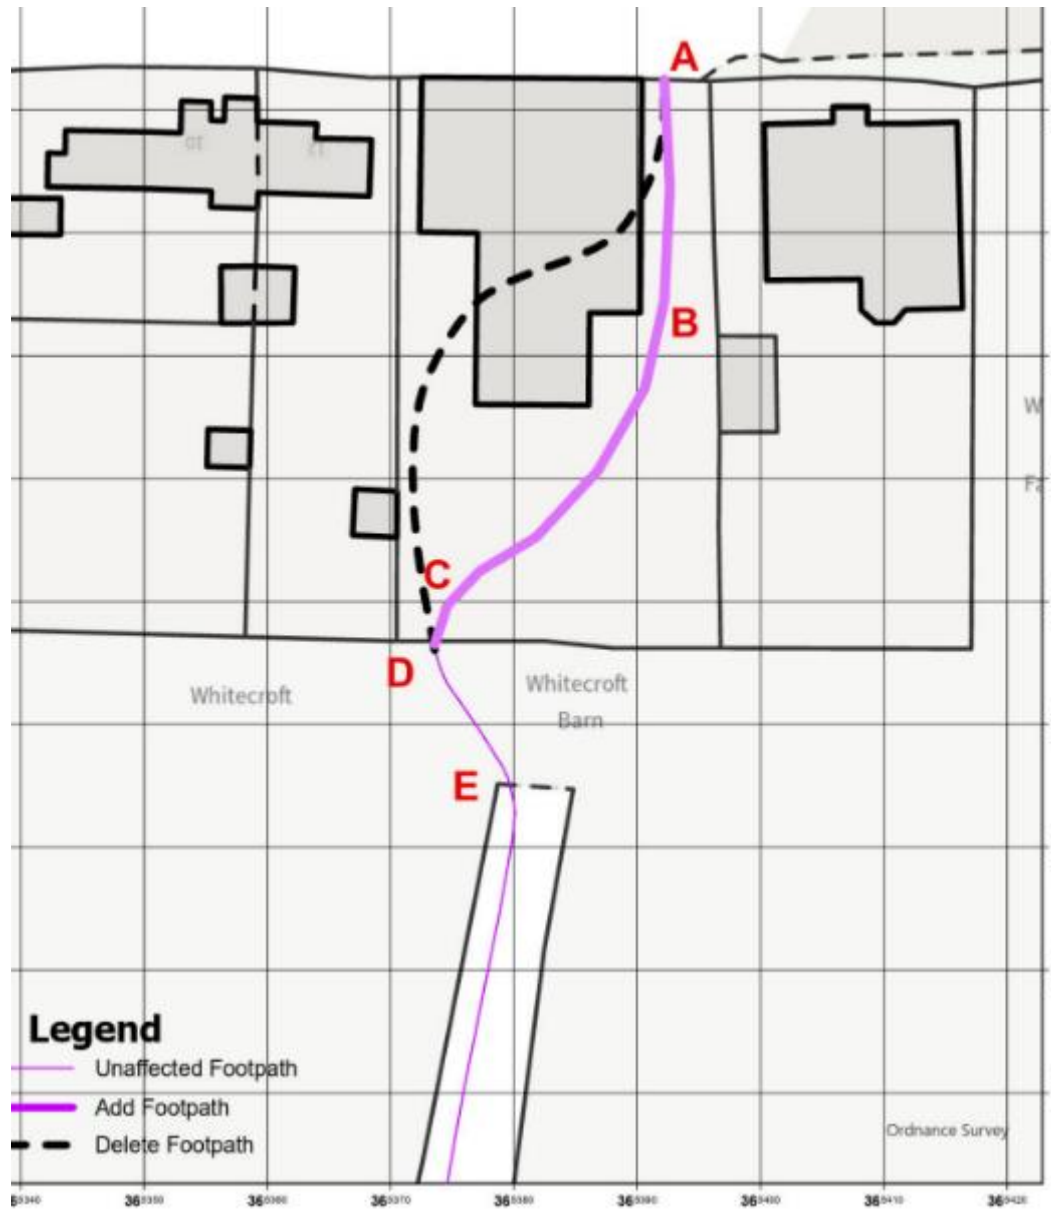

Protecting our environment

Regulatory Committee

26 March 2025

AGENDA ITEM 6

Wildlife and Countryside Act 1981

Definitive Map Investigation Whitecroft Barn, Mellor

Google Earth

Footpath entrance from Whitecroft Lane (2009)

Blocked footpath entrance from Whitecroft Lane (2022)

Looking south down driveway/yard from Whitecroft Lane (2022)

Looking towards Whitecroft Lane from the end of the driveway (2025)

Looking south-west from end of driveway (2022)

Looking north from end of garden (2022)

This is not the path but an alternative provided

Alternative path