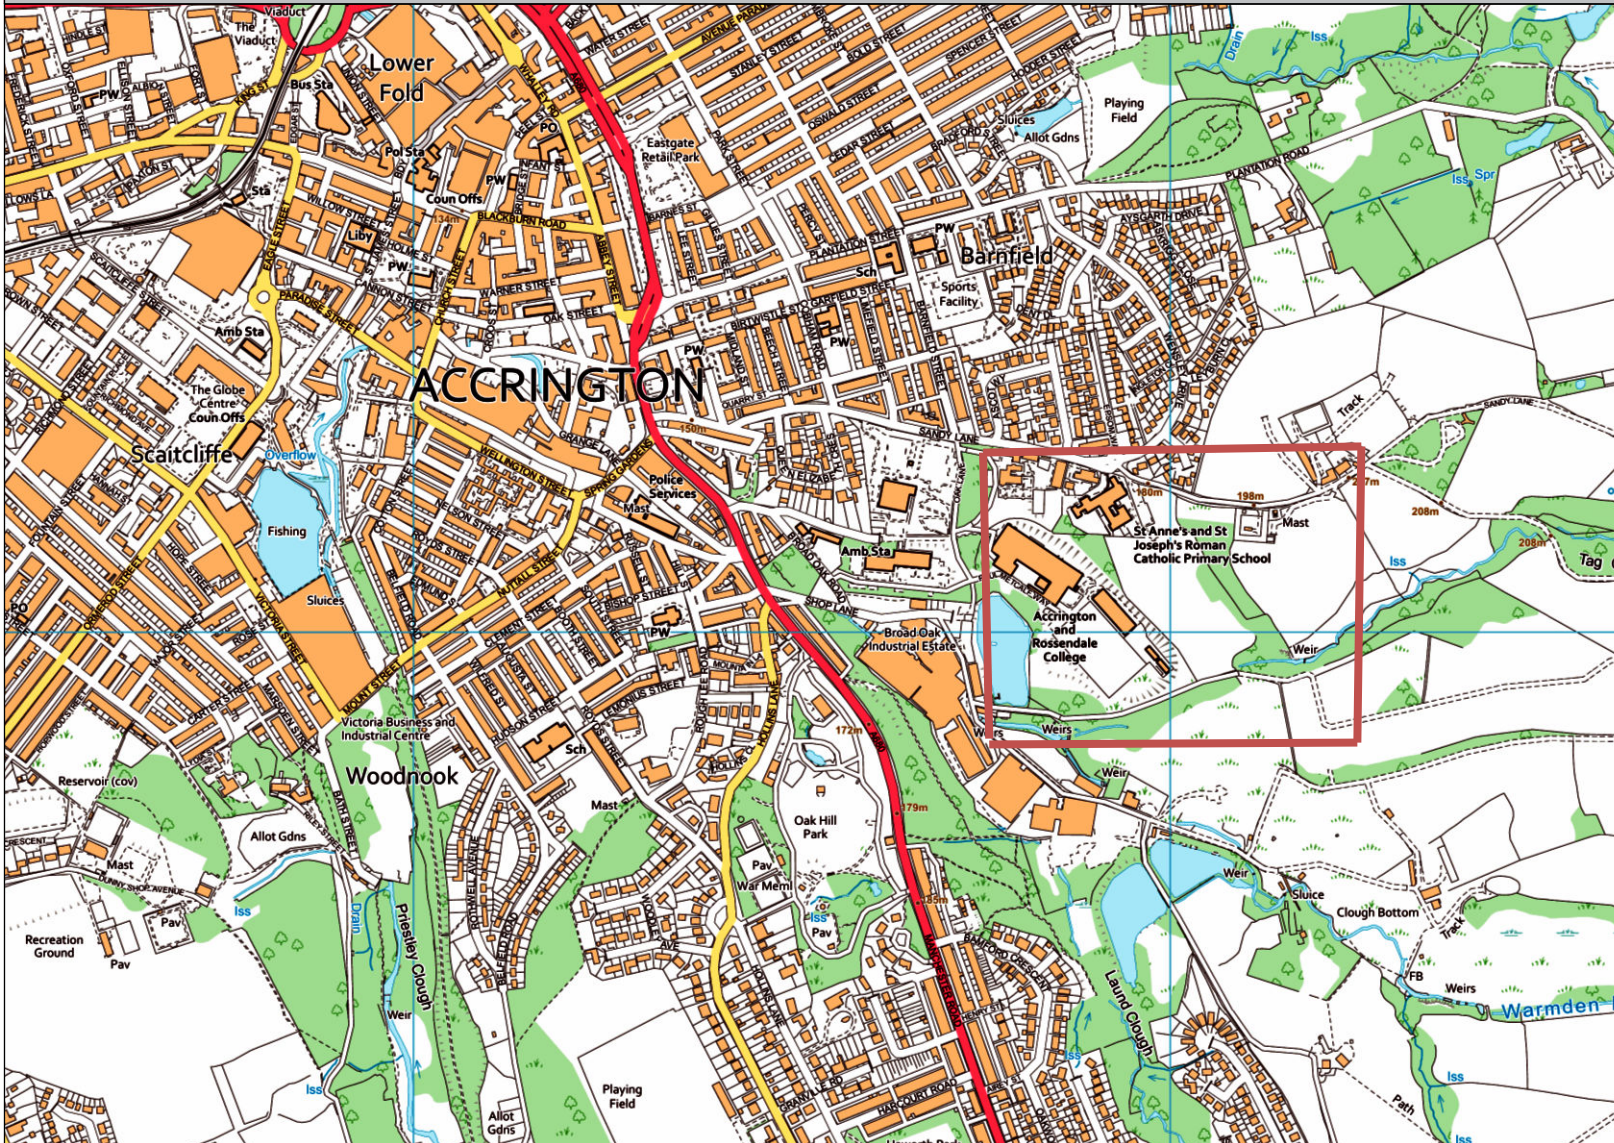

Location Plan

Author:

Date Created: 16/04/2026

Map Scale: 1:10,000
Map Centre: 376533E 428076N