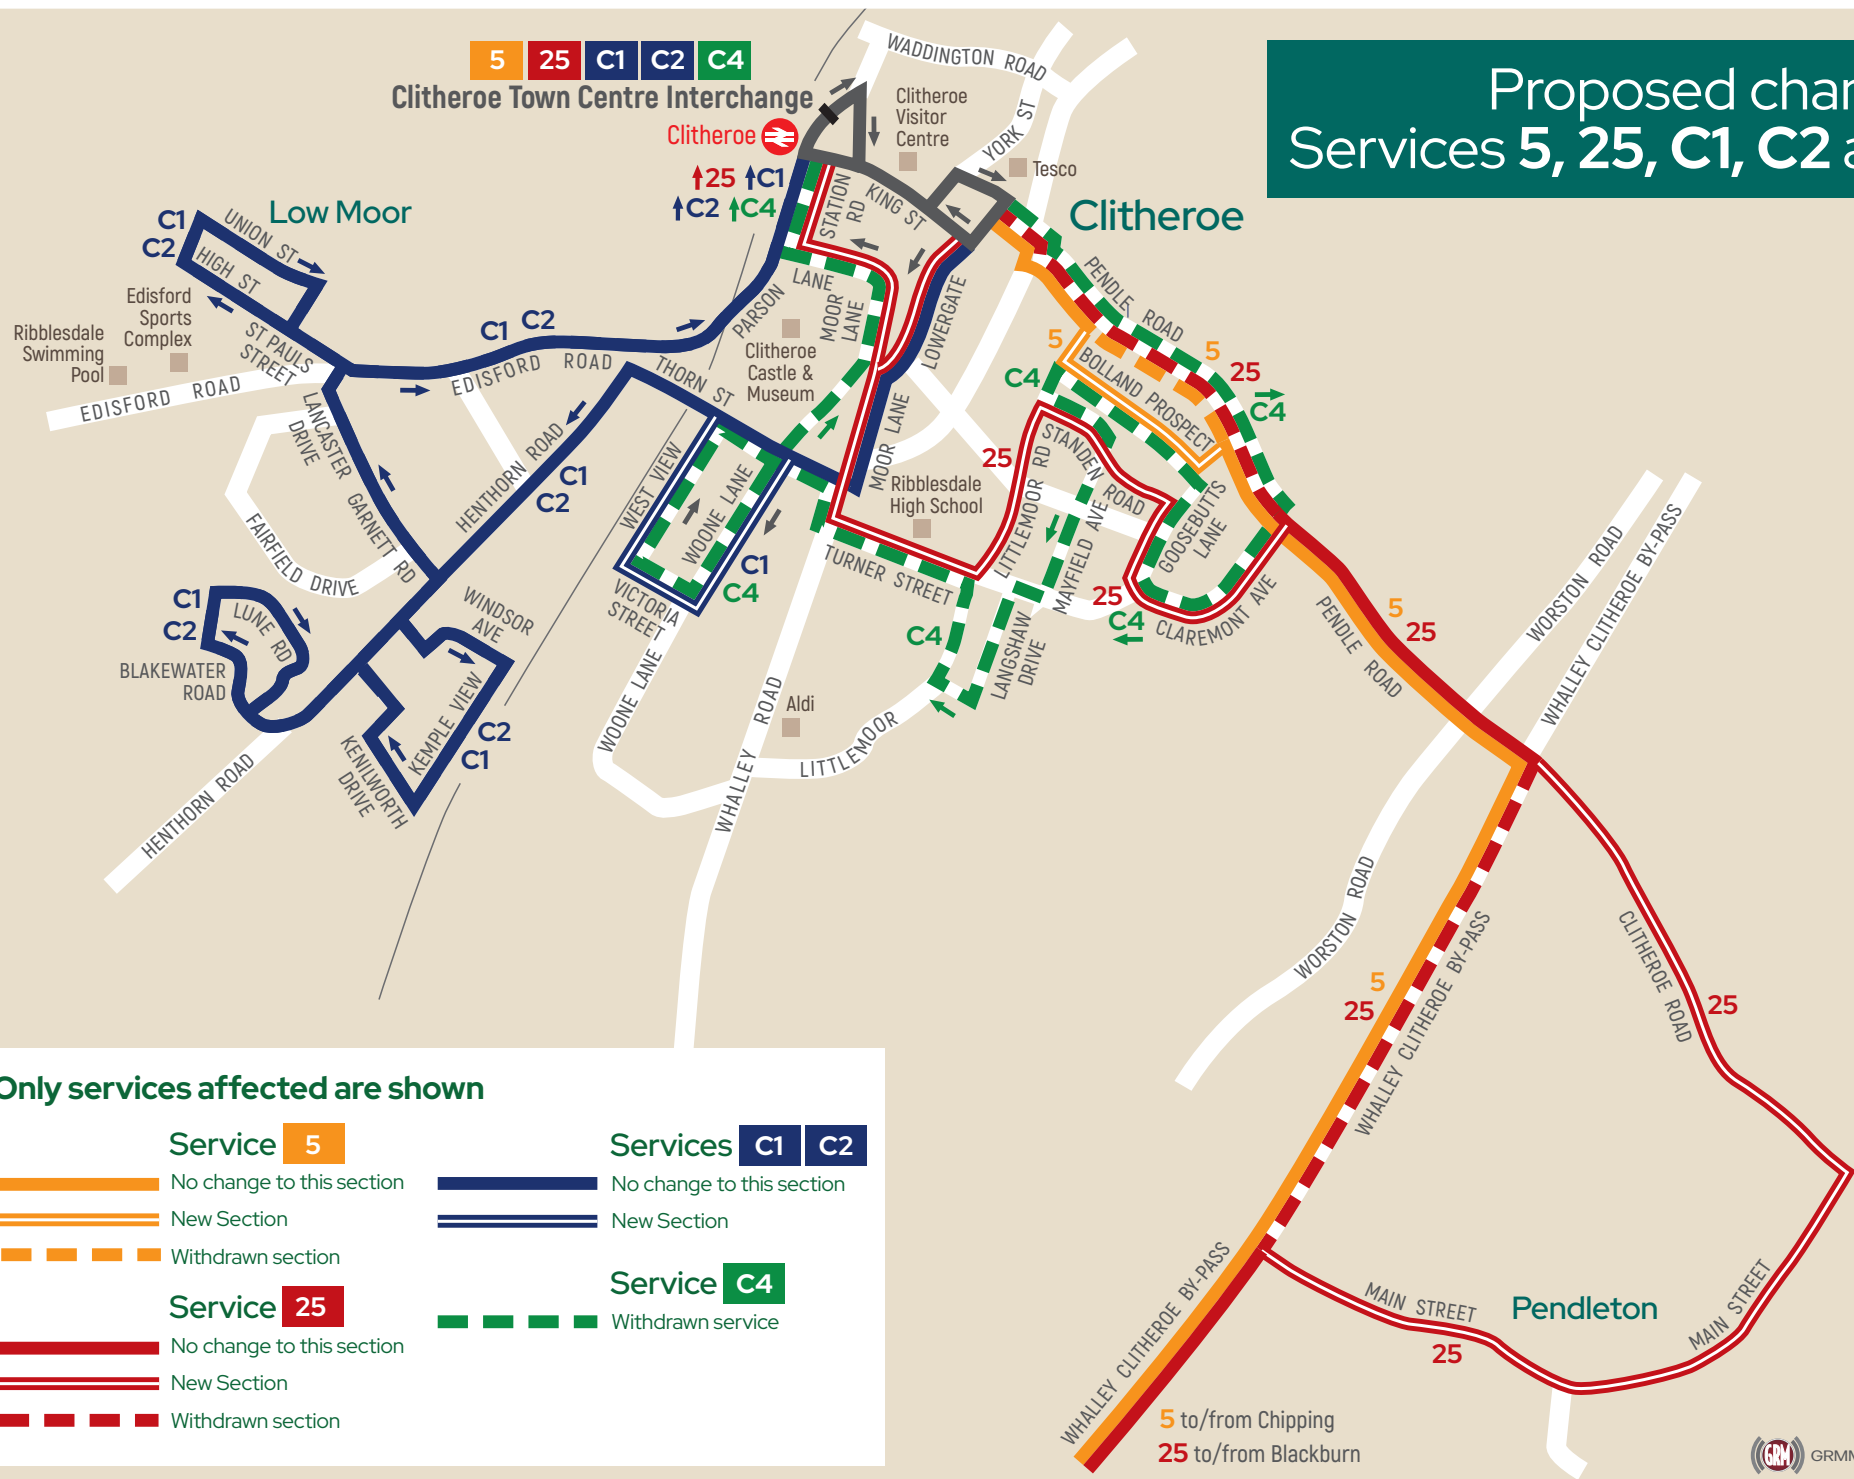

# Proposed changes to Services 5, 25, C1, C2 and C4

5 25 C1 C2 C4  
Clitheroe Town Centre Interchange

## Only services affected are shown

- |                           |                           |
|---------------------------|---------------------------|
| <b>Service 5</b>          | <b>Services C1 C2</b>     |
| No change to this section | No change to this section |
| New Section               | New Section               |
| Withdrawn section         |                           |
| <b>Service 25</b>         | <b>Service C4</b>         |
| No change to this section | Withdrawn service         |
| New Section               |                           |
| Withdrawn section         |                           |

5 to/from Chipping  
25 to/from Blackburn