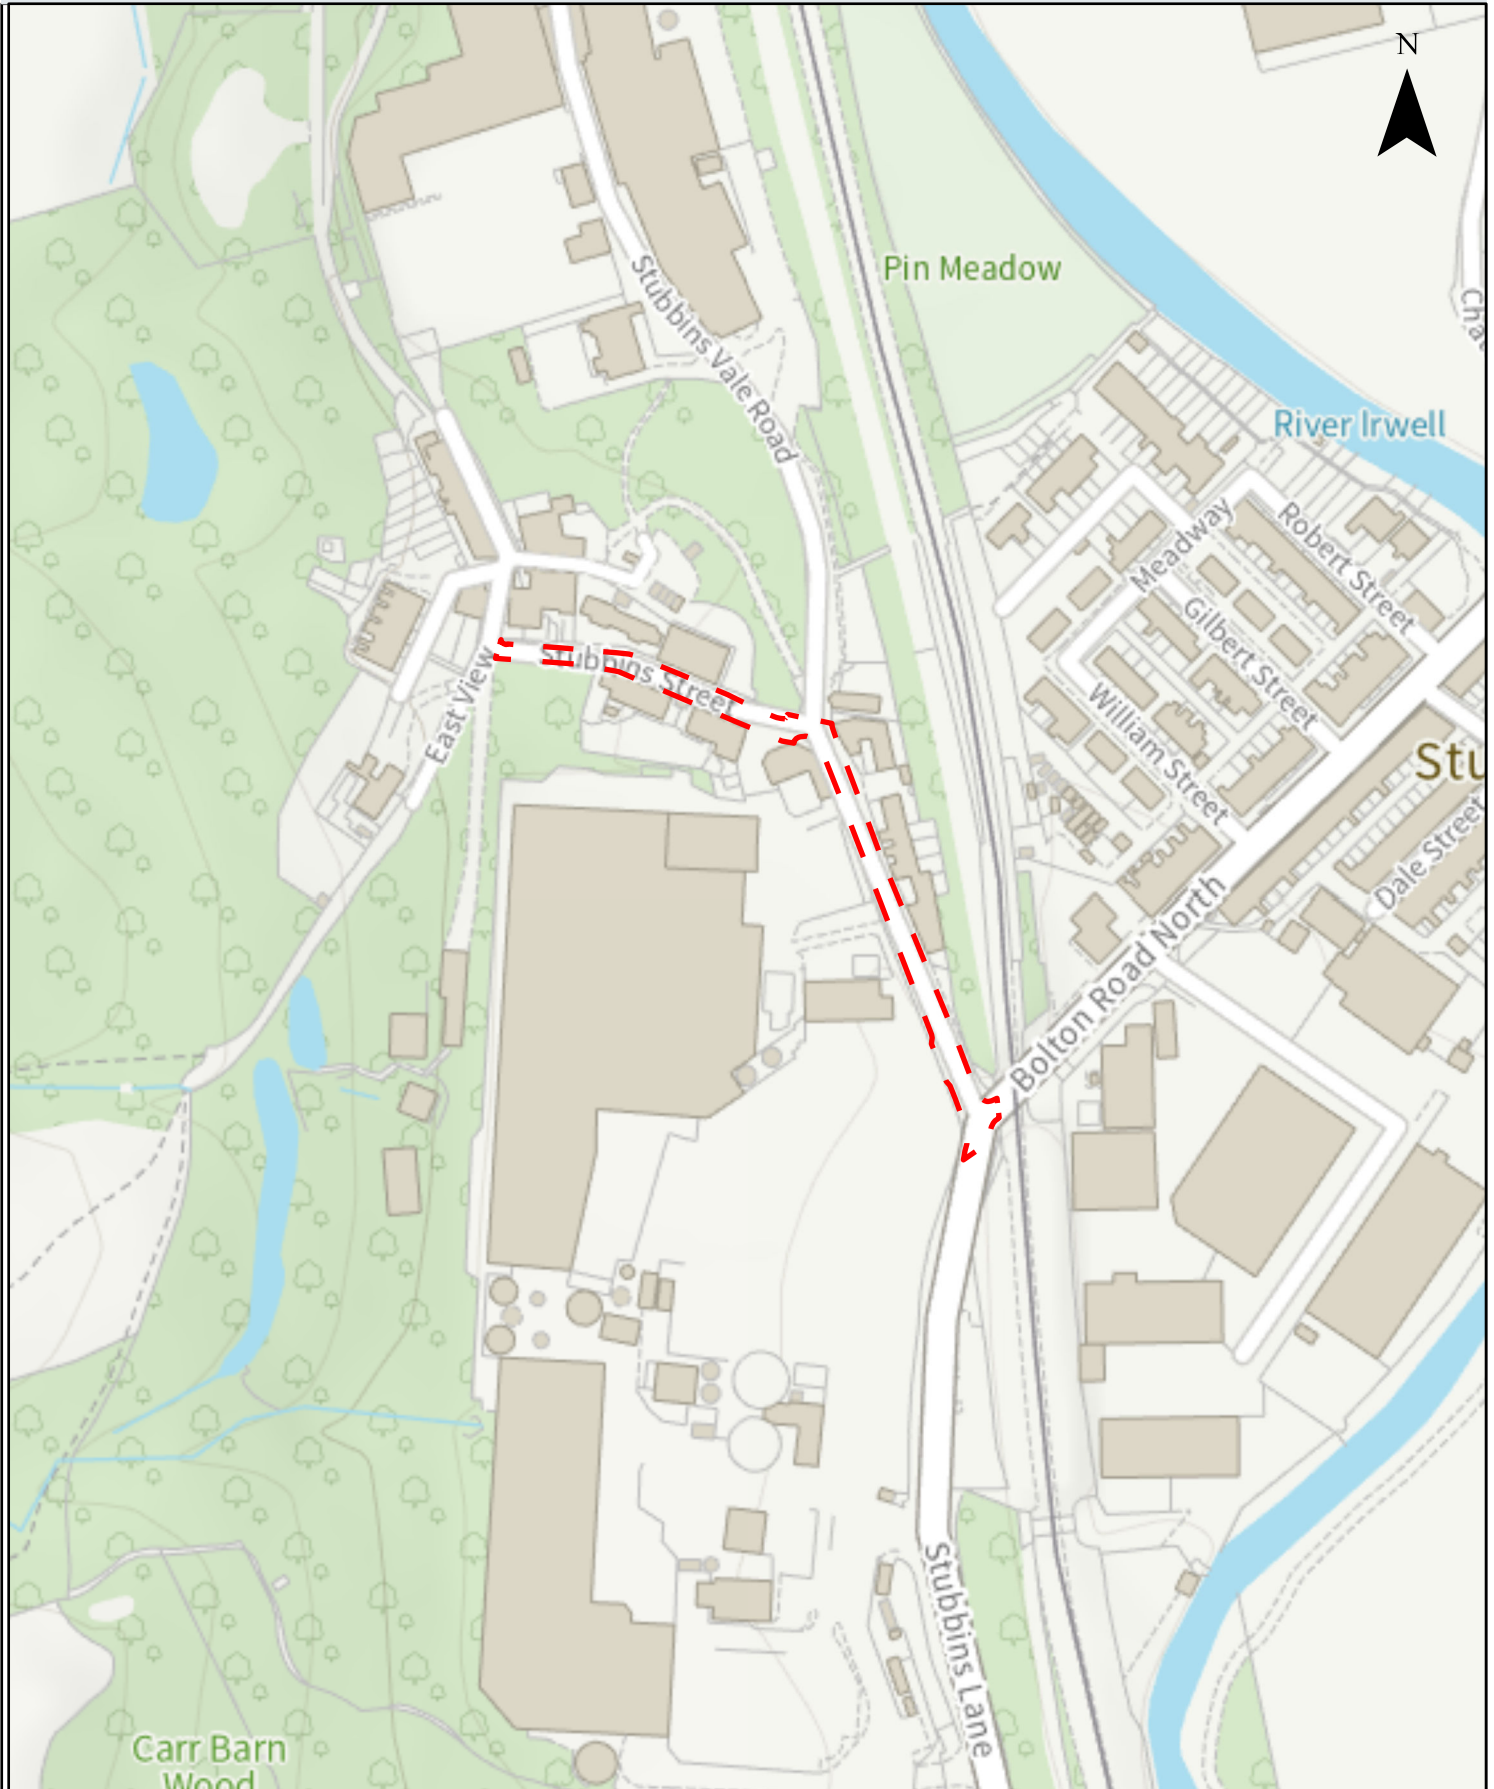

Scheme Name: U4802, Stubbins Street, Rossendale

Description: Bolton Road North to Stubbins St inc section under bridge

Map Created: 25/03/2024

Map Scale: 1:399,658

© Crown copyright and database rights 2024 OS AC0000850590. You are permitted to use this data solely to enable you to respond to, or interact with, the organisation that provided you with the data. You are not permitted to copy, sub-license, distribute or sell any of this data to third parties in any form.