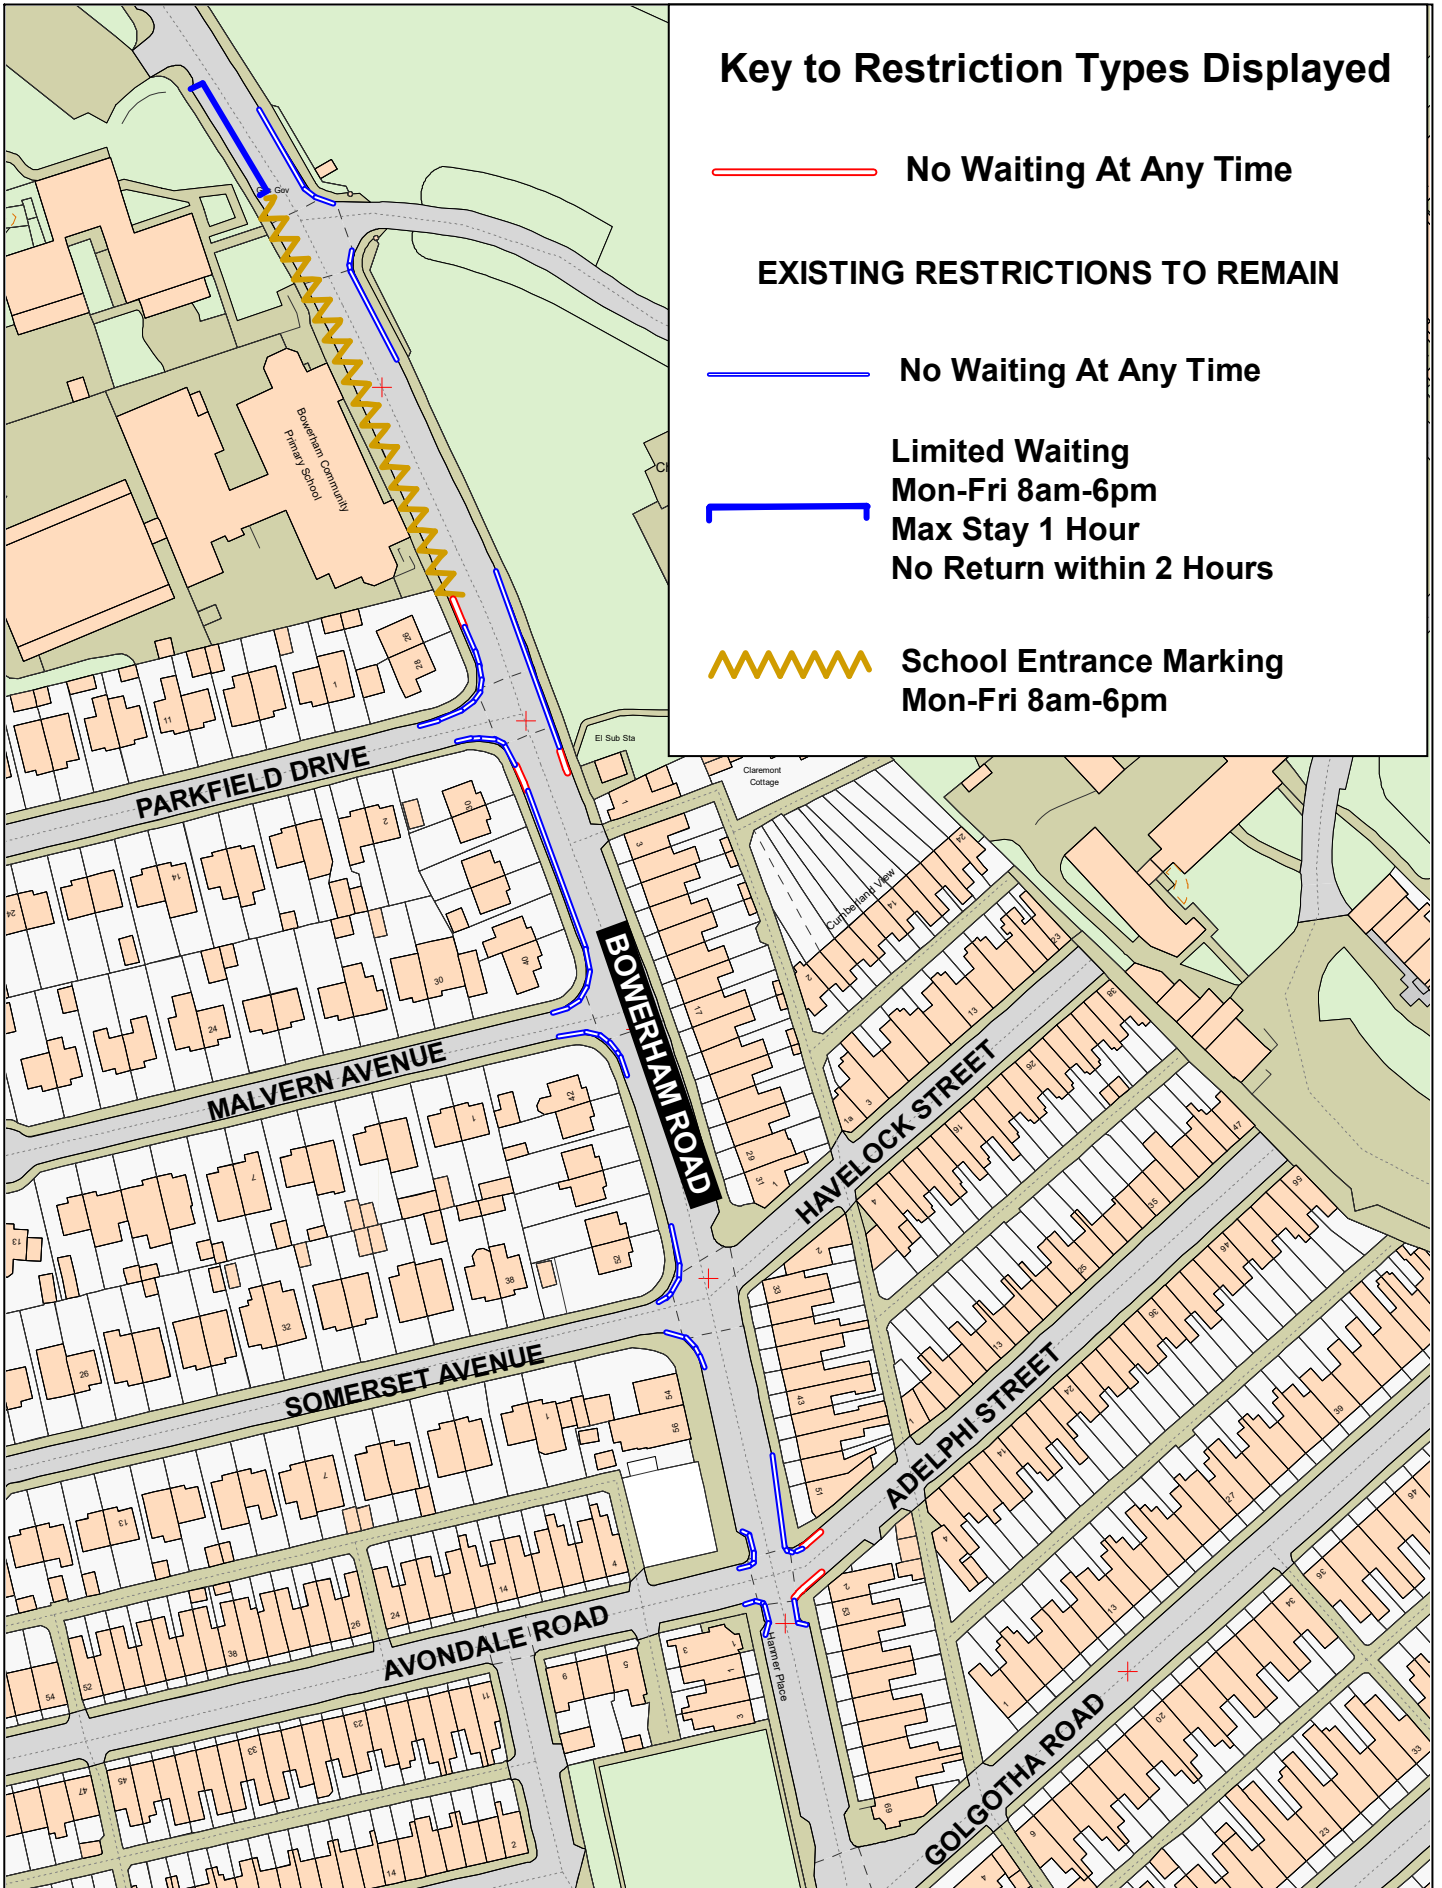

**Key to Restriction Types Displayed**

— No Waiting At Any Time

**EXISTING RESTRICTIONS TO REMAIN**

— No Waiting At Any Time

┌ Limited Waiting  
Mon-Fri 8am-6pm  
Max Stay 1 Hour  
No REturn within 2 Hours

## Key to Restriction Types Displayed

 No Waiting At Any Time

### EXISTING RESTRICTIONS TO REMAIN

 No Waiting At Any Time

 Limited Waiting  
Mon-Fri 8am-6pm  
Max Stay 1 Hour  
No Return within 2 Hours

 School Entrance Marking  
Mon-Fri 8am-6pm

SCALE	<b>1 : 1500</b>
DATE	<b>28/02/2024</b>
DRAWING No.	<b>C23-24(1)/HE2M</b>
DRAWN BY	<b>TJP</b>
	Scale with care as distortion may occur