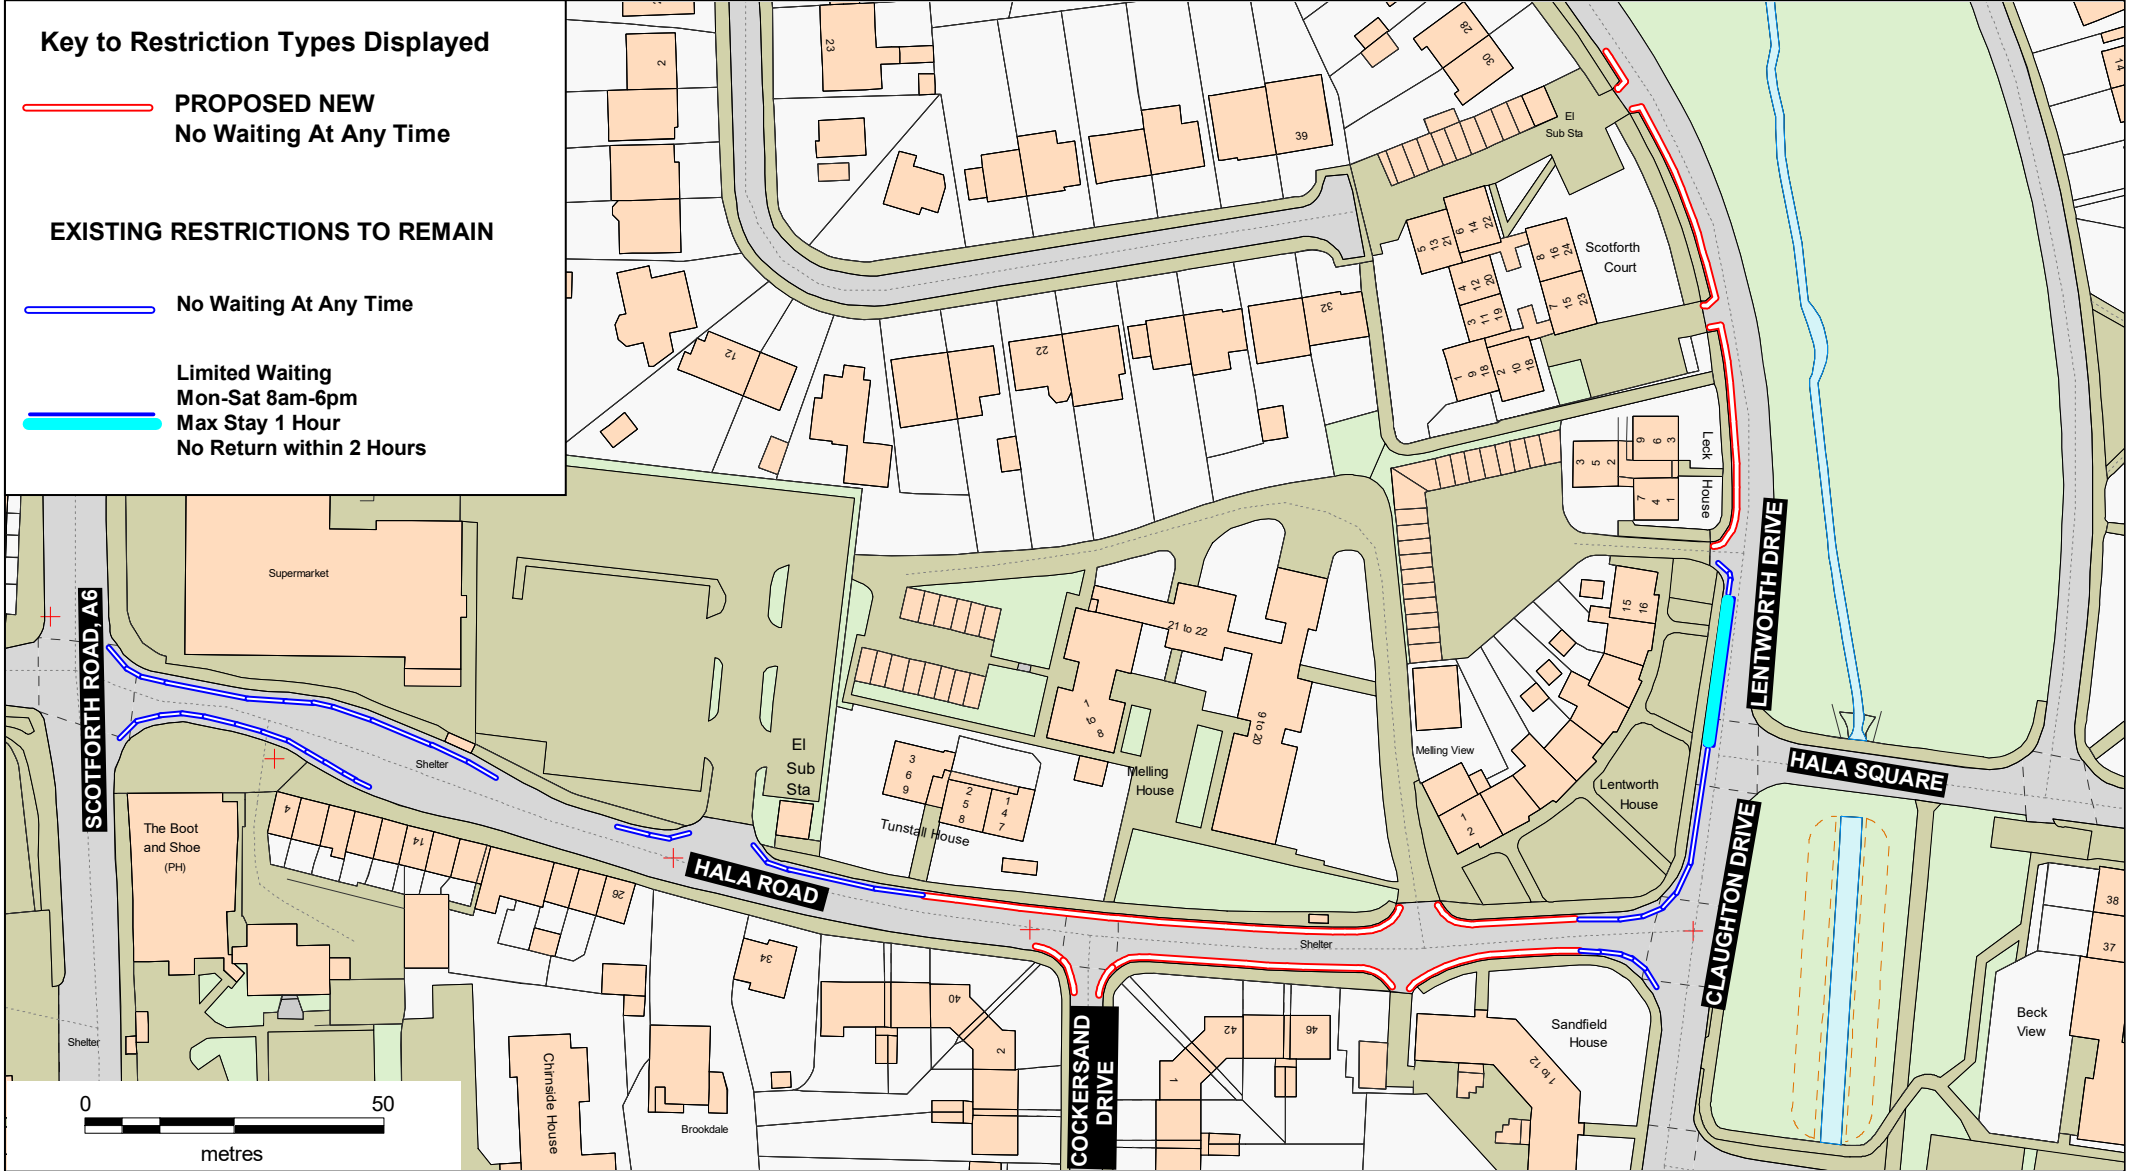

**Key to Restriction Types Displayed**

 **PROPOSED NEW**  
No Waiting At Any Time

**EXISTING RESTRICTIONS TO REMAIN**

 No Waiting At Any Time

 Limited Waiting  
Mon-Sat 8am-6pm  
Max Stay 1 Hour  
No Return within 2 Hours

**Hala Road,  
Lentworth Drive and  
Cockersand Drive,  
Lancaster**

© Crown copyright and database rights 2023  
OS AC0000850590  
Lancashire County Council Licence No. AC0000850590 2024

**Phil Durnell  
Director of Highways  
and Transport**

P.O. Box 100, County Hall,  
PRESTON PR1 0LD

SCALE	<b>1 : 1250</b>
DATE	<b>19/02/2024</b>
DRAWING No.	<b>C23-24(14)-A</b>
DRAWN BY	<b>TJP</b>
	Scale with care as distortion may occur