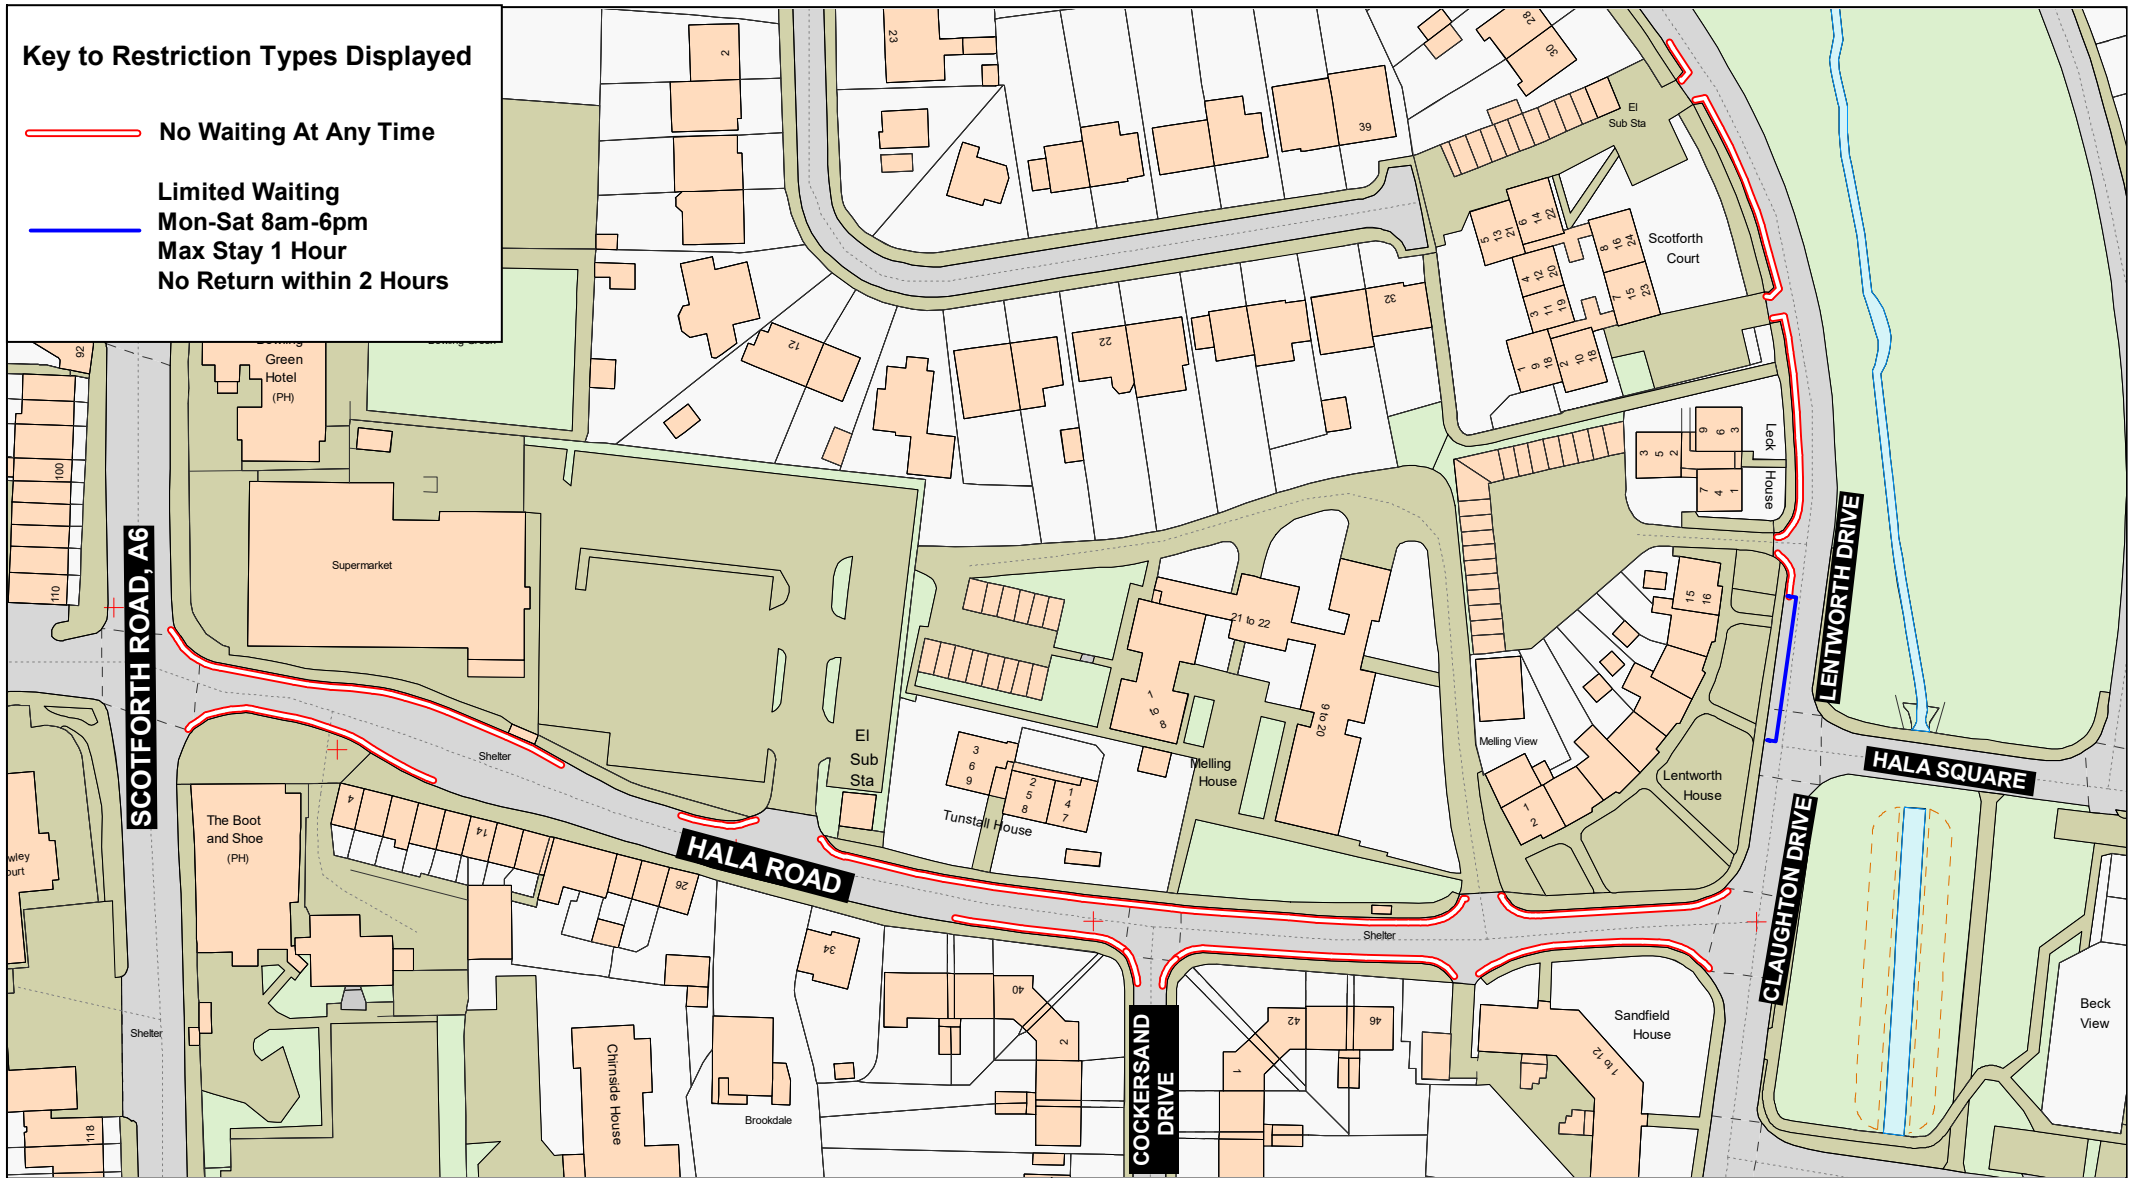

Key to Restriction Types Displayed

-  No Waiting At Any Time
-  Limited Waiting
Mon-Sat 8am-6pm
Max Stay 1 Hour
No Return within 2 Hours

**Hala Road,
Lentworth Drive and
Cockersand Drive,
Lancaster**

— Crown copyright and database rights 2023
OS AC0000850590
Lancashire County Council Licence No. AC0000850590 2024

**Phil Durnell
Director of Highways
and Transport**

P.O. Box 100, County Hall,
PRESTON PR1 0LD

SCALE	1 : 1250
DATE	19/02/2024
DRAWING No.	C23-24(14)-A
DRAWN BY	TJP
	Scale with care as distortion may occur