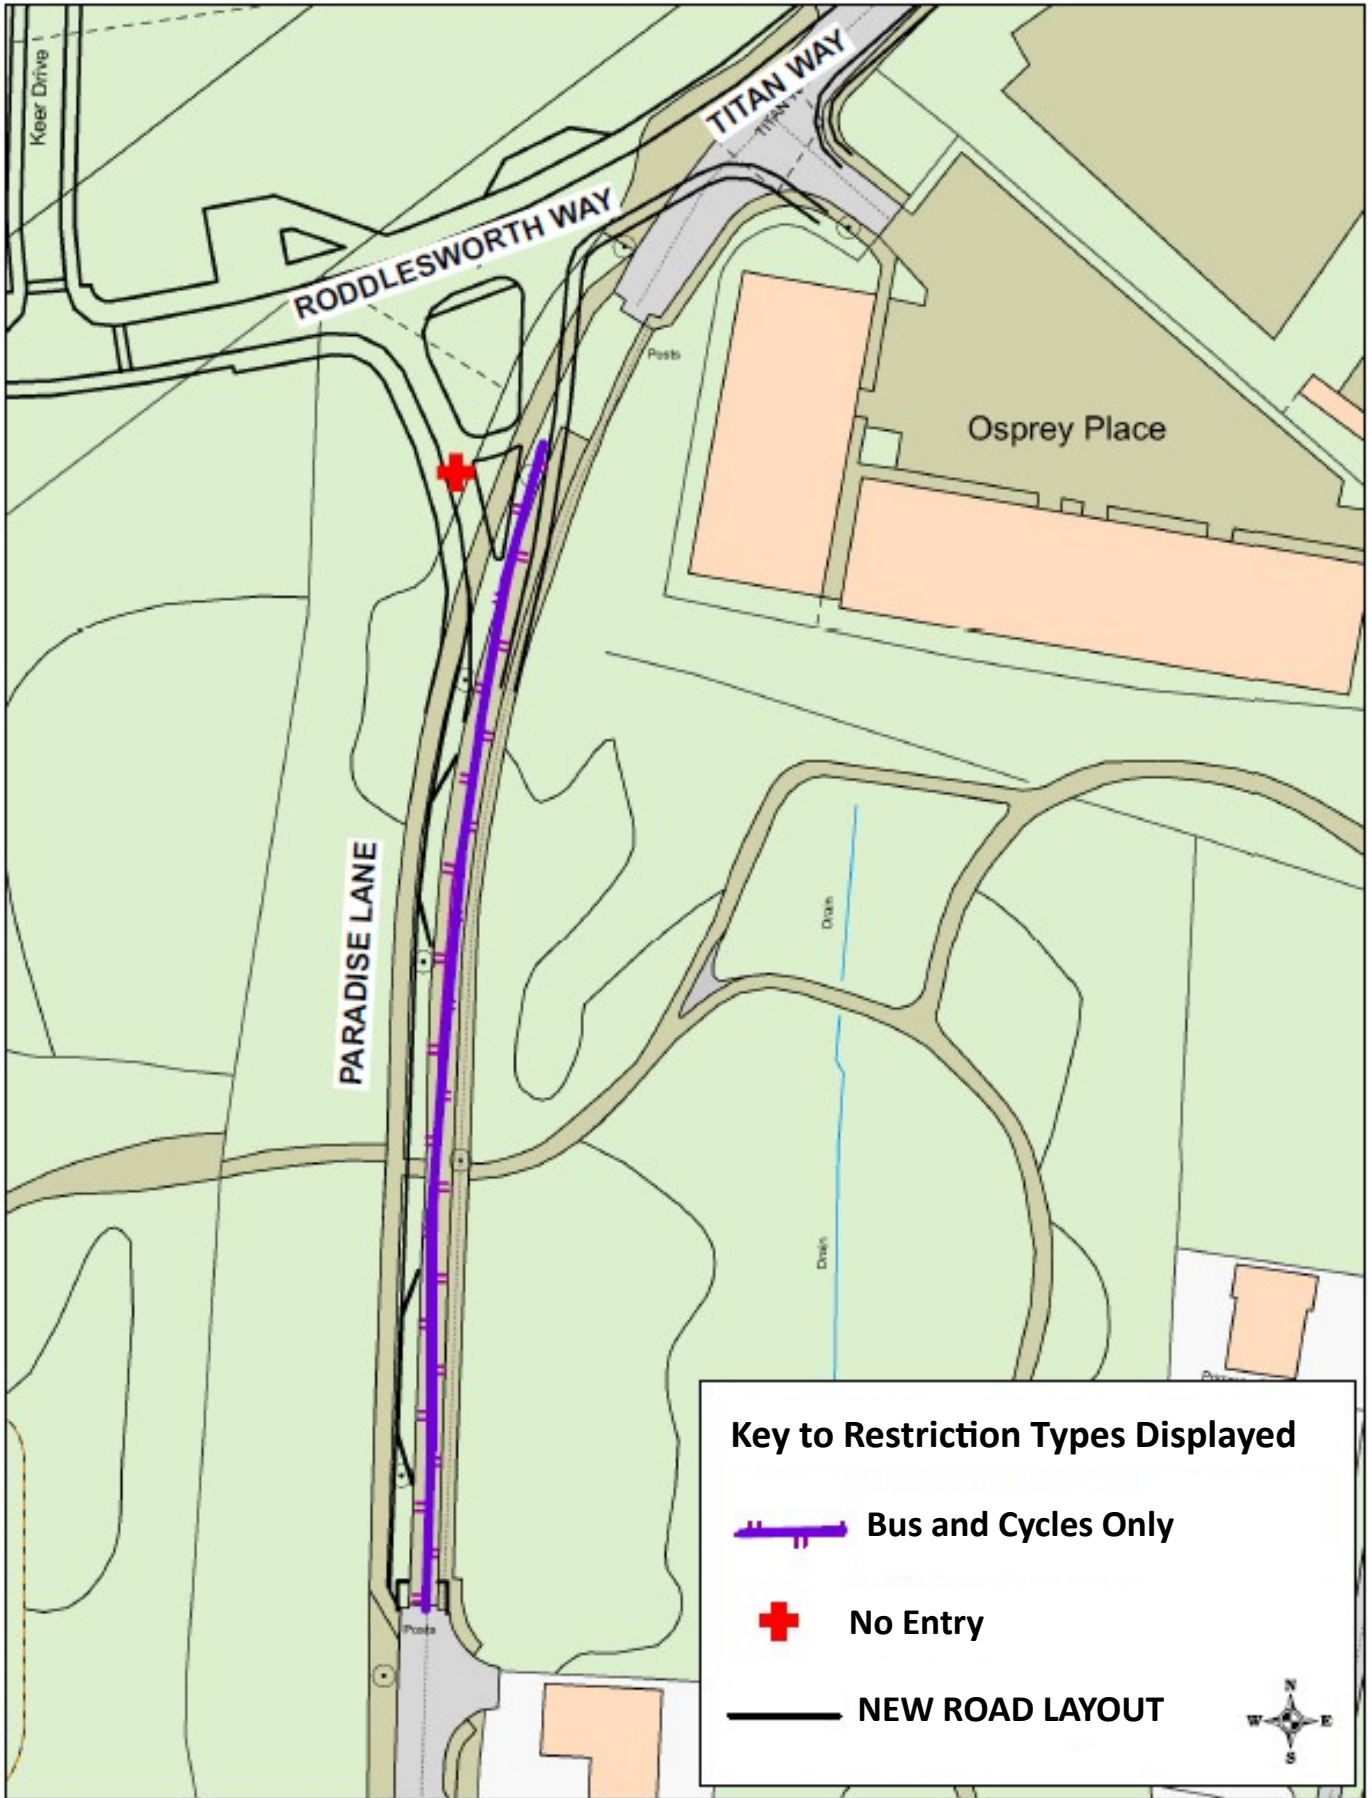

Longmeanygate
Midge Hall Lane
Roadtrain Avenue
Roddlesworth Way
Steer Street,
Leyland

© Crown copyright and database rights 2023
OS AC000650590
Lancashire County Council
Licence No. AC0000850590 2023
Phil Durnell
Director of Highways
and Transport
P.O. Box 100, County Hall,
PRESTON PR1 0LD

SCALE	1 : 11000
DATE	06/10/2023
DRAWING No.	s278/23-24(26)M-1
DRAWN BY	TJP
	Scale with care as distortion may occur

Lancashire
County Council

**Paradise Lane,
Leyland**

© Crown copyright and database rights 2023
OS AC0000850690
Lancashire County Council
Licence No. AC0000850690 2023