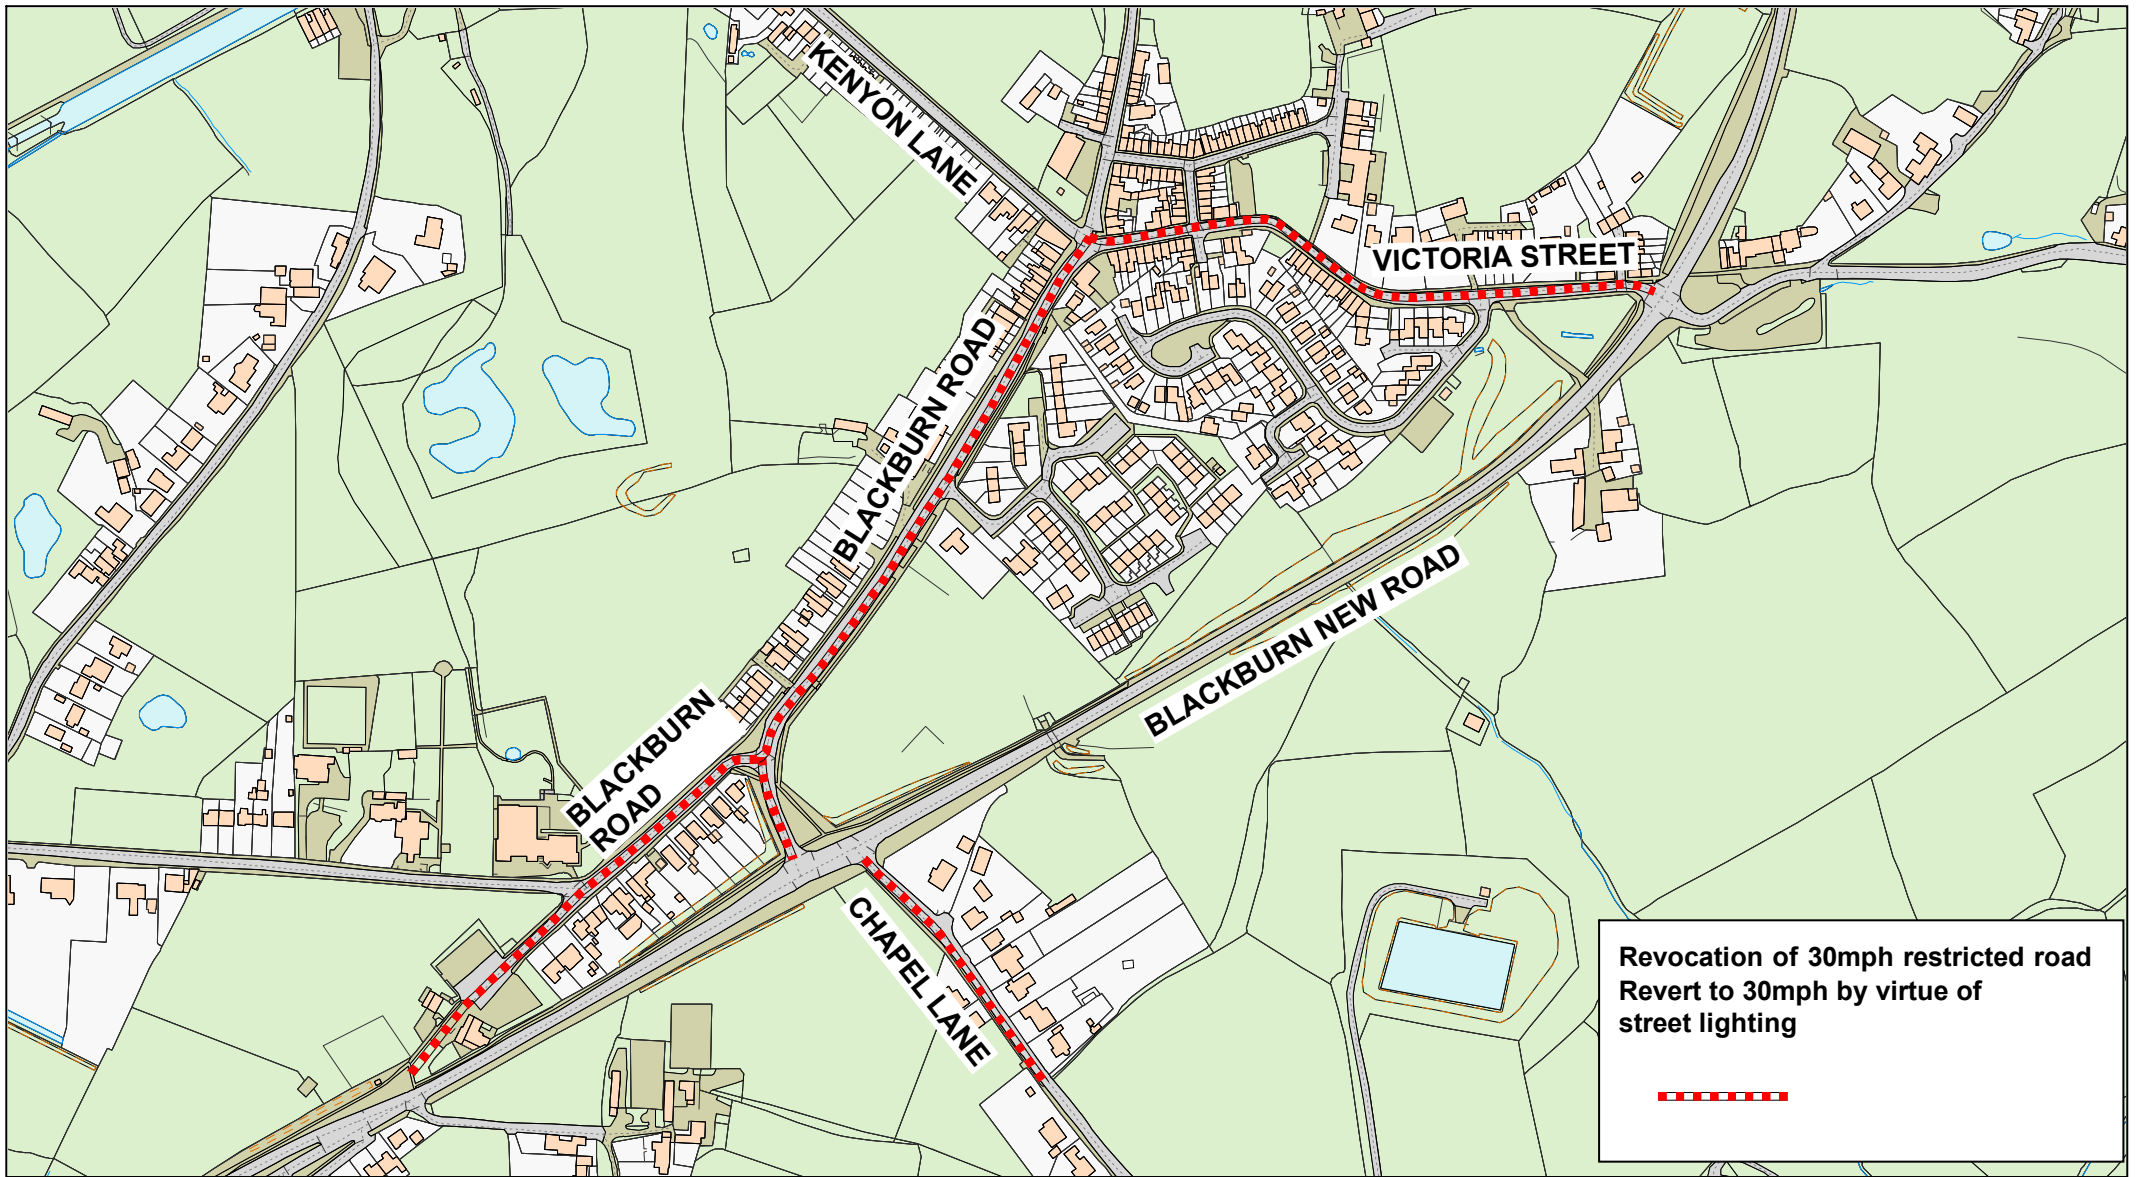

Key to Restriction Types Displayed

-  30 MPH Speed Restriction
-  30mph by virtue of street lighting

Kenyon Lane, Heapey

© Crown copyright. All rights reserved
 Lancashire County Council
 Licence No. 100019820 2023

**Revocation of 30mph restricted road
Revert to 30mph by virtue of
street lighting**

**Blackburn Road, Heapey
Chapel Lane, Heapey
Victoria Street, Wheelton**

© Crown copyright. All rights reserved
Lancashire County Council
Licence No. 100019820 2023