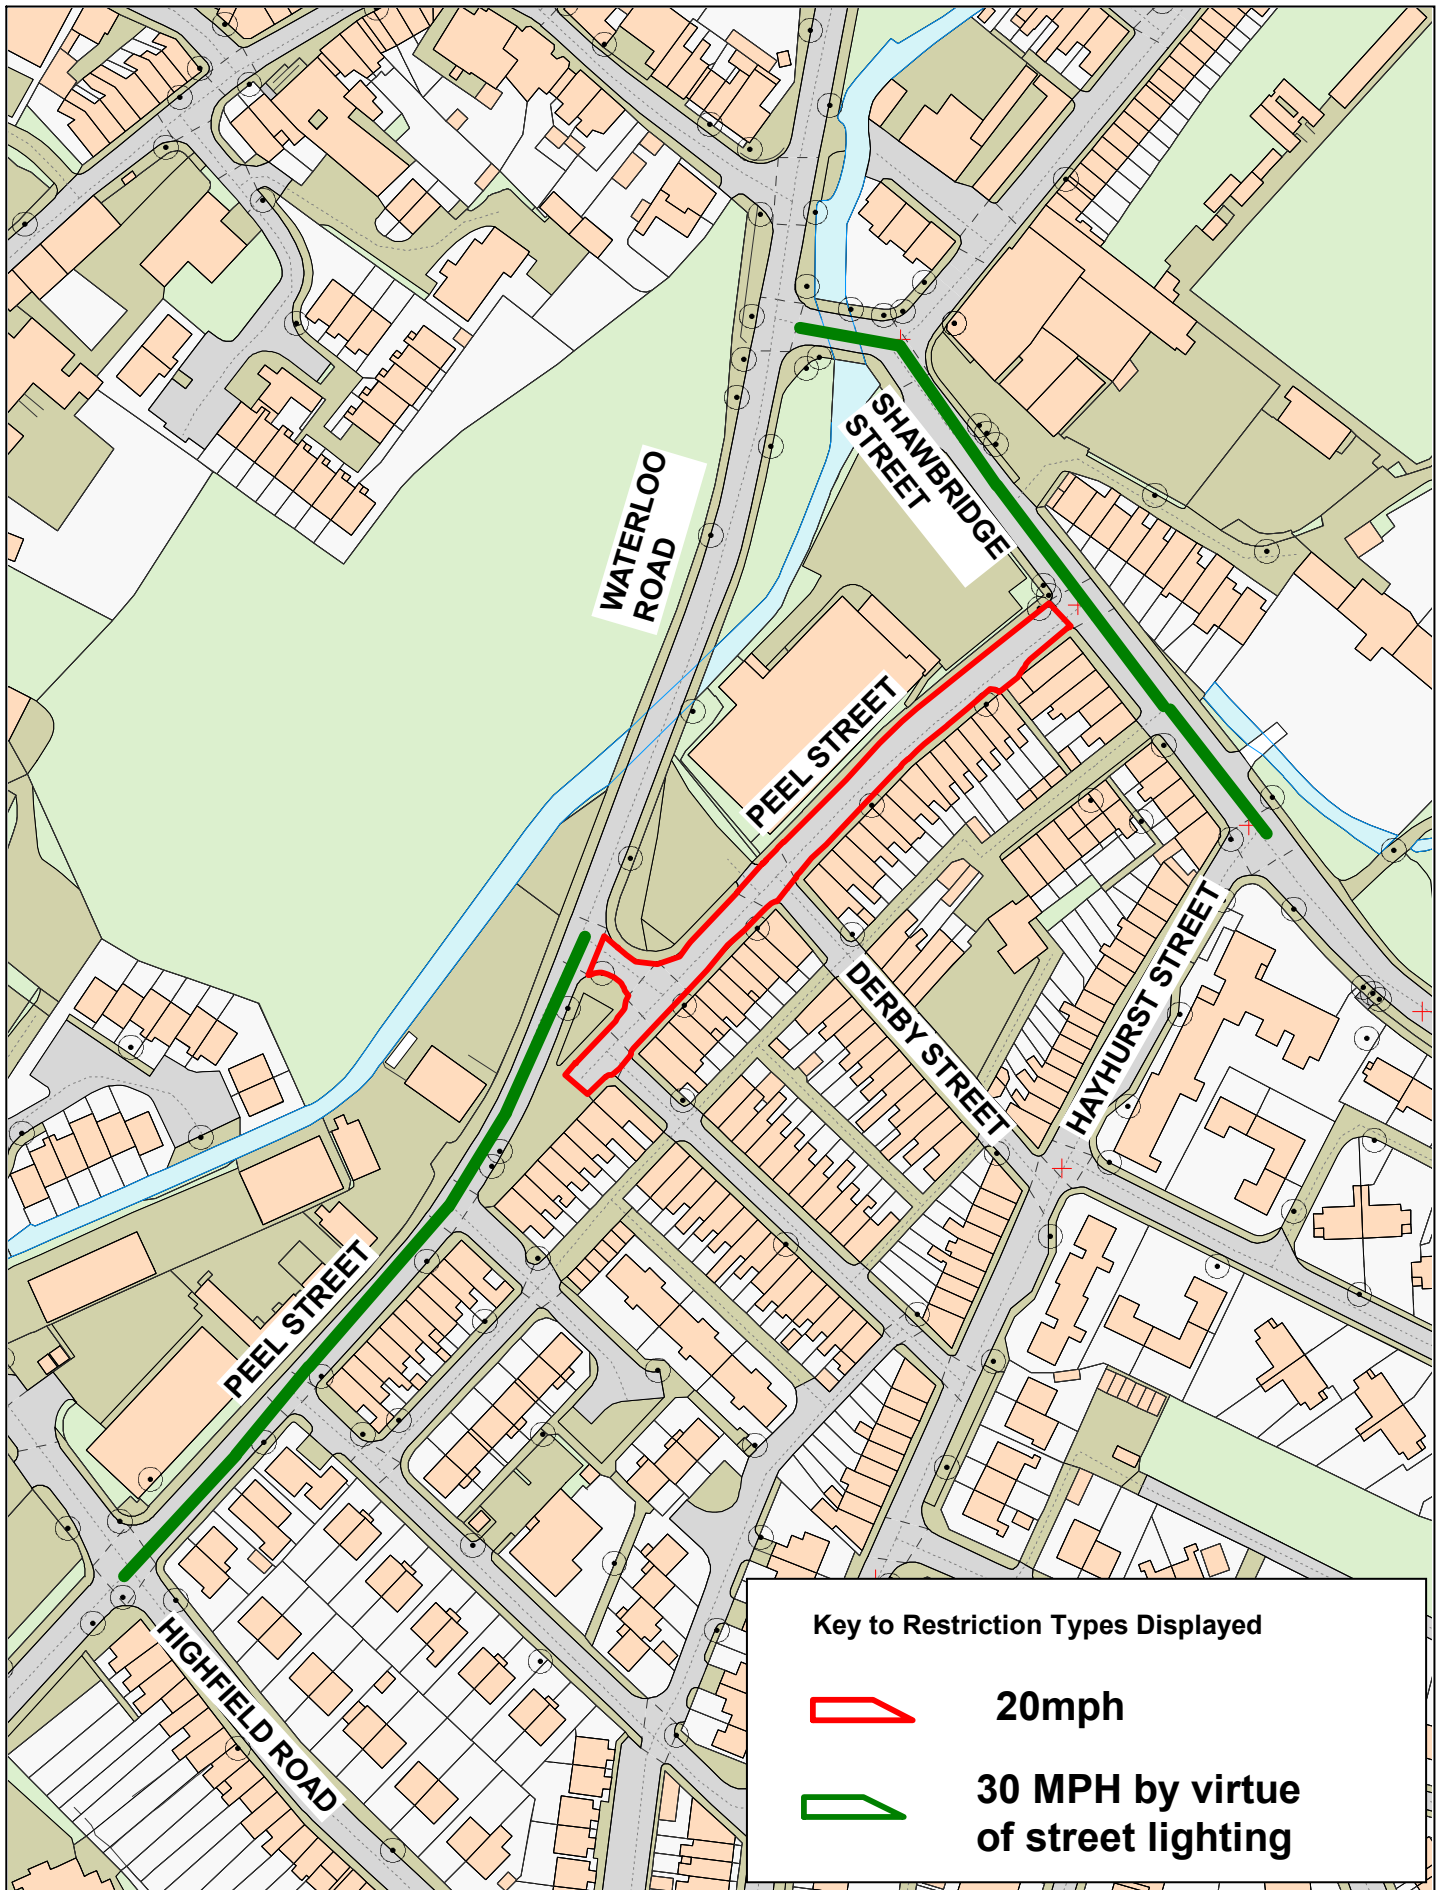

Key to Restriction Types Displayed

	30 MPH Speed Restriction
	40 MPH Speed Restriction
	30 MPH Speed Restriction to revert to 30mph by virtue of street lighting
	30 MPH Speed Restriction to Remain

Lancashire
County Council

P.O. Box 100, County Hall,
PRESTON PR1 0LD

SCALE	1 : 3800
DATE	02/06/2023
DRAWING No.	SLO23-24(1)-CH1
DRAWN BY	JC
	Scale with care as distortion may occur

Key to Restriction Types Displayed

 **20mph**

 **30 MPH by virtue of street lighting**

SCALE	1 : 1750
DATE	07/06/2023
DRAWING No.	SLO23-24(1)-RV2
DRAWN BY	JC
	Scale with care as distortion may occur