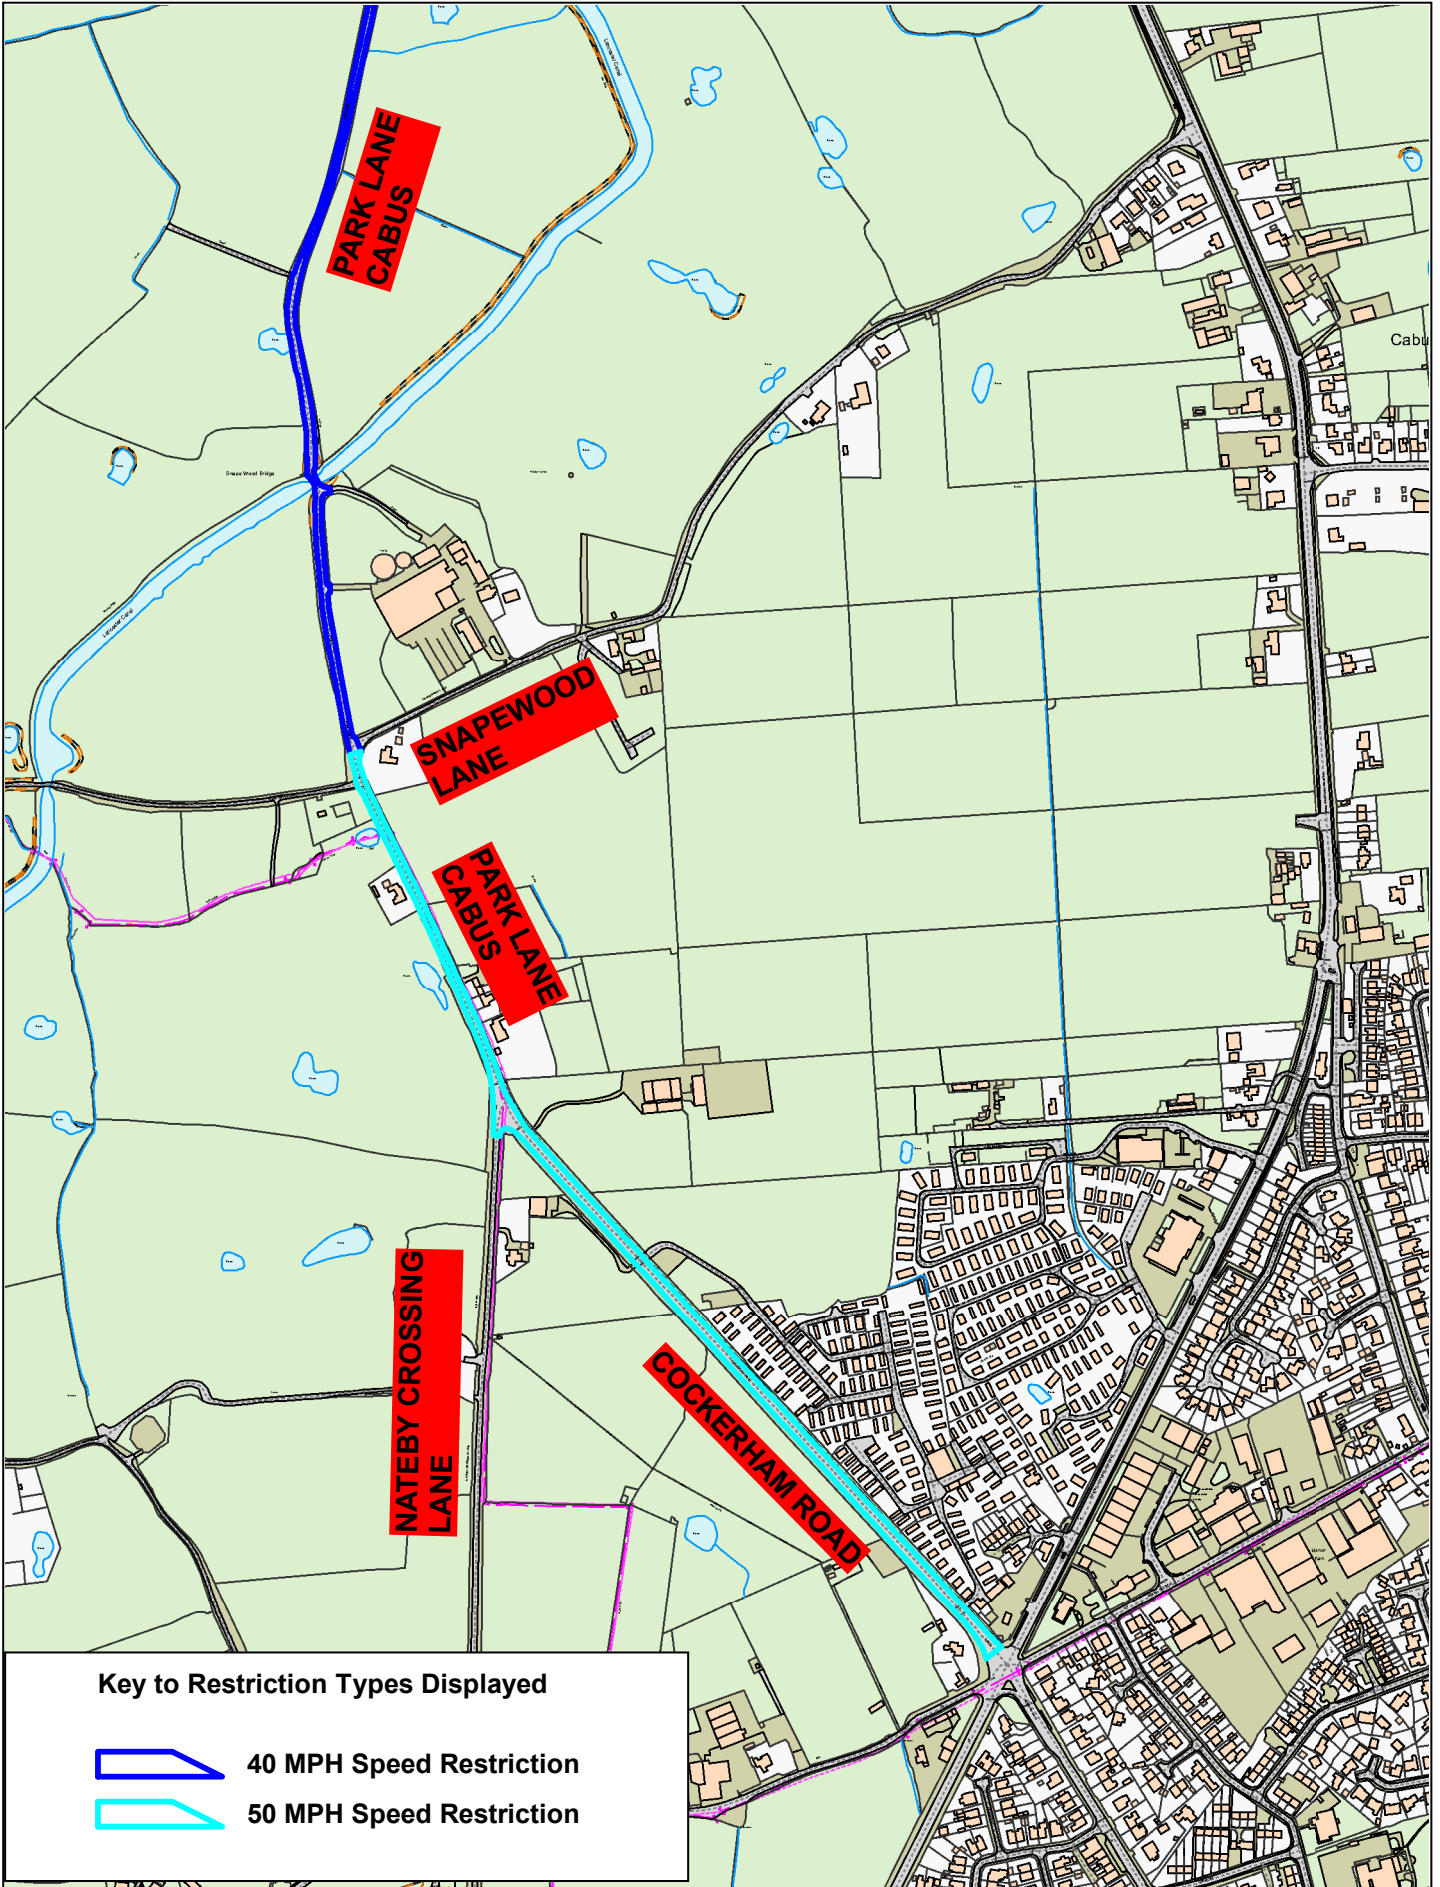

Key to Restriction Types Displayed

-  40 MPH Speed Restriction
-  50 MPH Speed Restriction

Garstang Road, Cockerham
Park Lane, Forton
Park Lane, Winmarleigh
Park Lane, Cabus

© Crown copyright. All rights reserved
 Lancashire County Council
 Licence No. 100019820 2023

Key to Restriction Types Displayed

-  40 MPH Speed Restriction
-  50 MPH Speed Restriction

**Park Lane, Cabus
Cockerham Road, Cabus**

© Crown copyright. All rights reserved
Lancashire County Council
Licence No. 100019820 2023