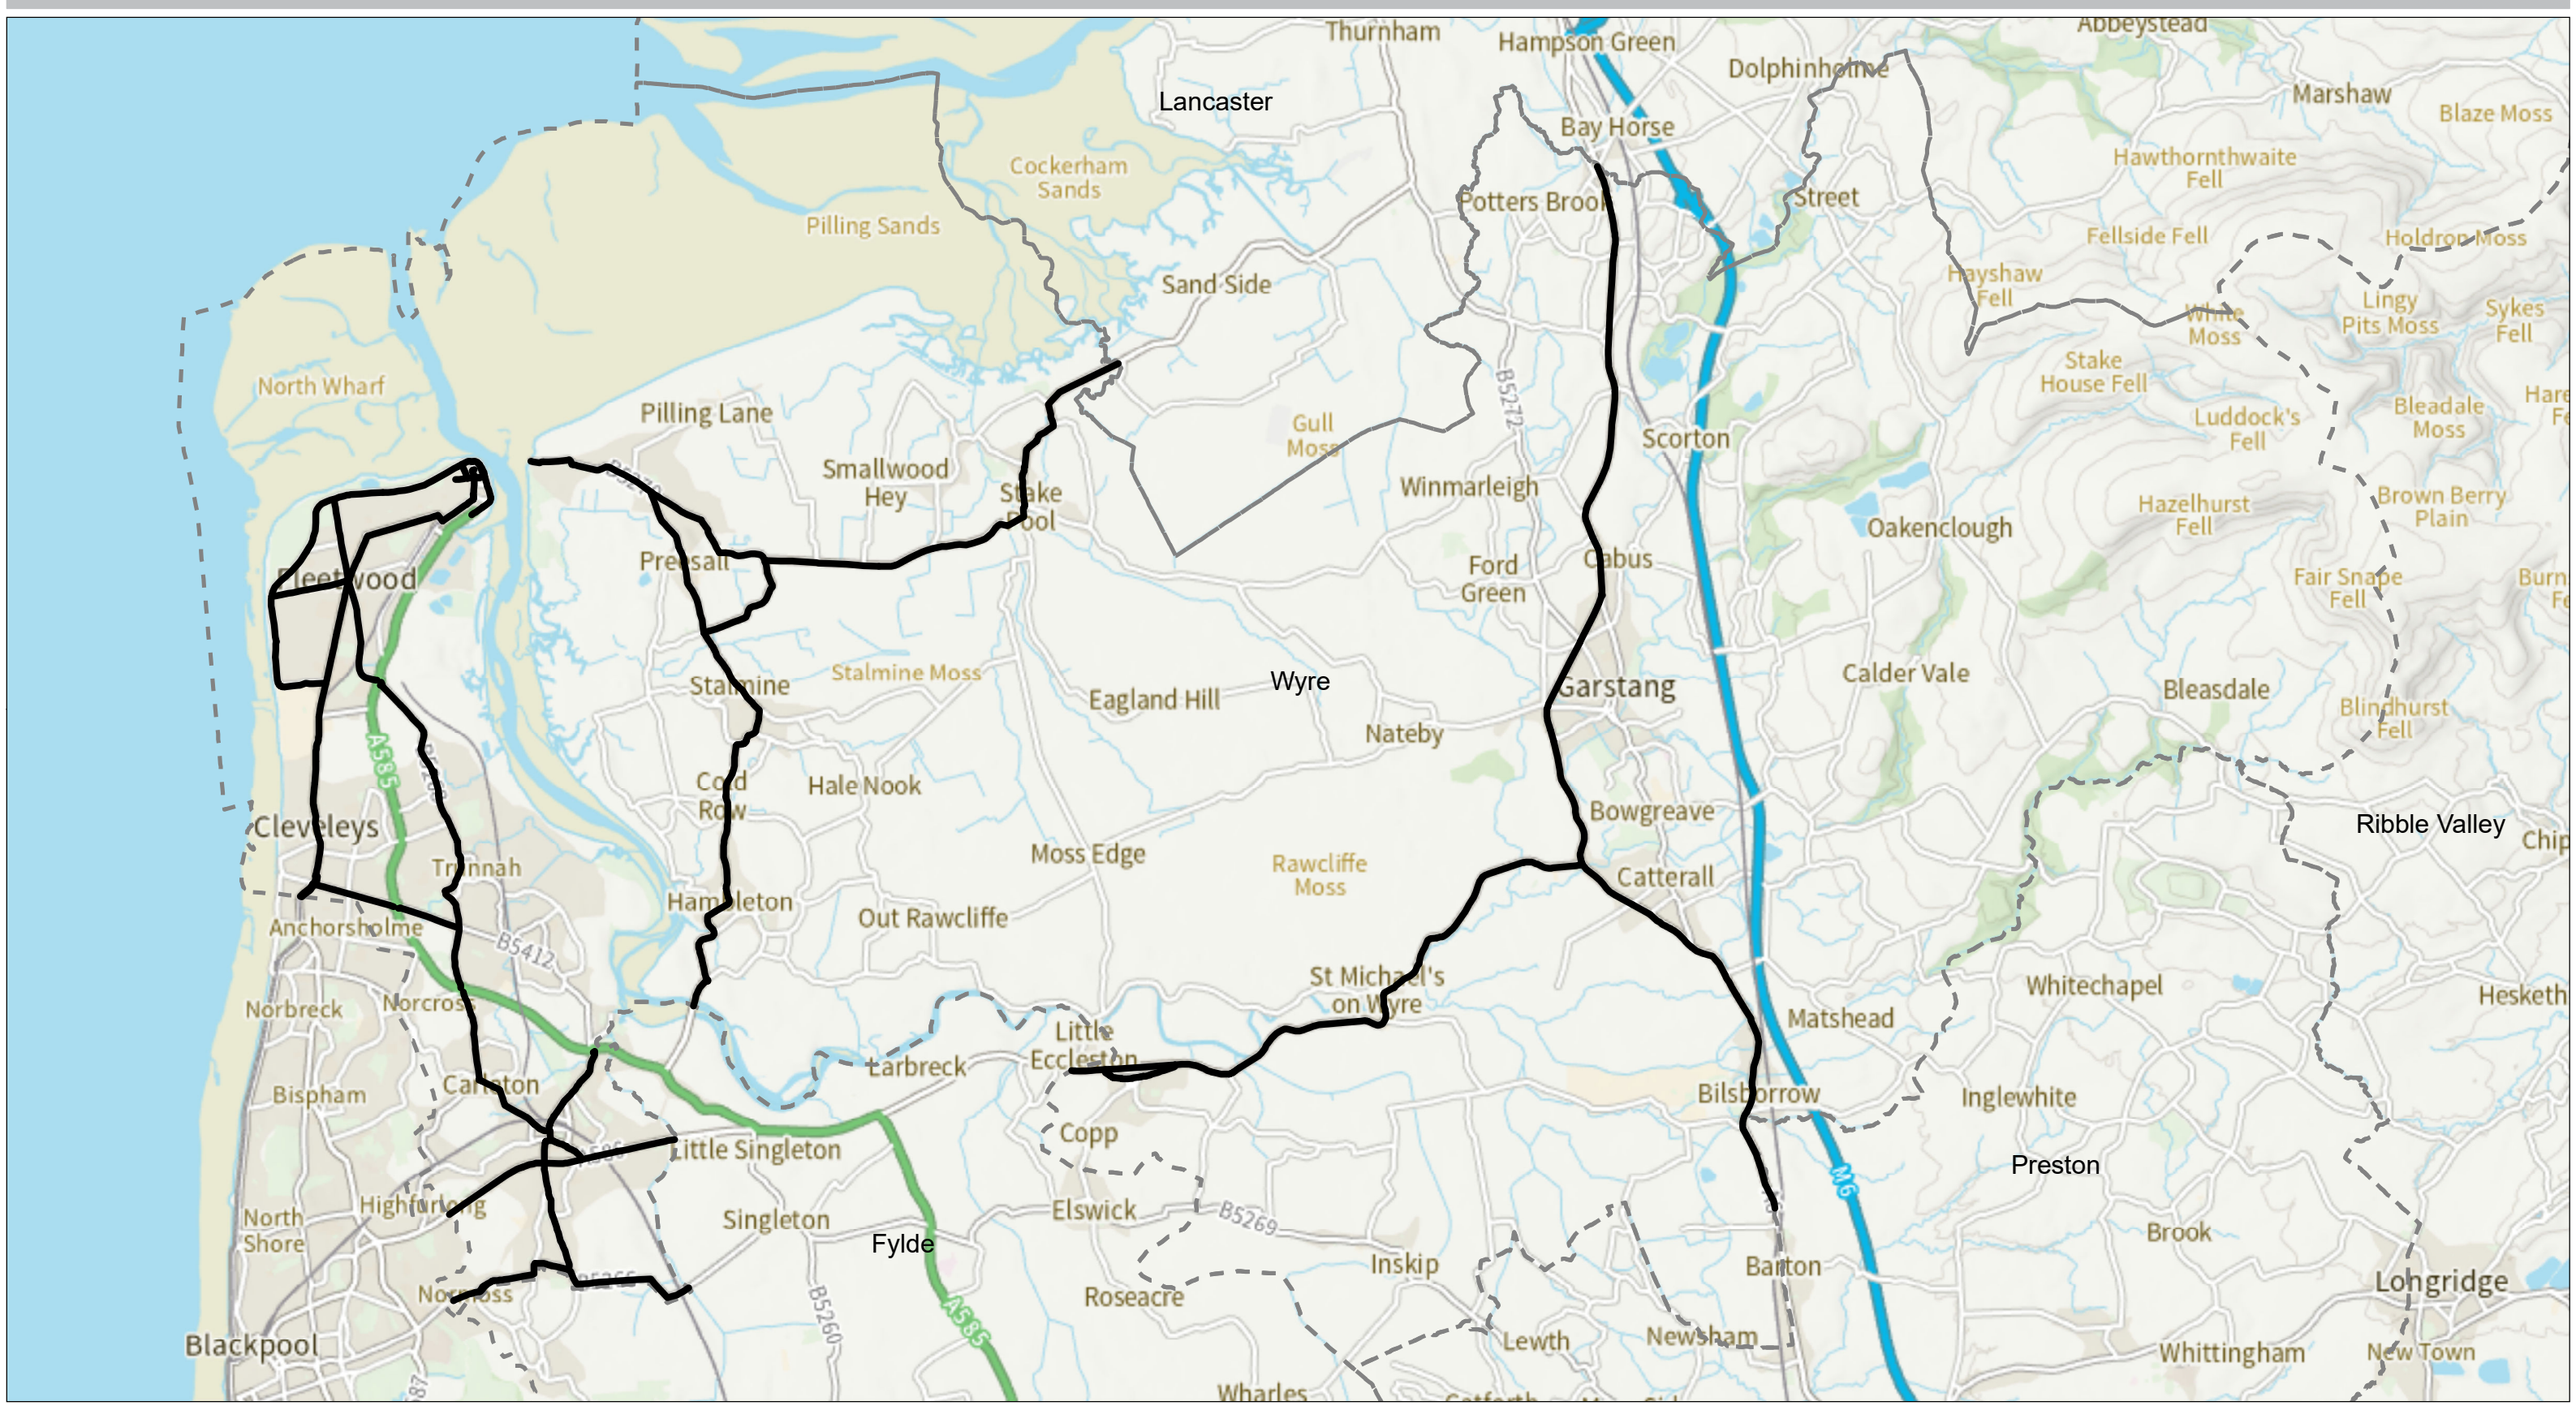

Resilient Route Network Reviewed February 2023

District: Wyre

Map created : 00/00/0000

Map scale : 1:82,680

Resilient Routes — Added — Removed — Current