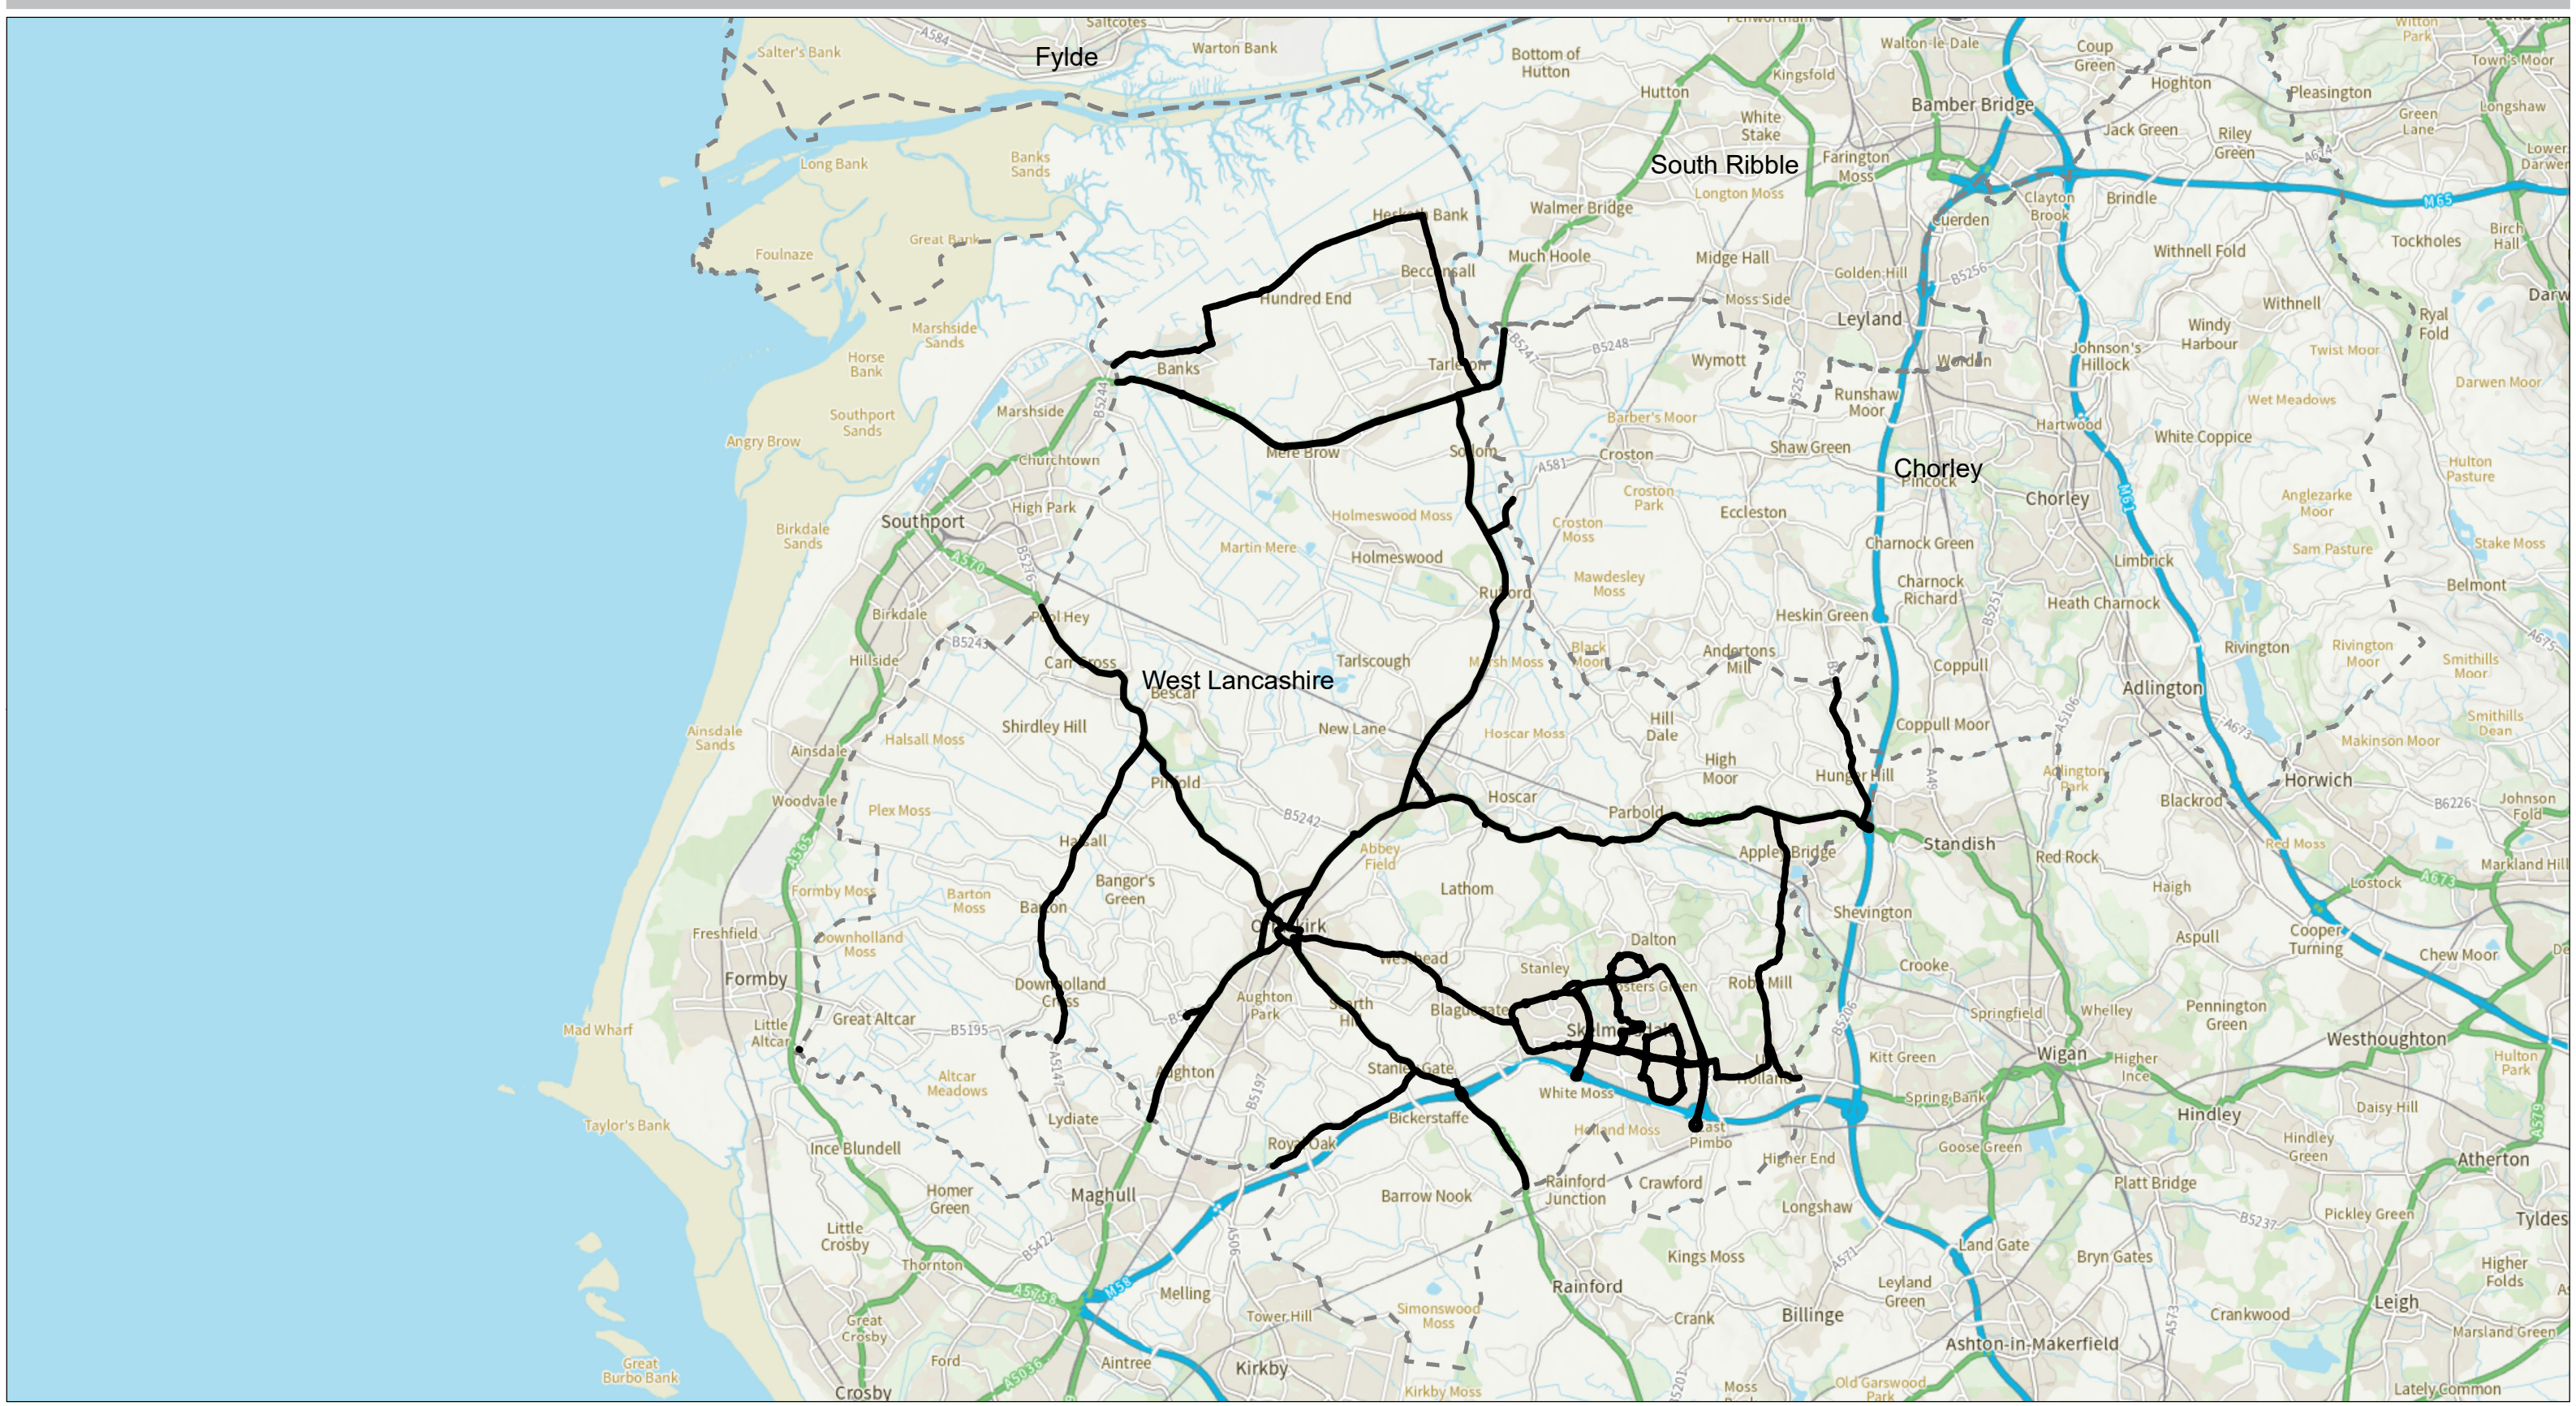

Resilient Route Network Reviewed February 2023

District: West Lancashire

Map created : 00/00/0000

Map scale : 1:133,910

Resilient Routes — Added — Removed — Current