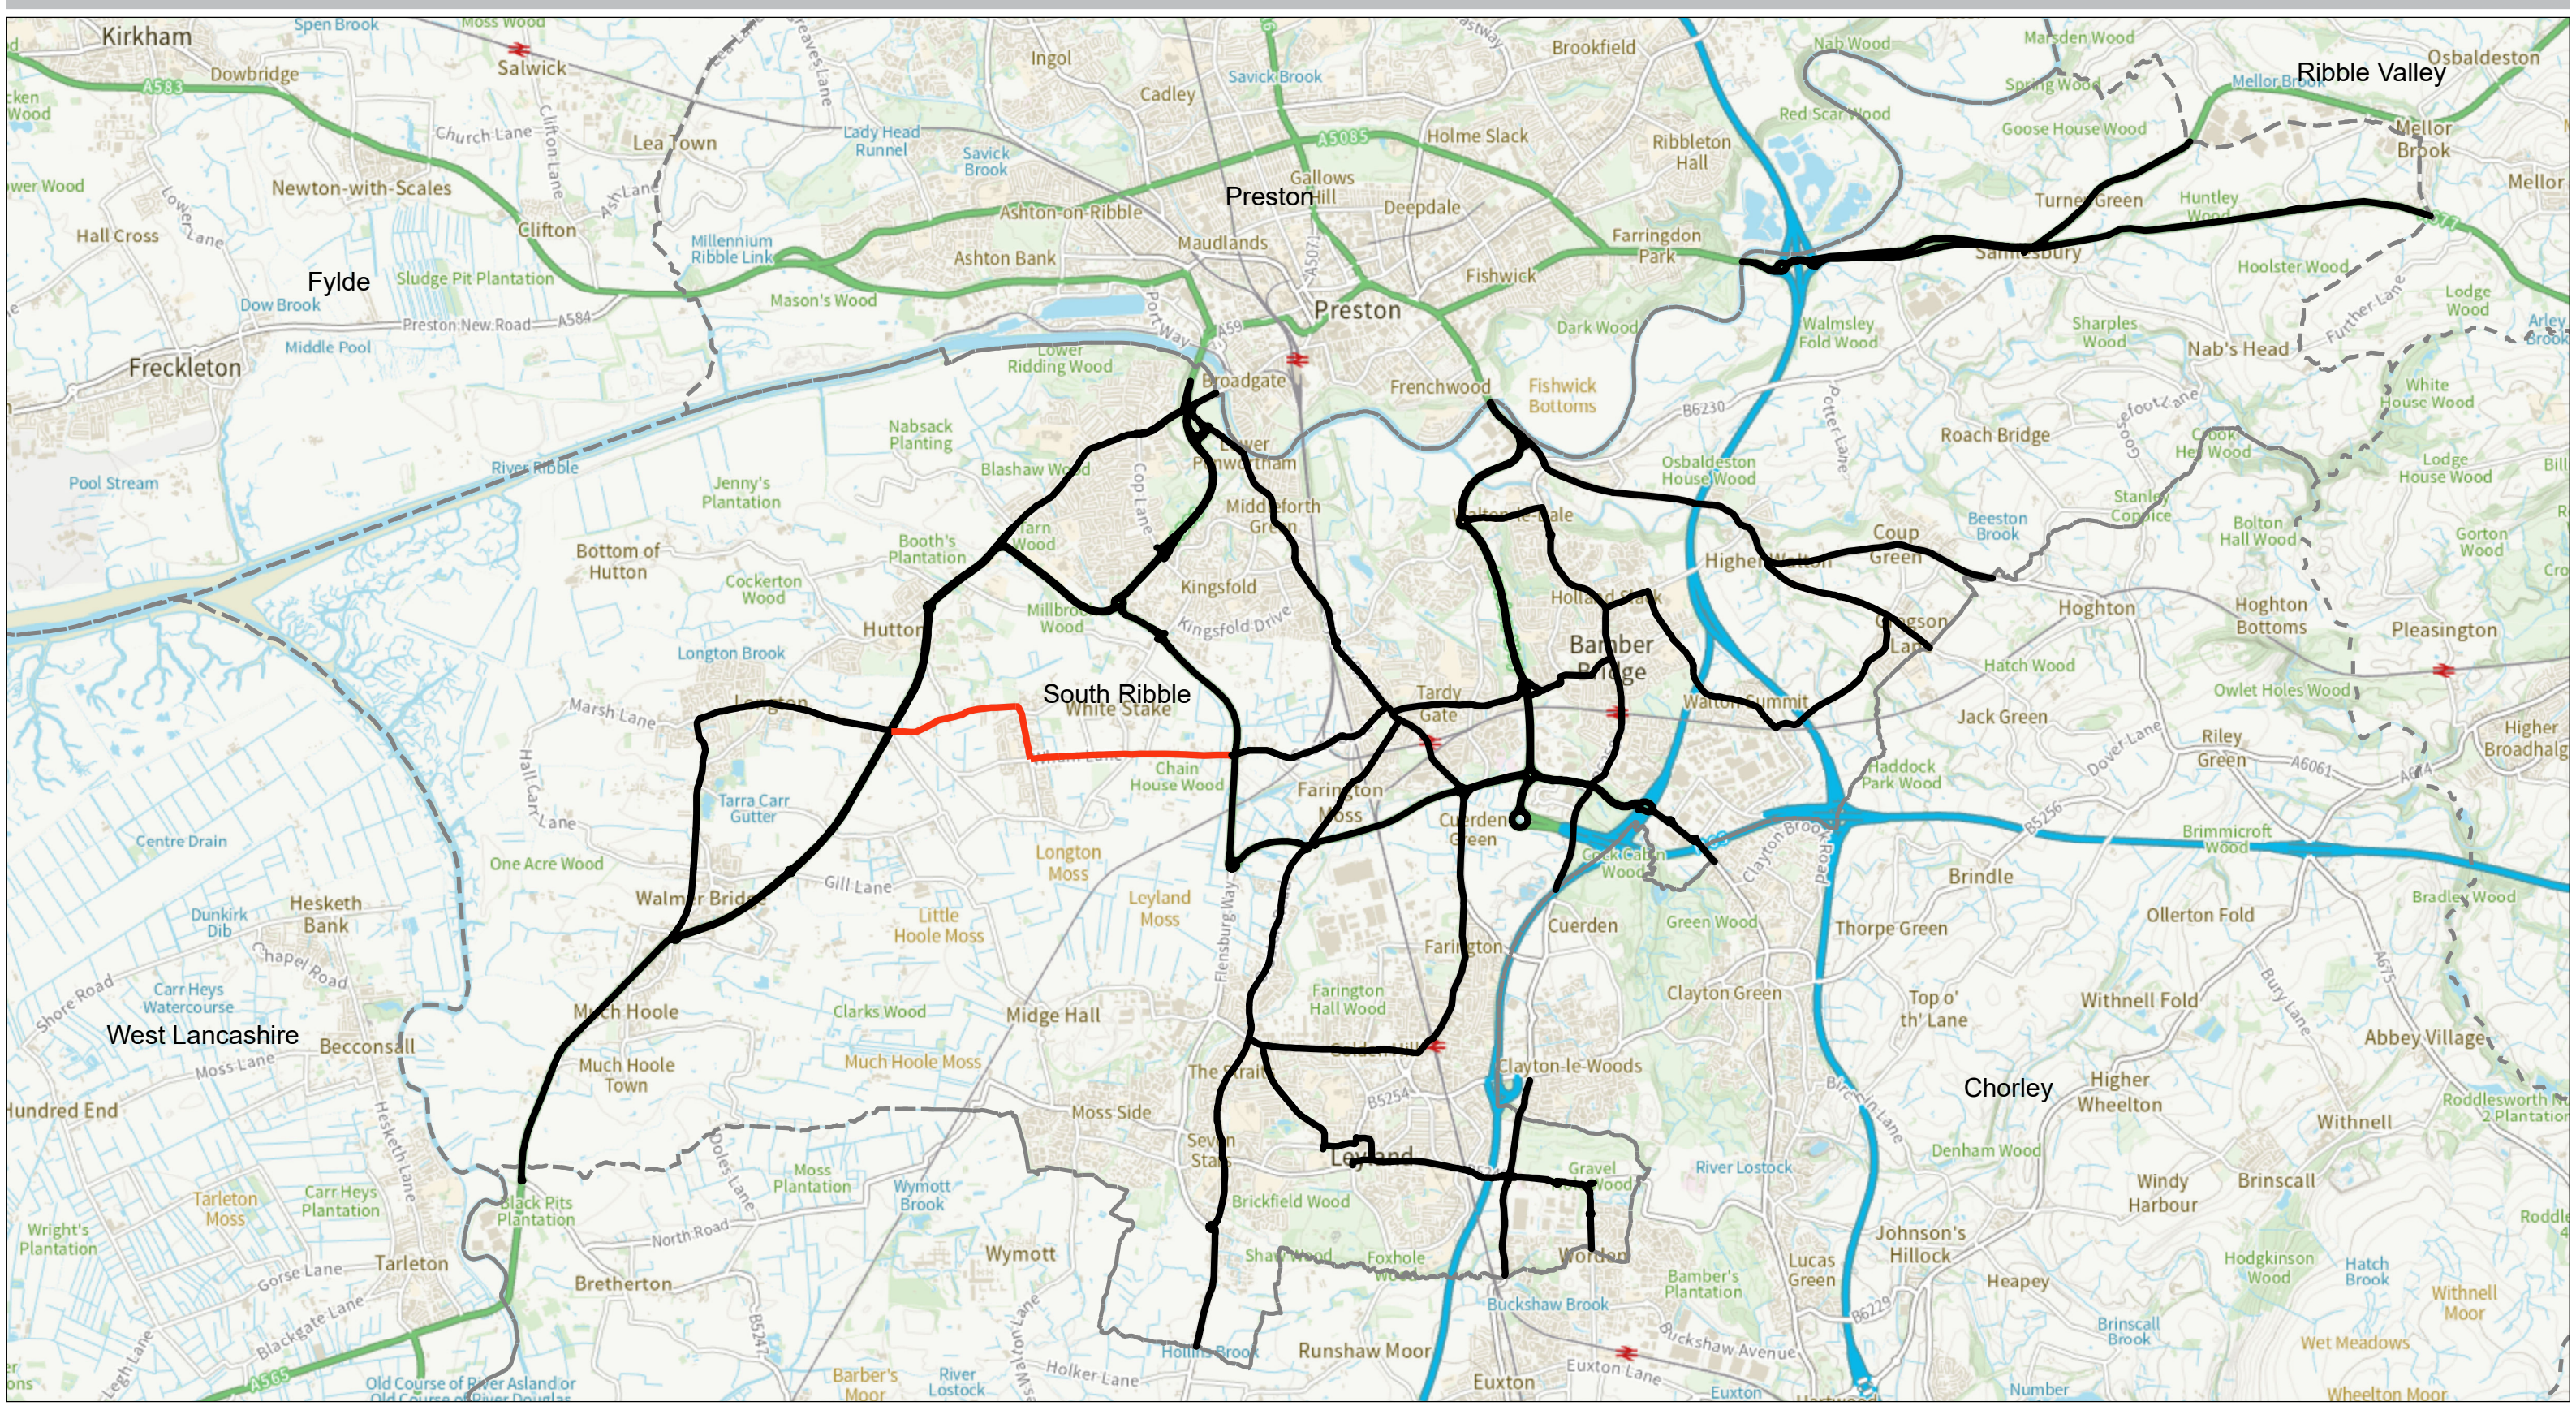

Resilient Route Network Reviewed February 2023

District: South Ribble

Map created : 00/00/0000

Map scale : 1:57,540

Resilient Routes — Added — Removed — Current