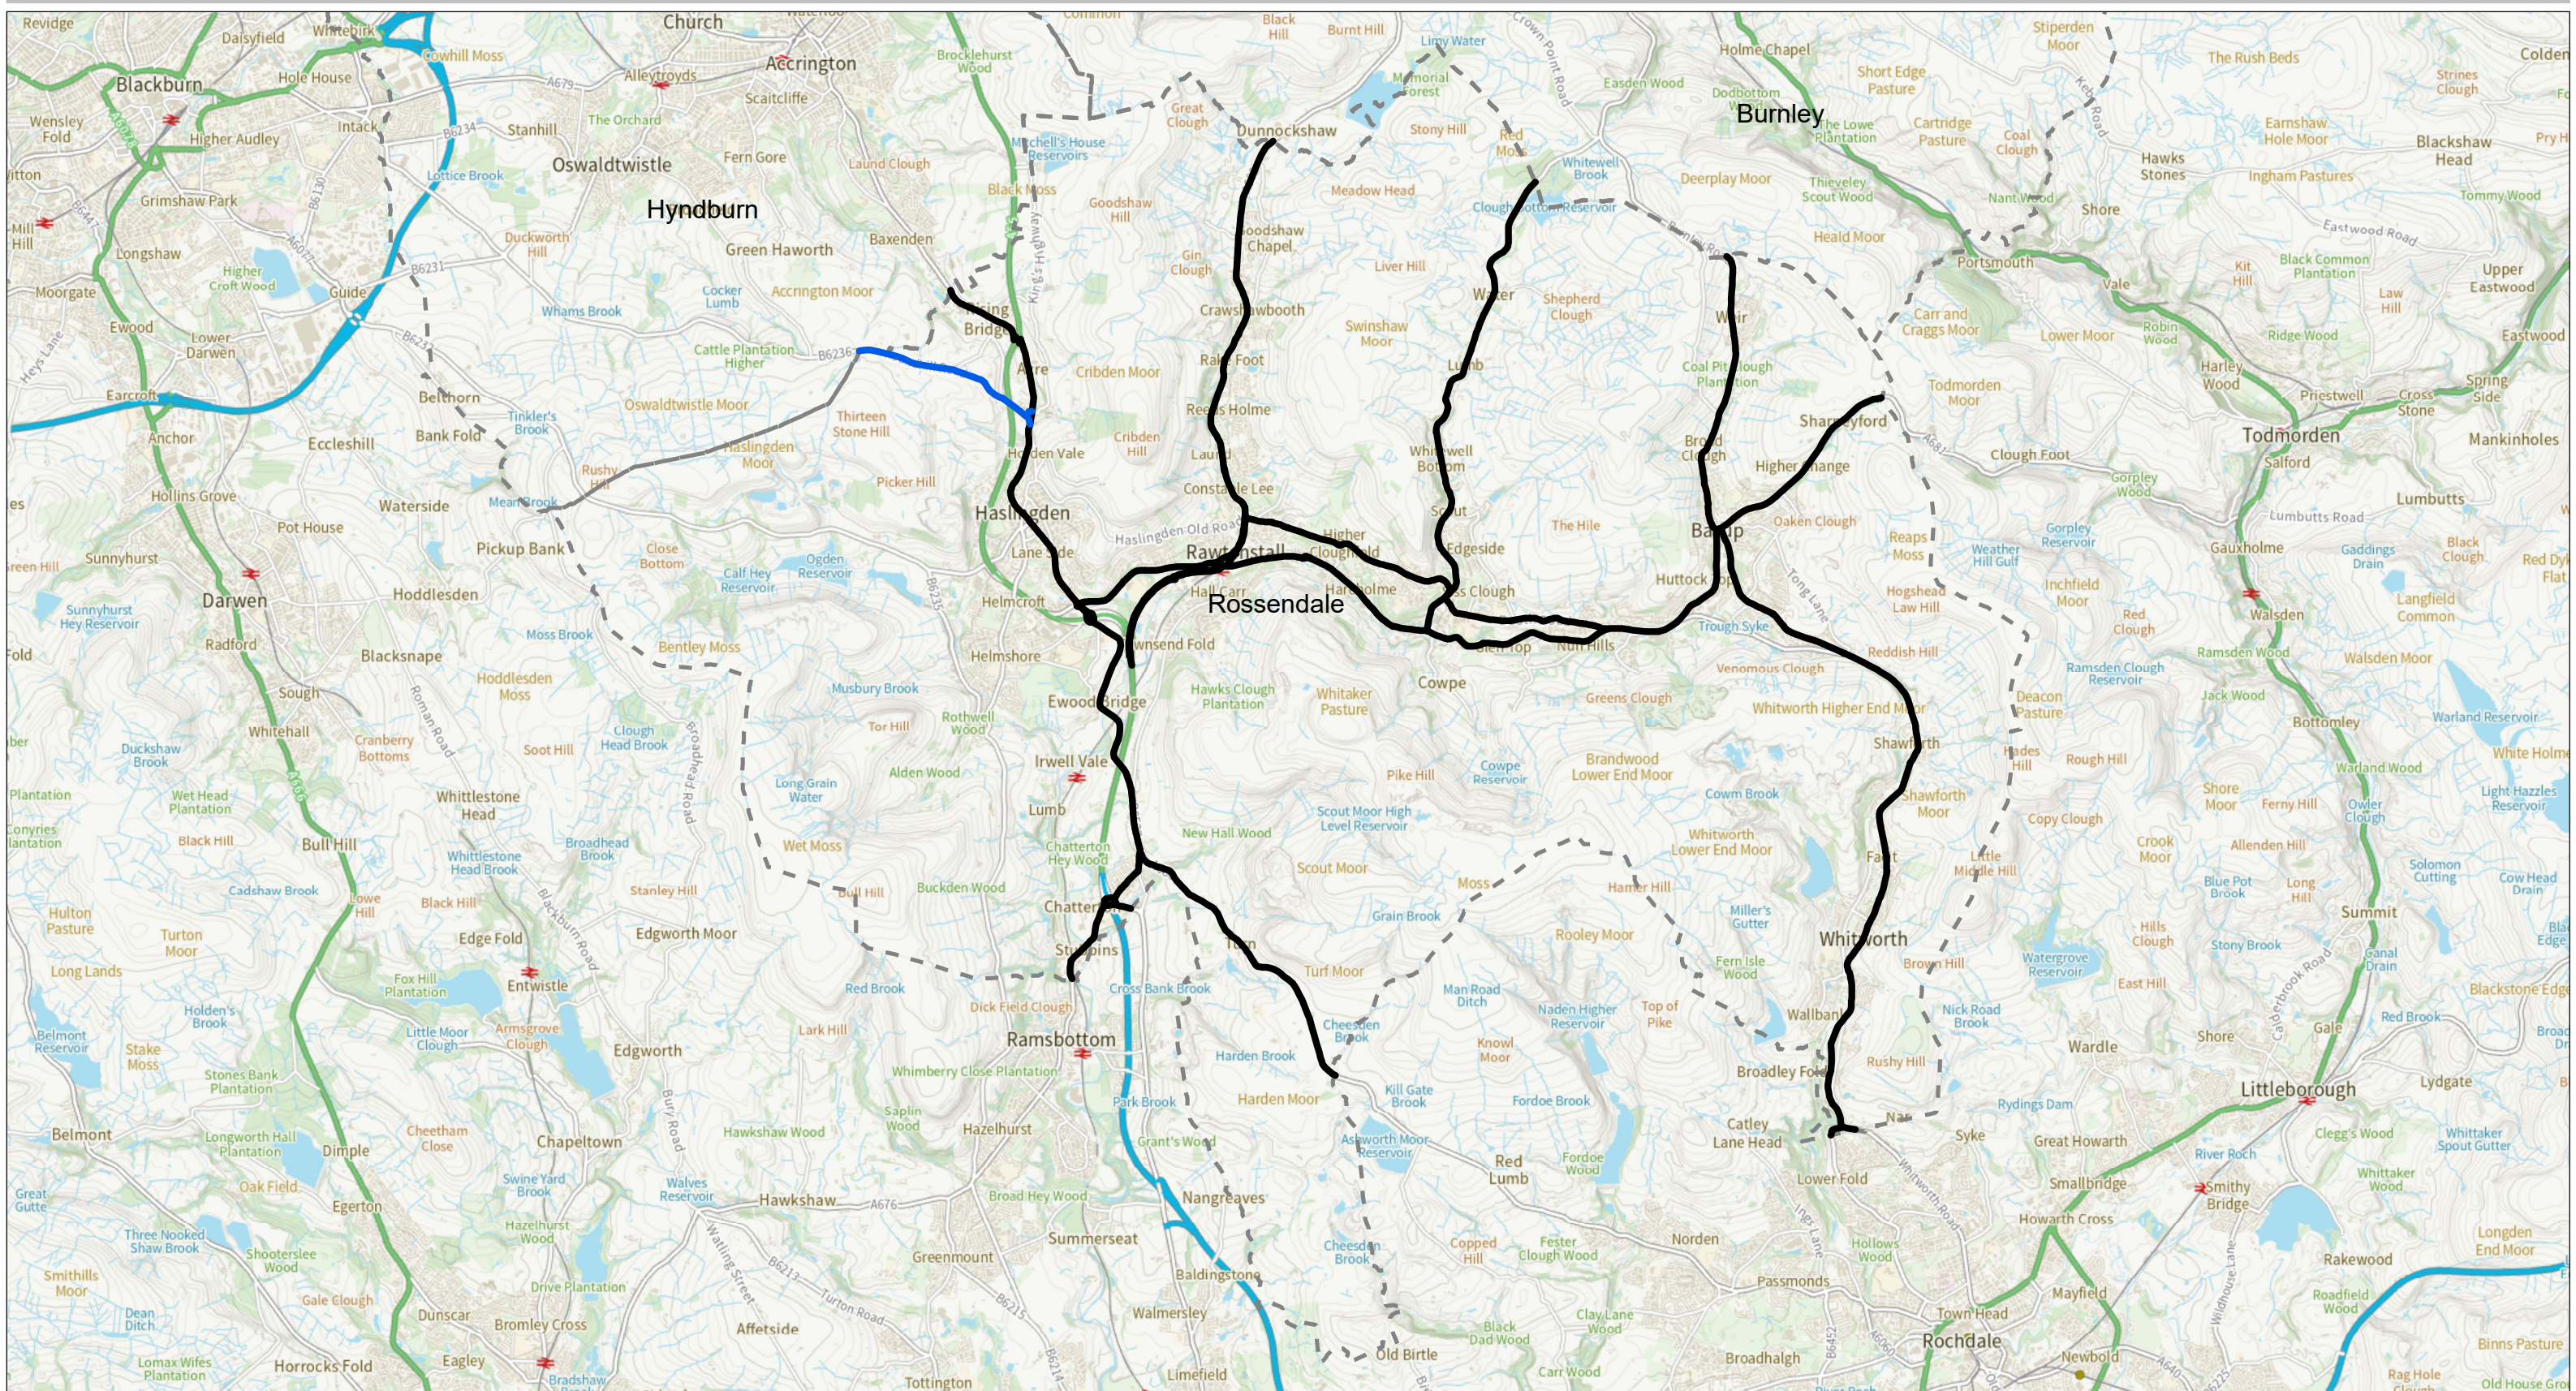

Resilient Route Network Reviewed February 2023

District: Rossendale

Map created : 00/00/0000

Map scale : 1:72,800

Resilient Routes — Added — Removed — Current