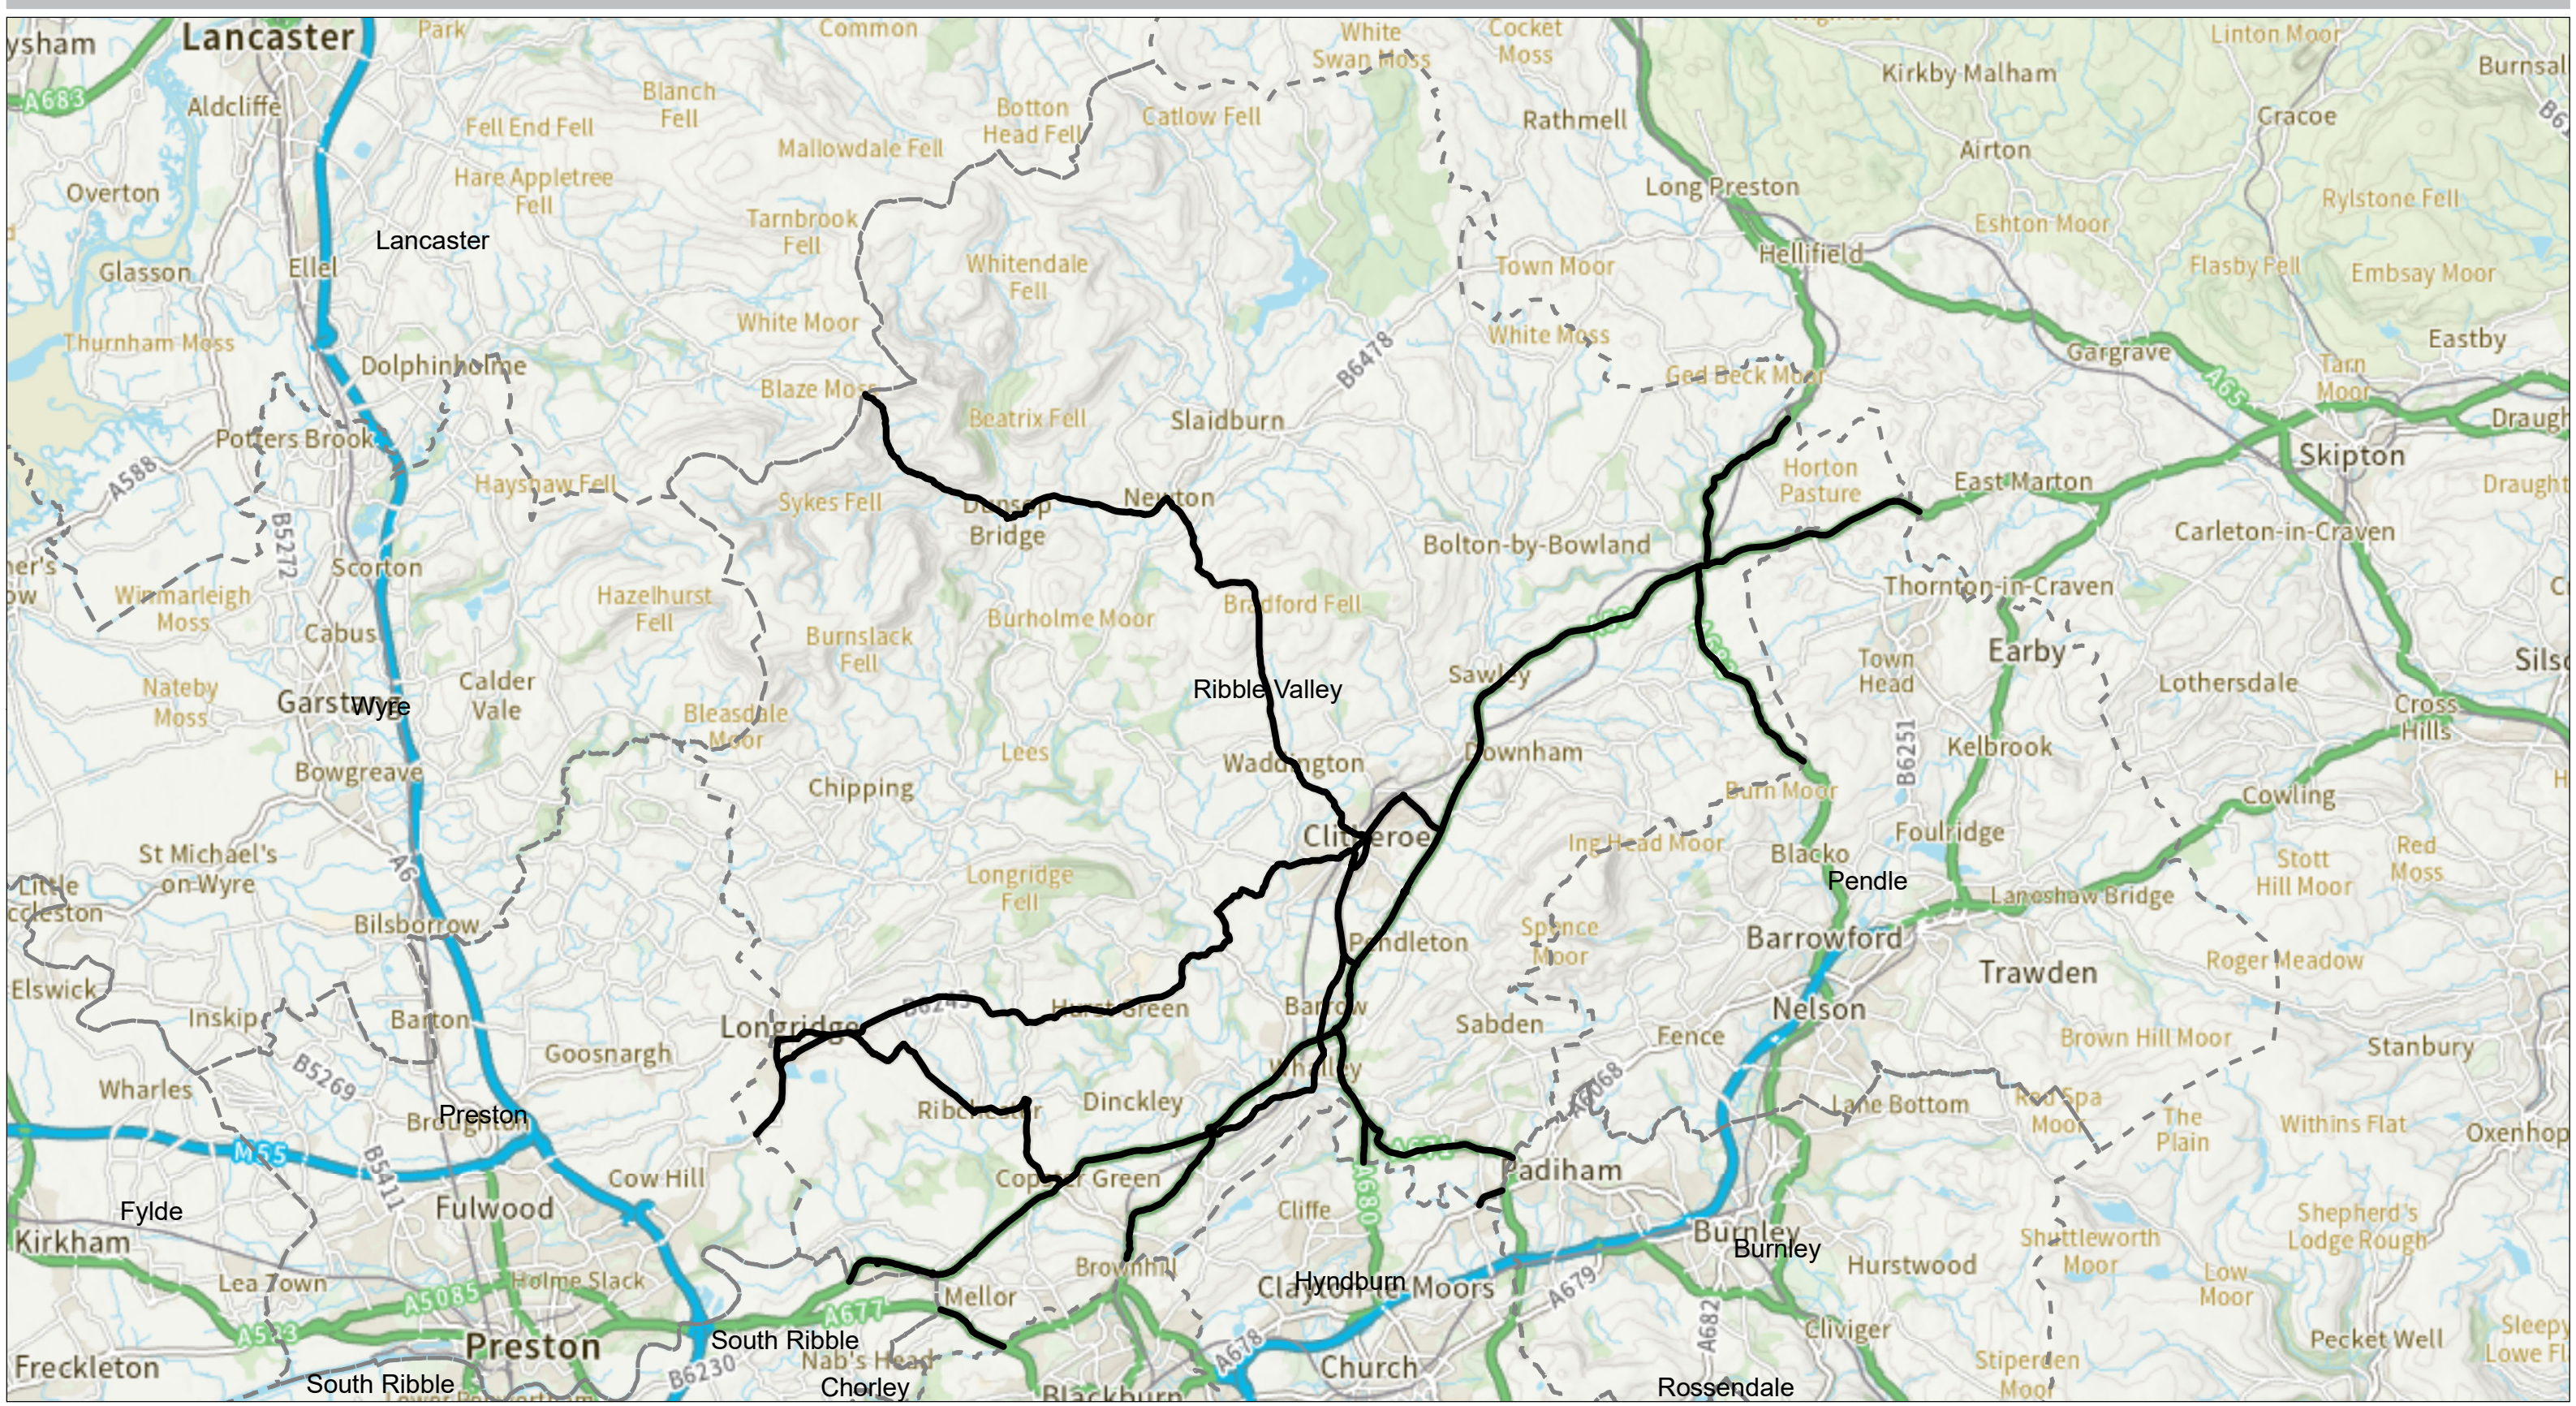

Resilient Route Network Reviewed February 2023

District: Ribble Valley

Map created : 00/00/0000

Map scale : 1:151,400

Resilient Routes — Added — Removed — Current