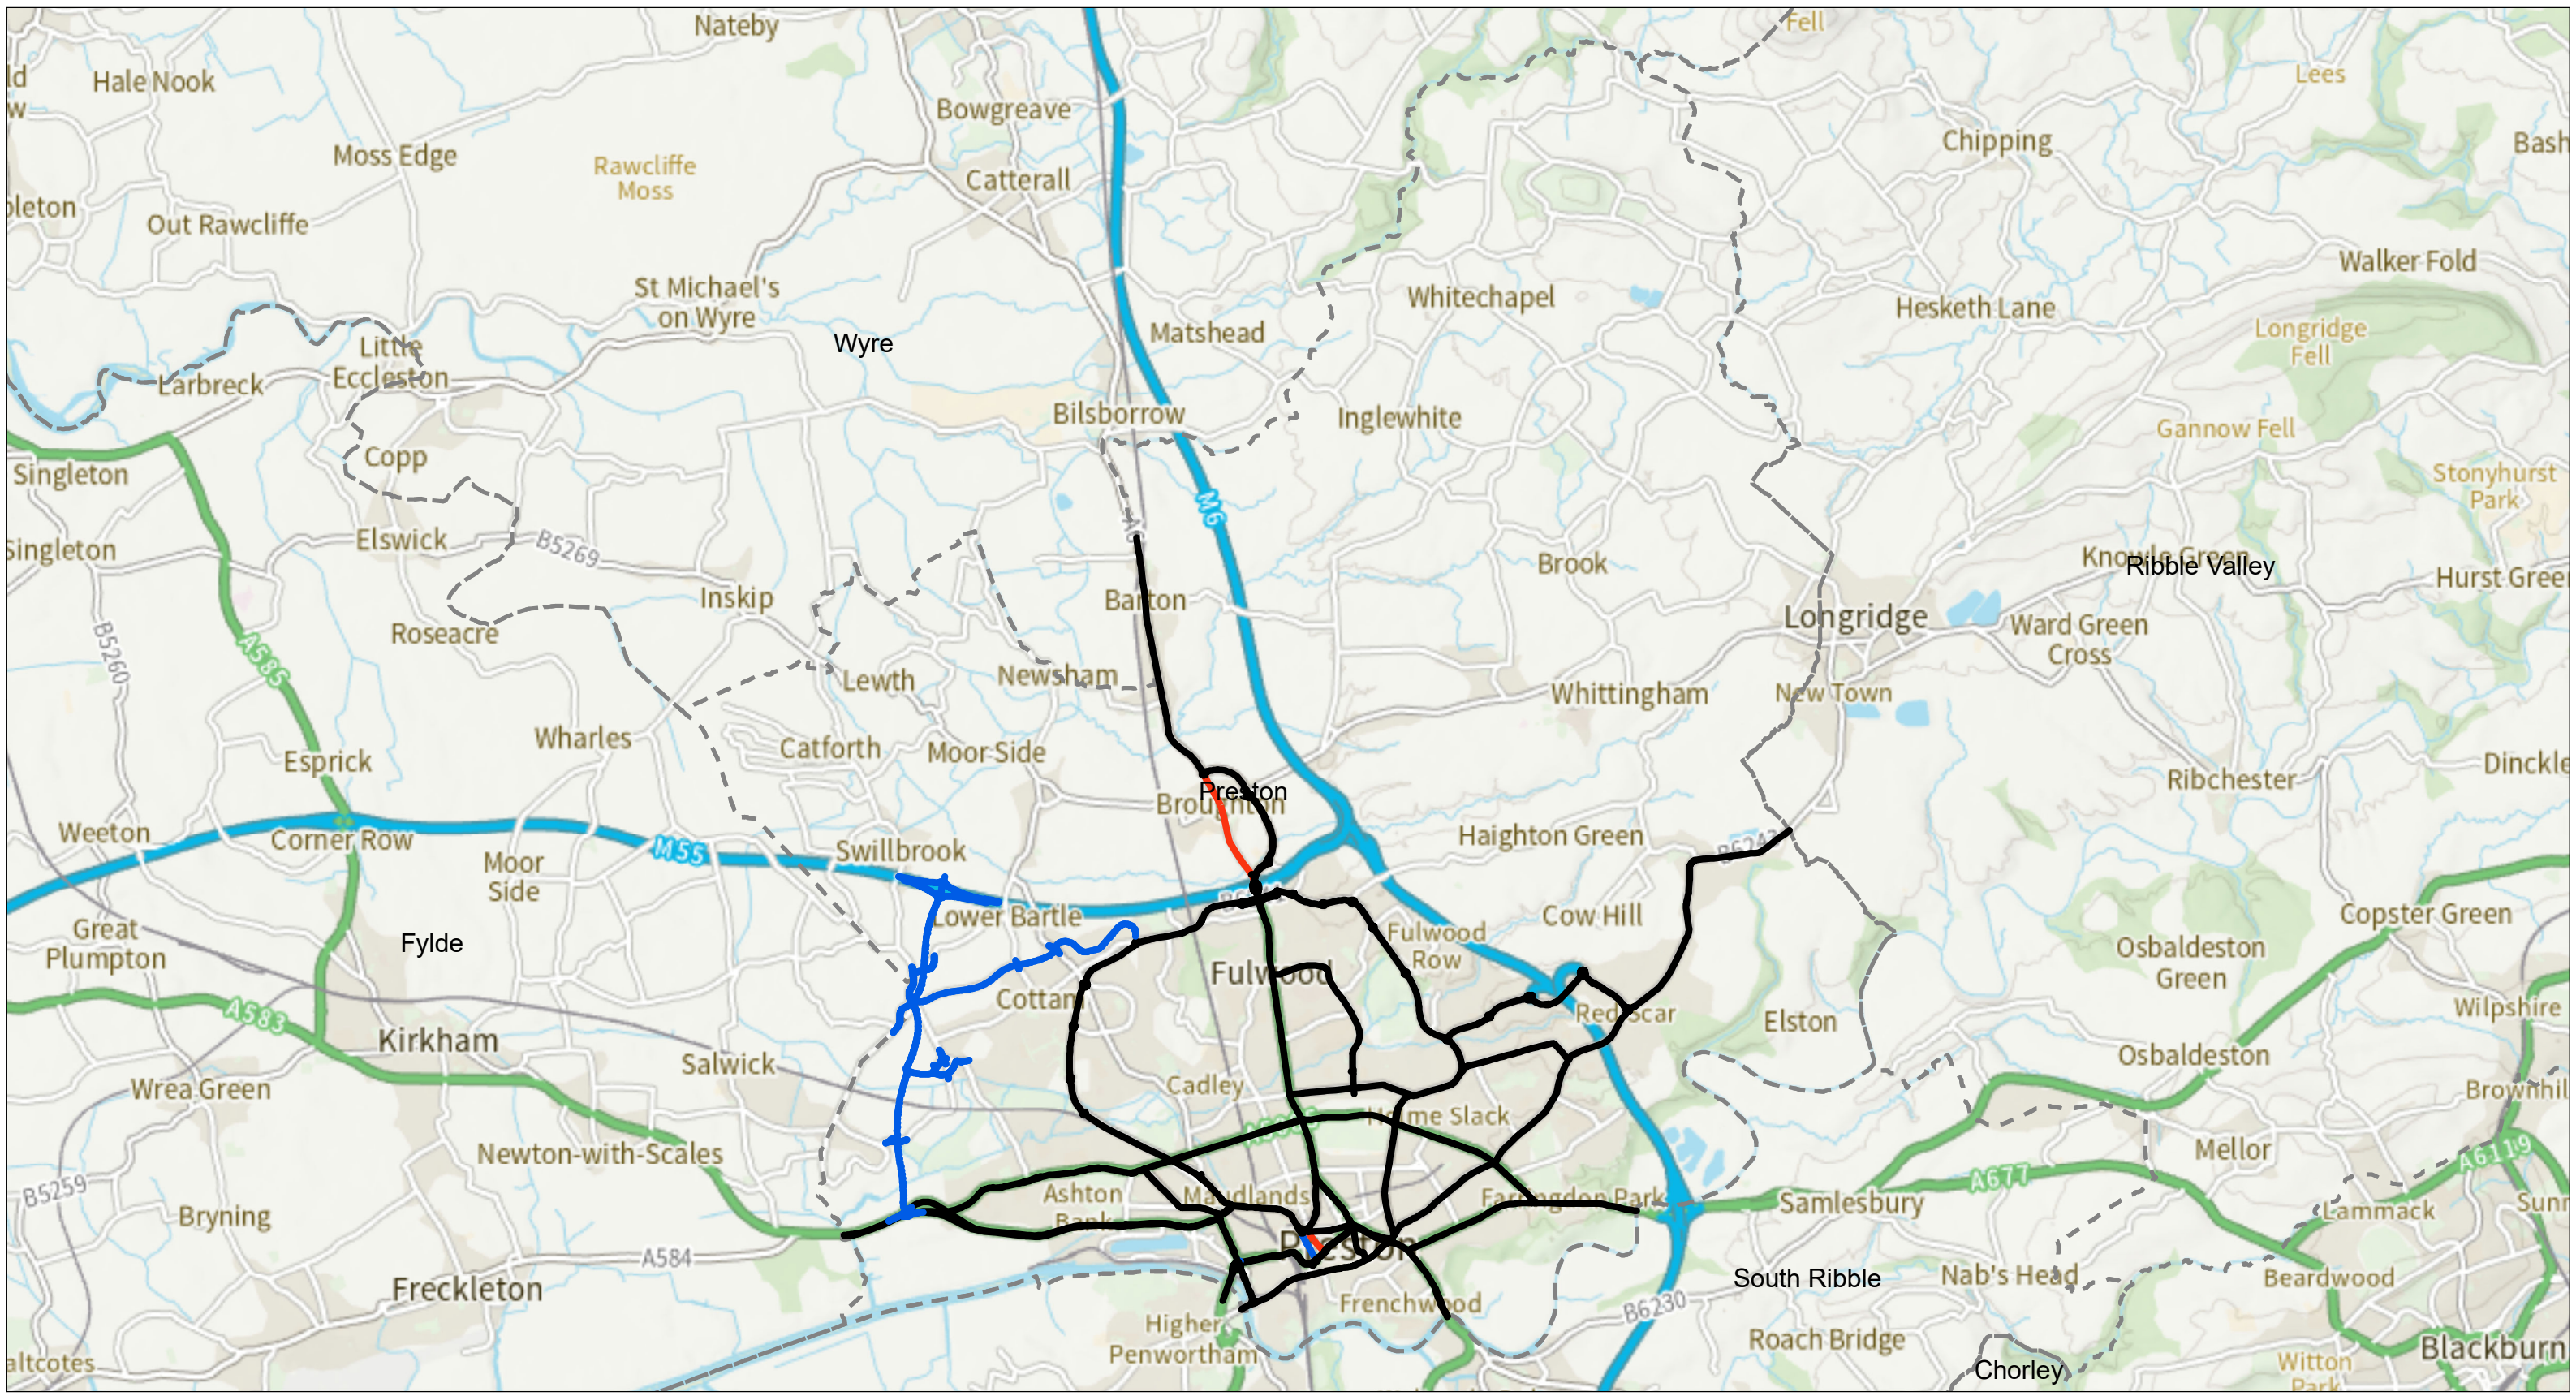

Resilient Route Network Reviewed February 2023

District: Preston

Map created : 00/00/0000

Map scale : 1:76,610

Resilient Routes — Added — Removed — Current