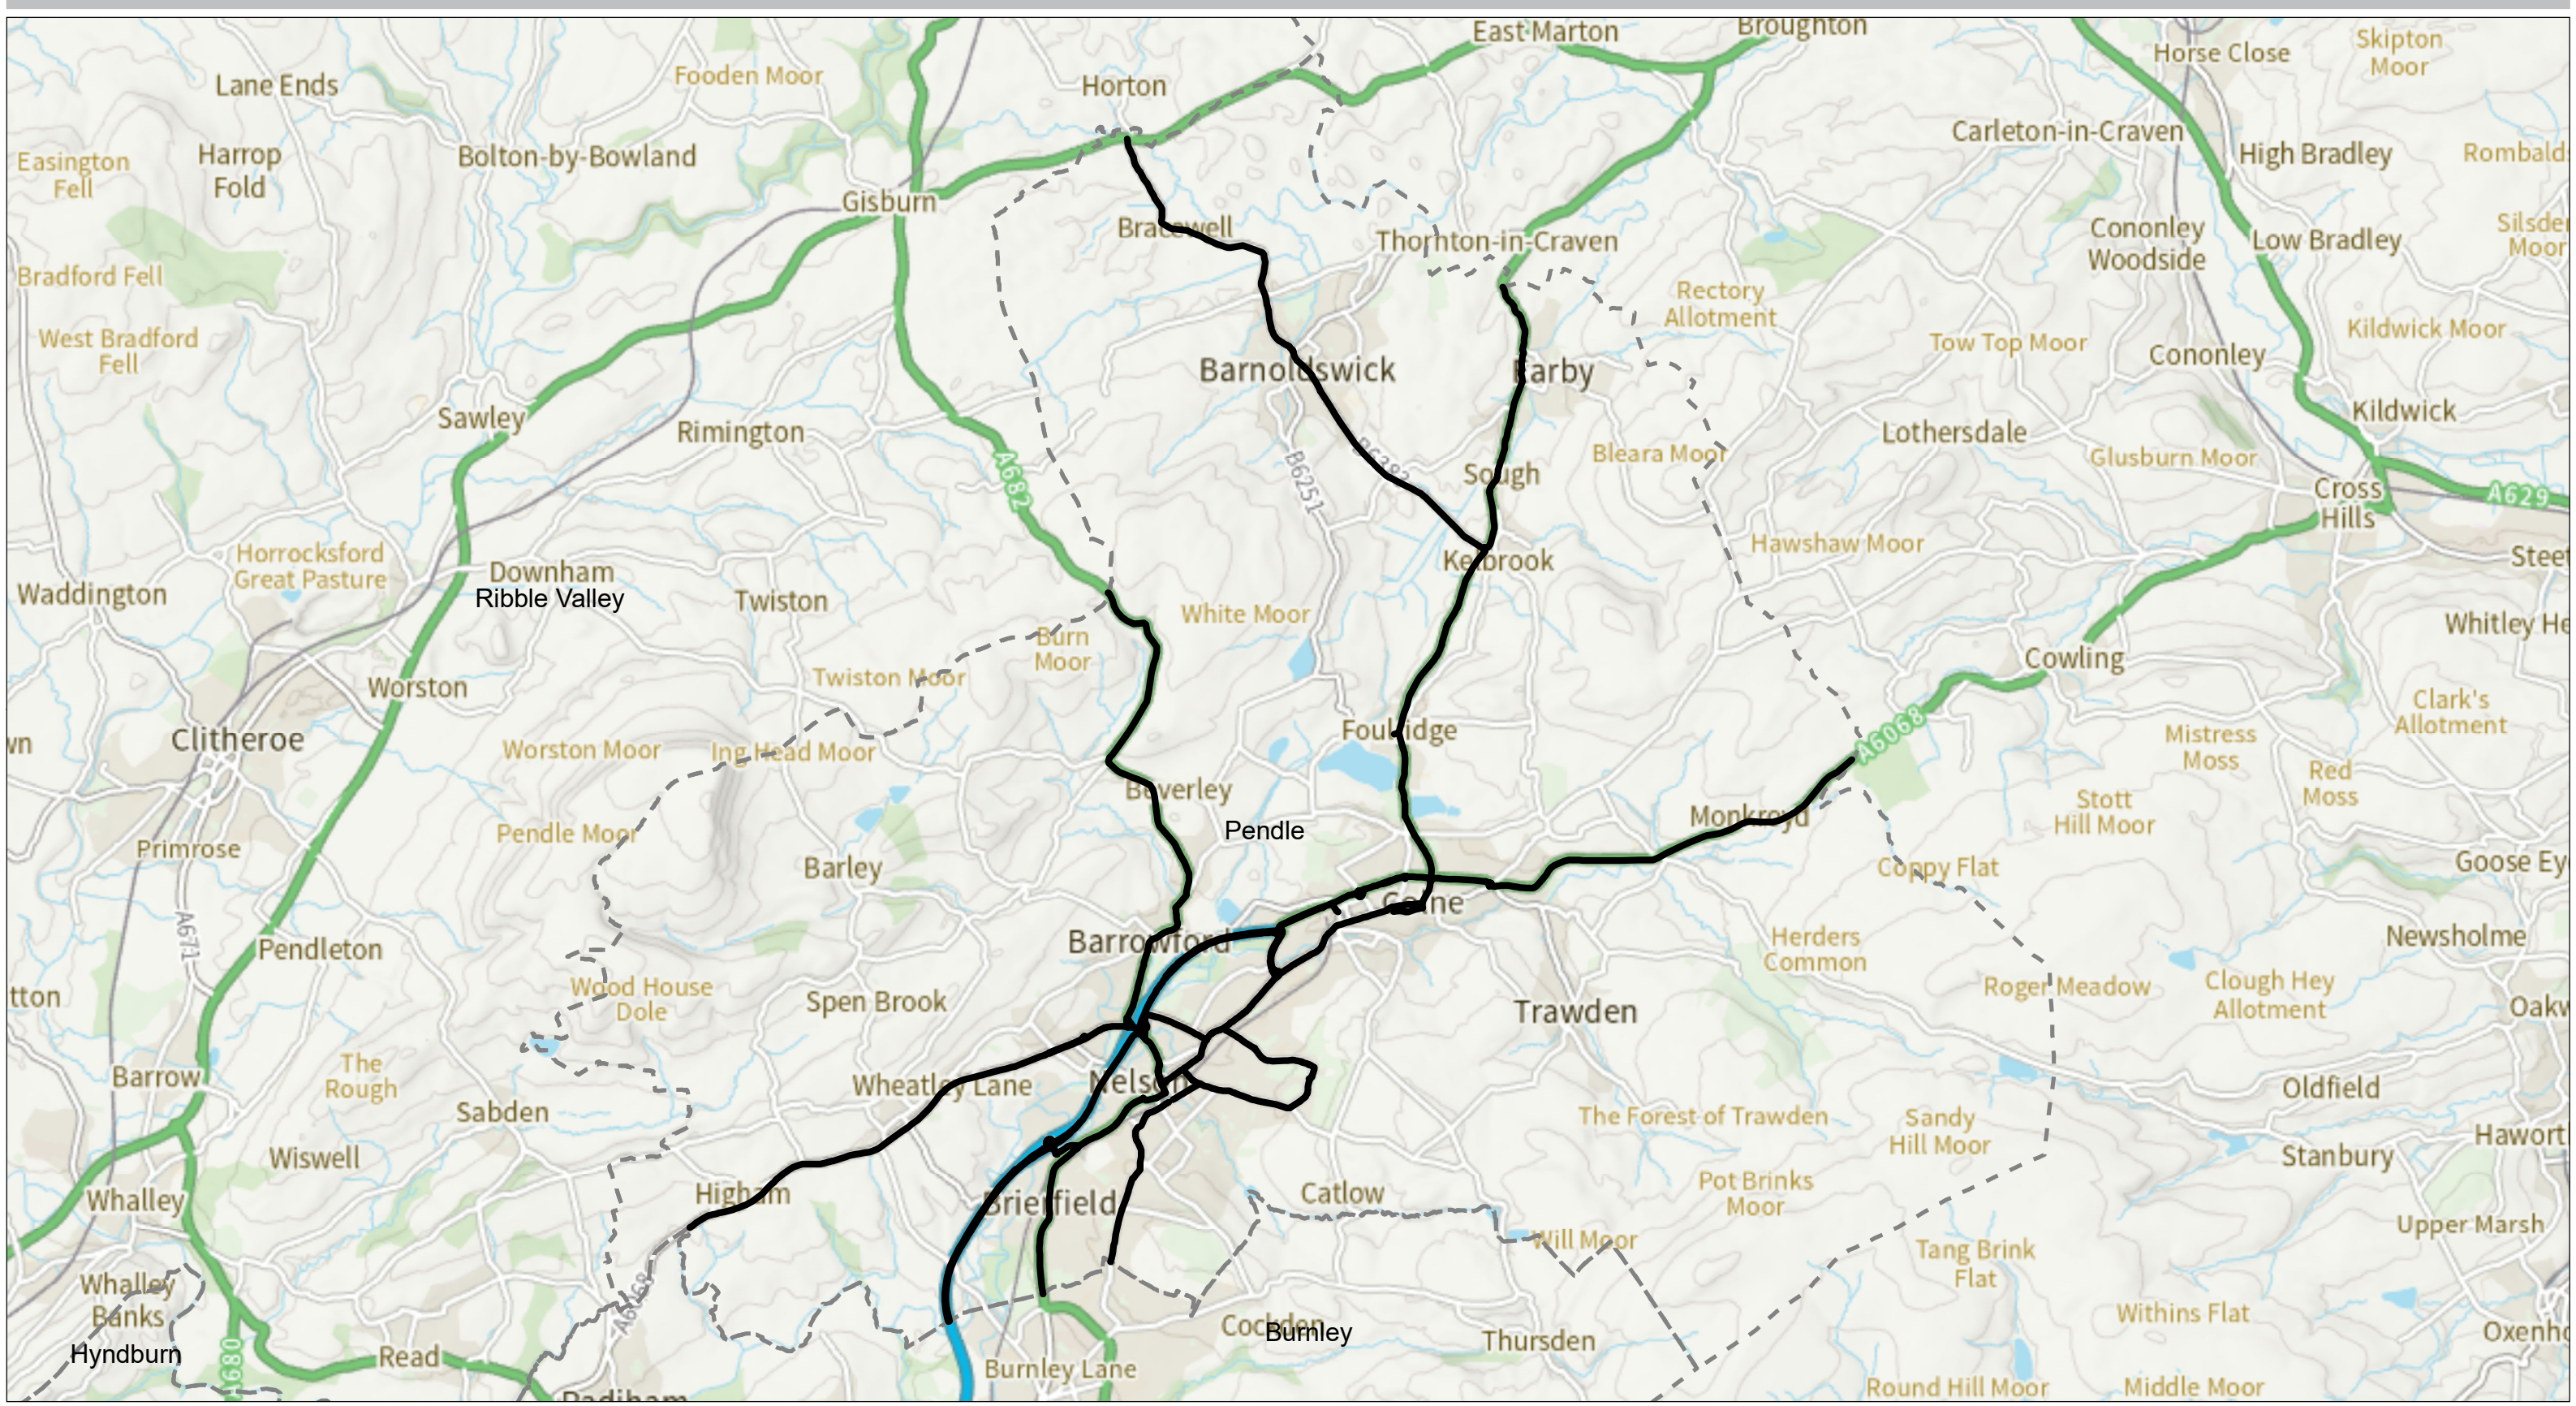

Resilient Route Network Reviewed February 2023

District: Pendle

Map created : 00/00/0000

Map scale : 1:76,000

Resilient Routes — Added — Removed — Current