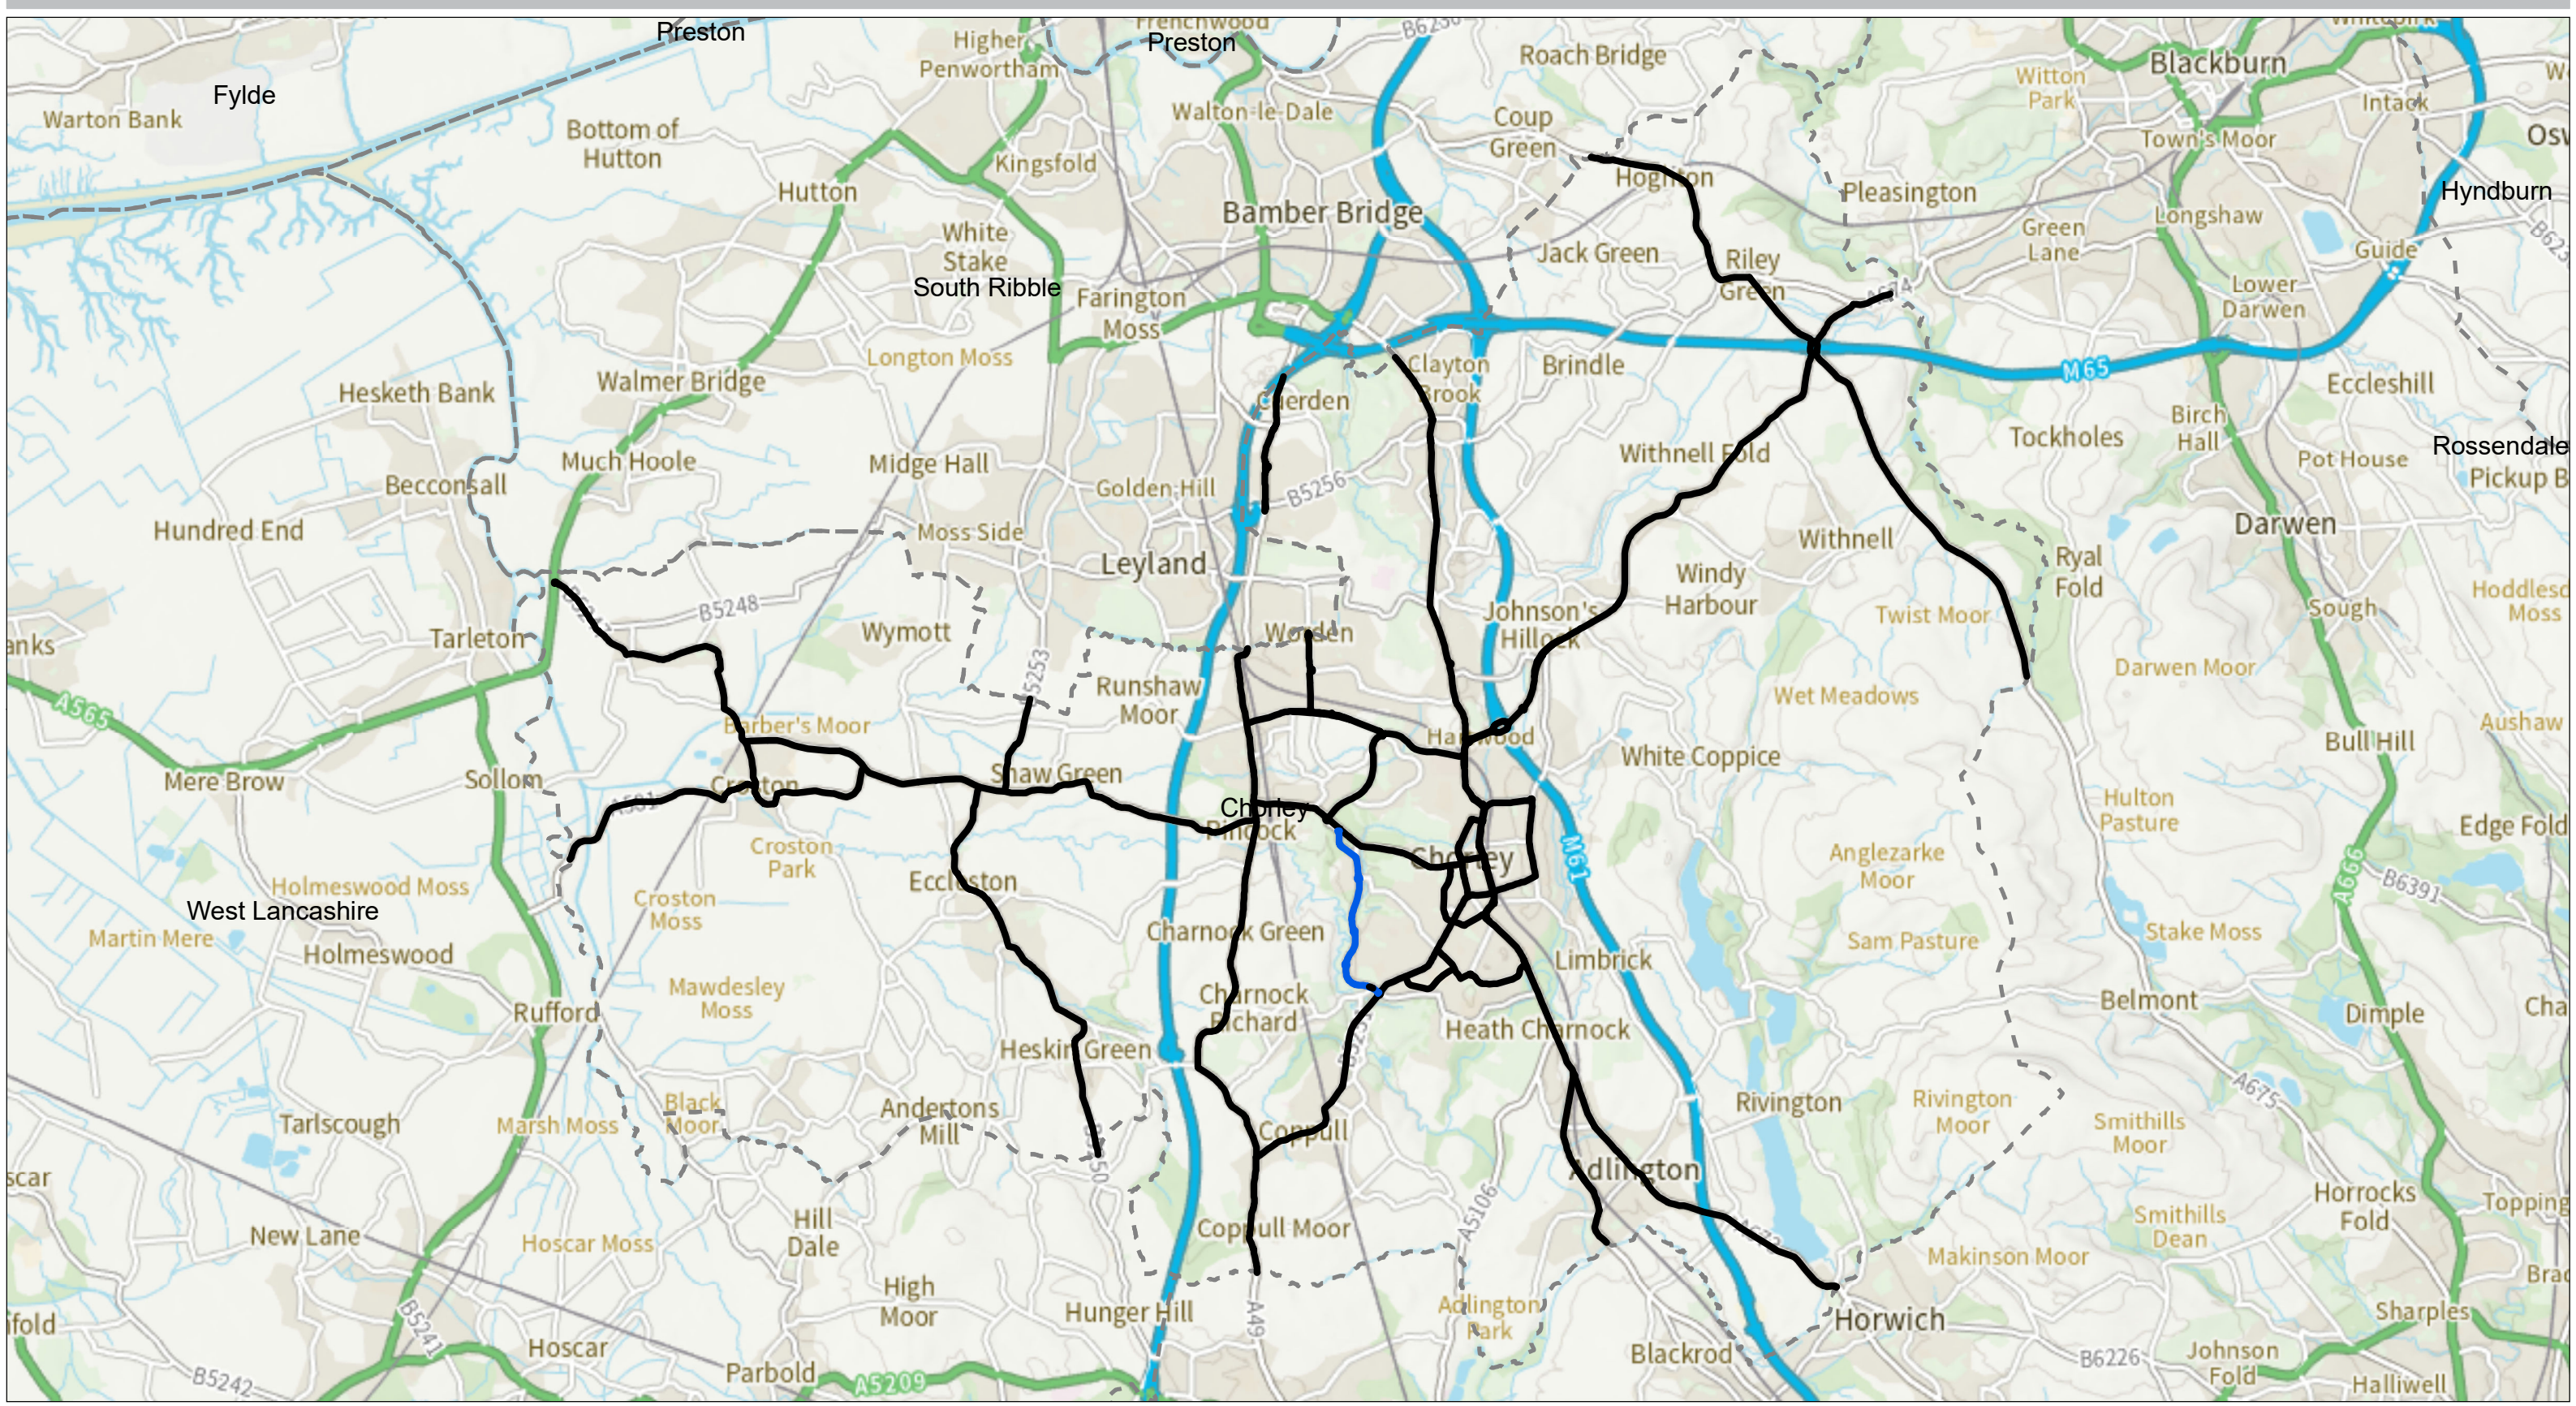

Resilient Route Network Reviewed February 2023

District: Chorley

Map created : 00/00/0000

Map scale : 1:81,650

Resilient Routes — Added — Removed — Current