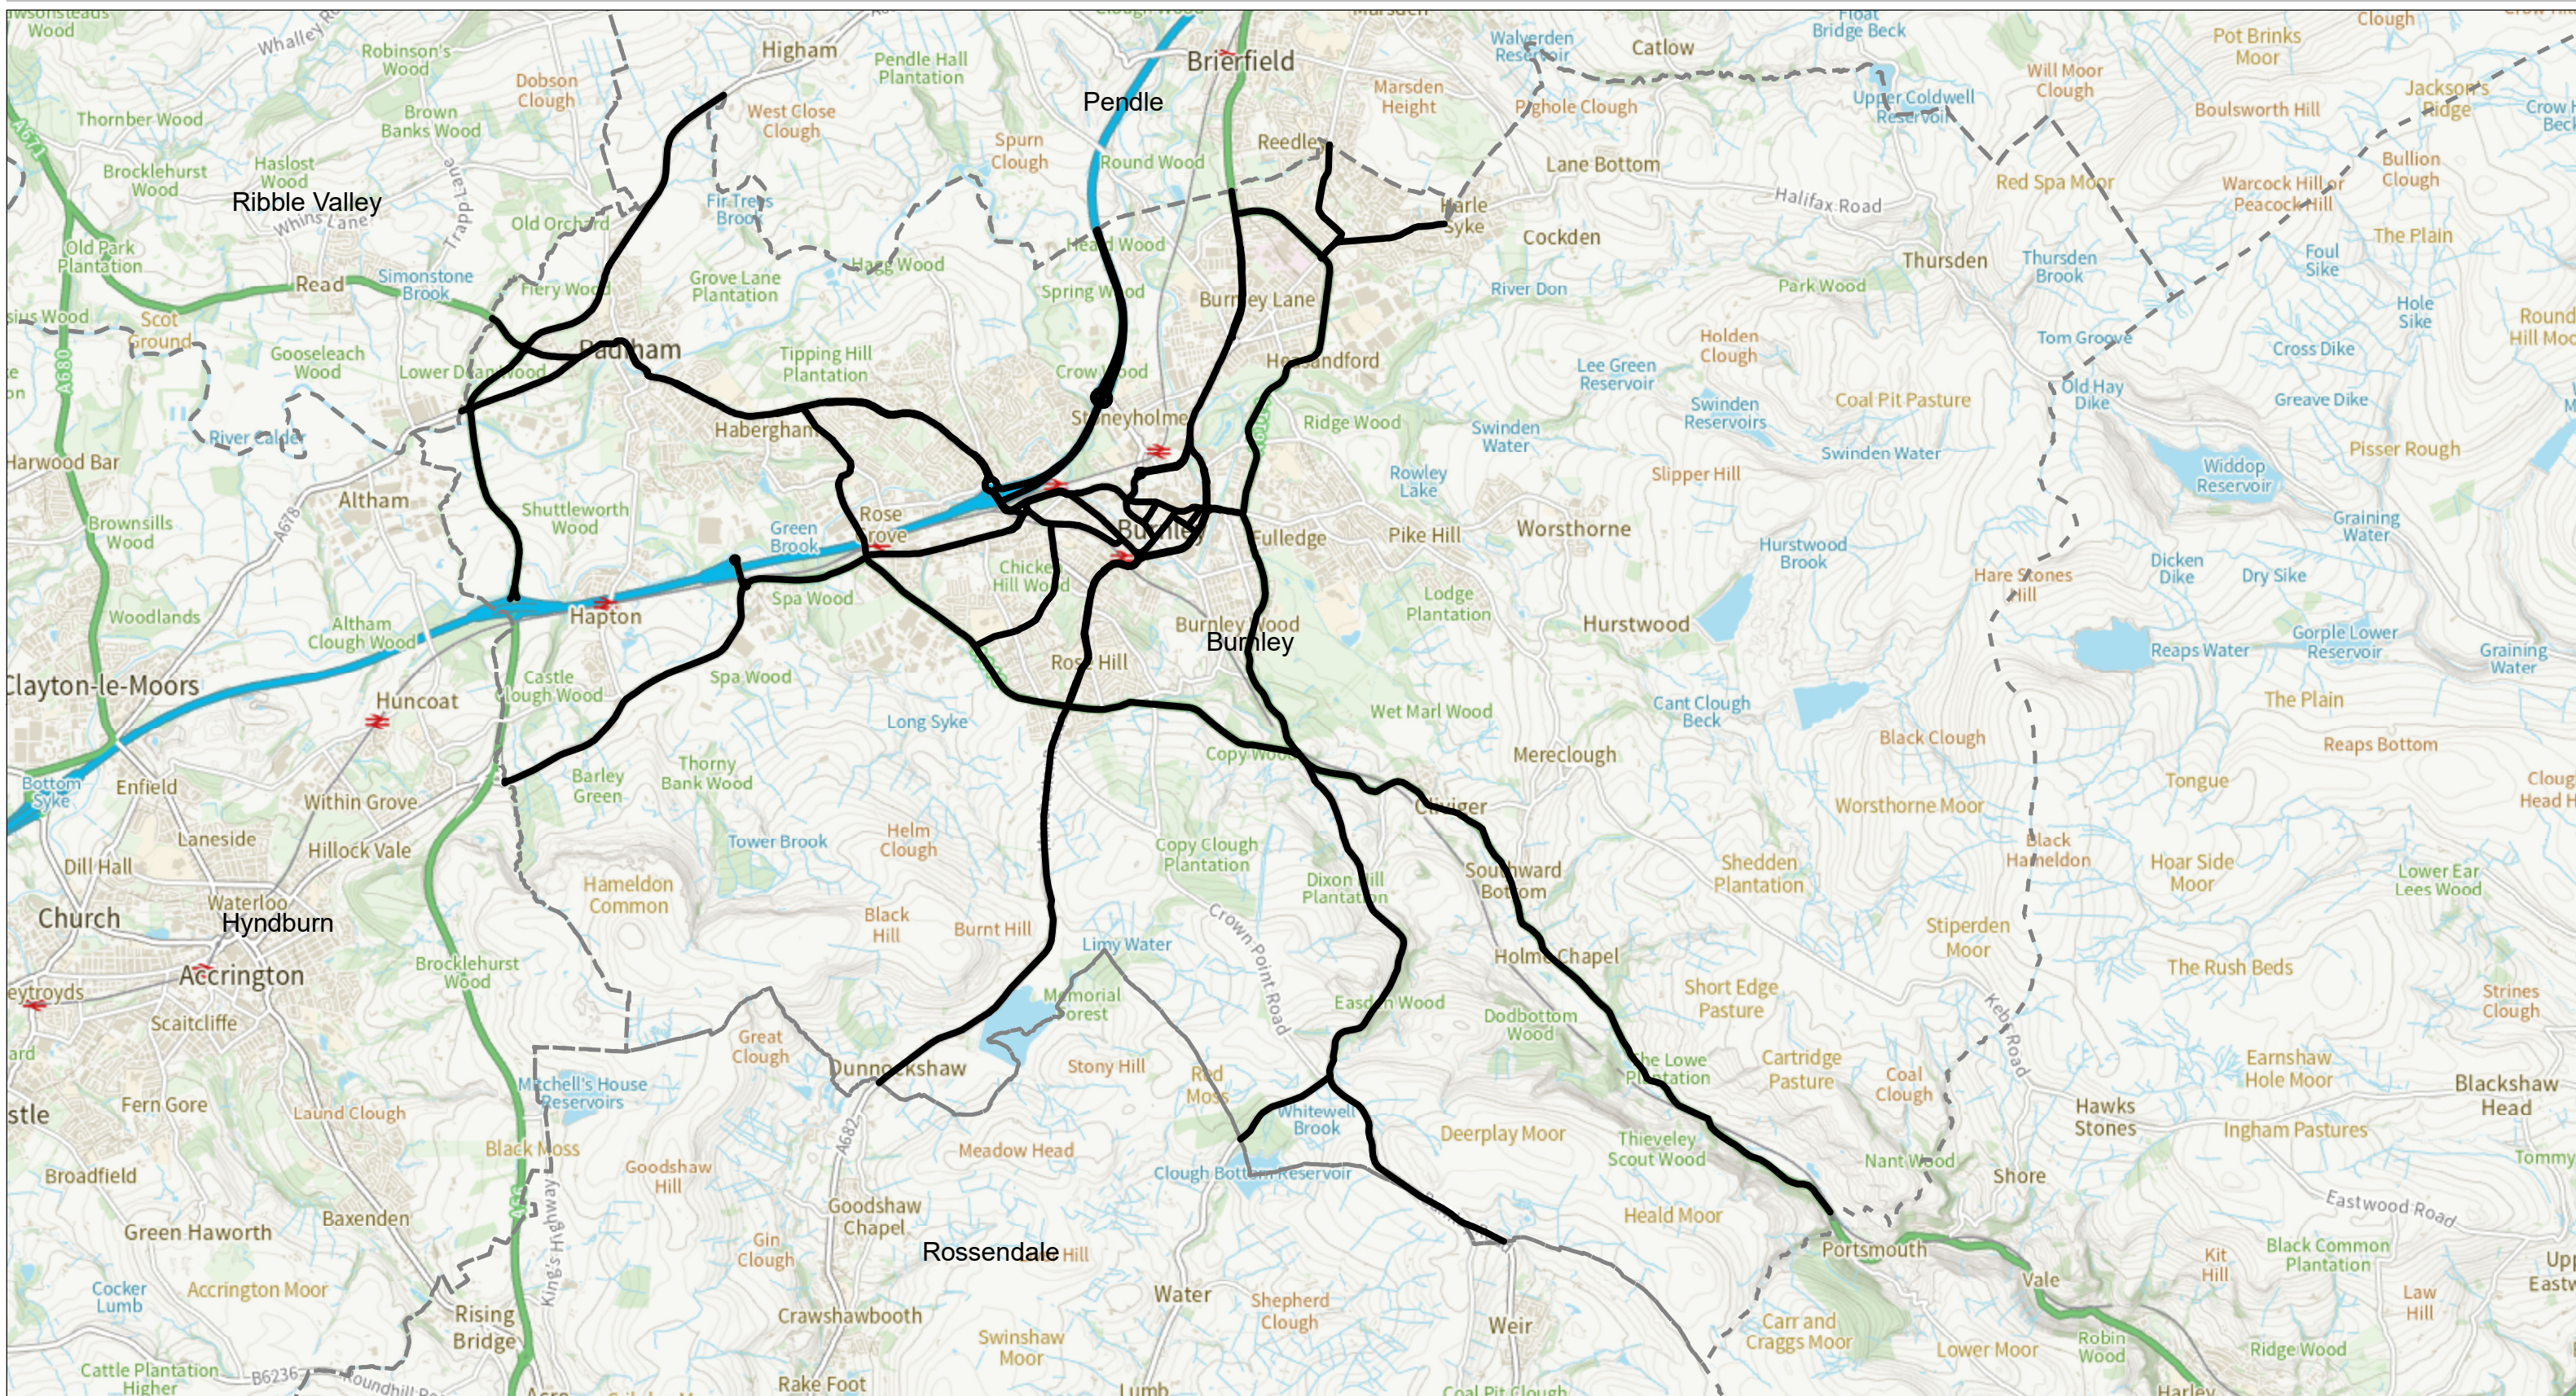

# Resilient Route Network Reviewed February 2023

District: Burnley

Map created : 00/00/0000

Map scale : 1:53,010

**Resilient Routes** — Added — Removed — Current