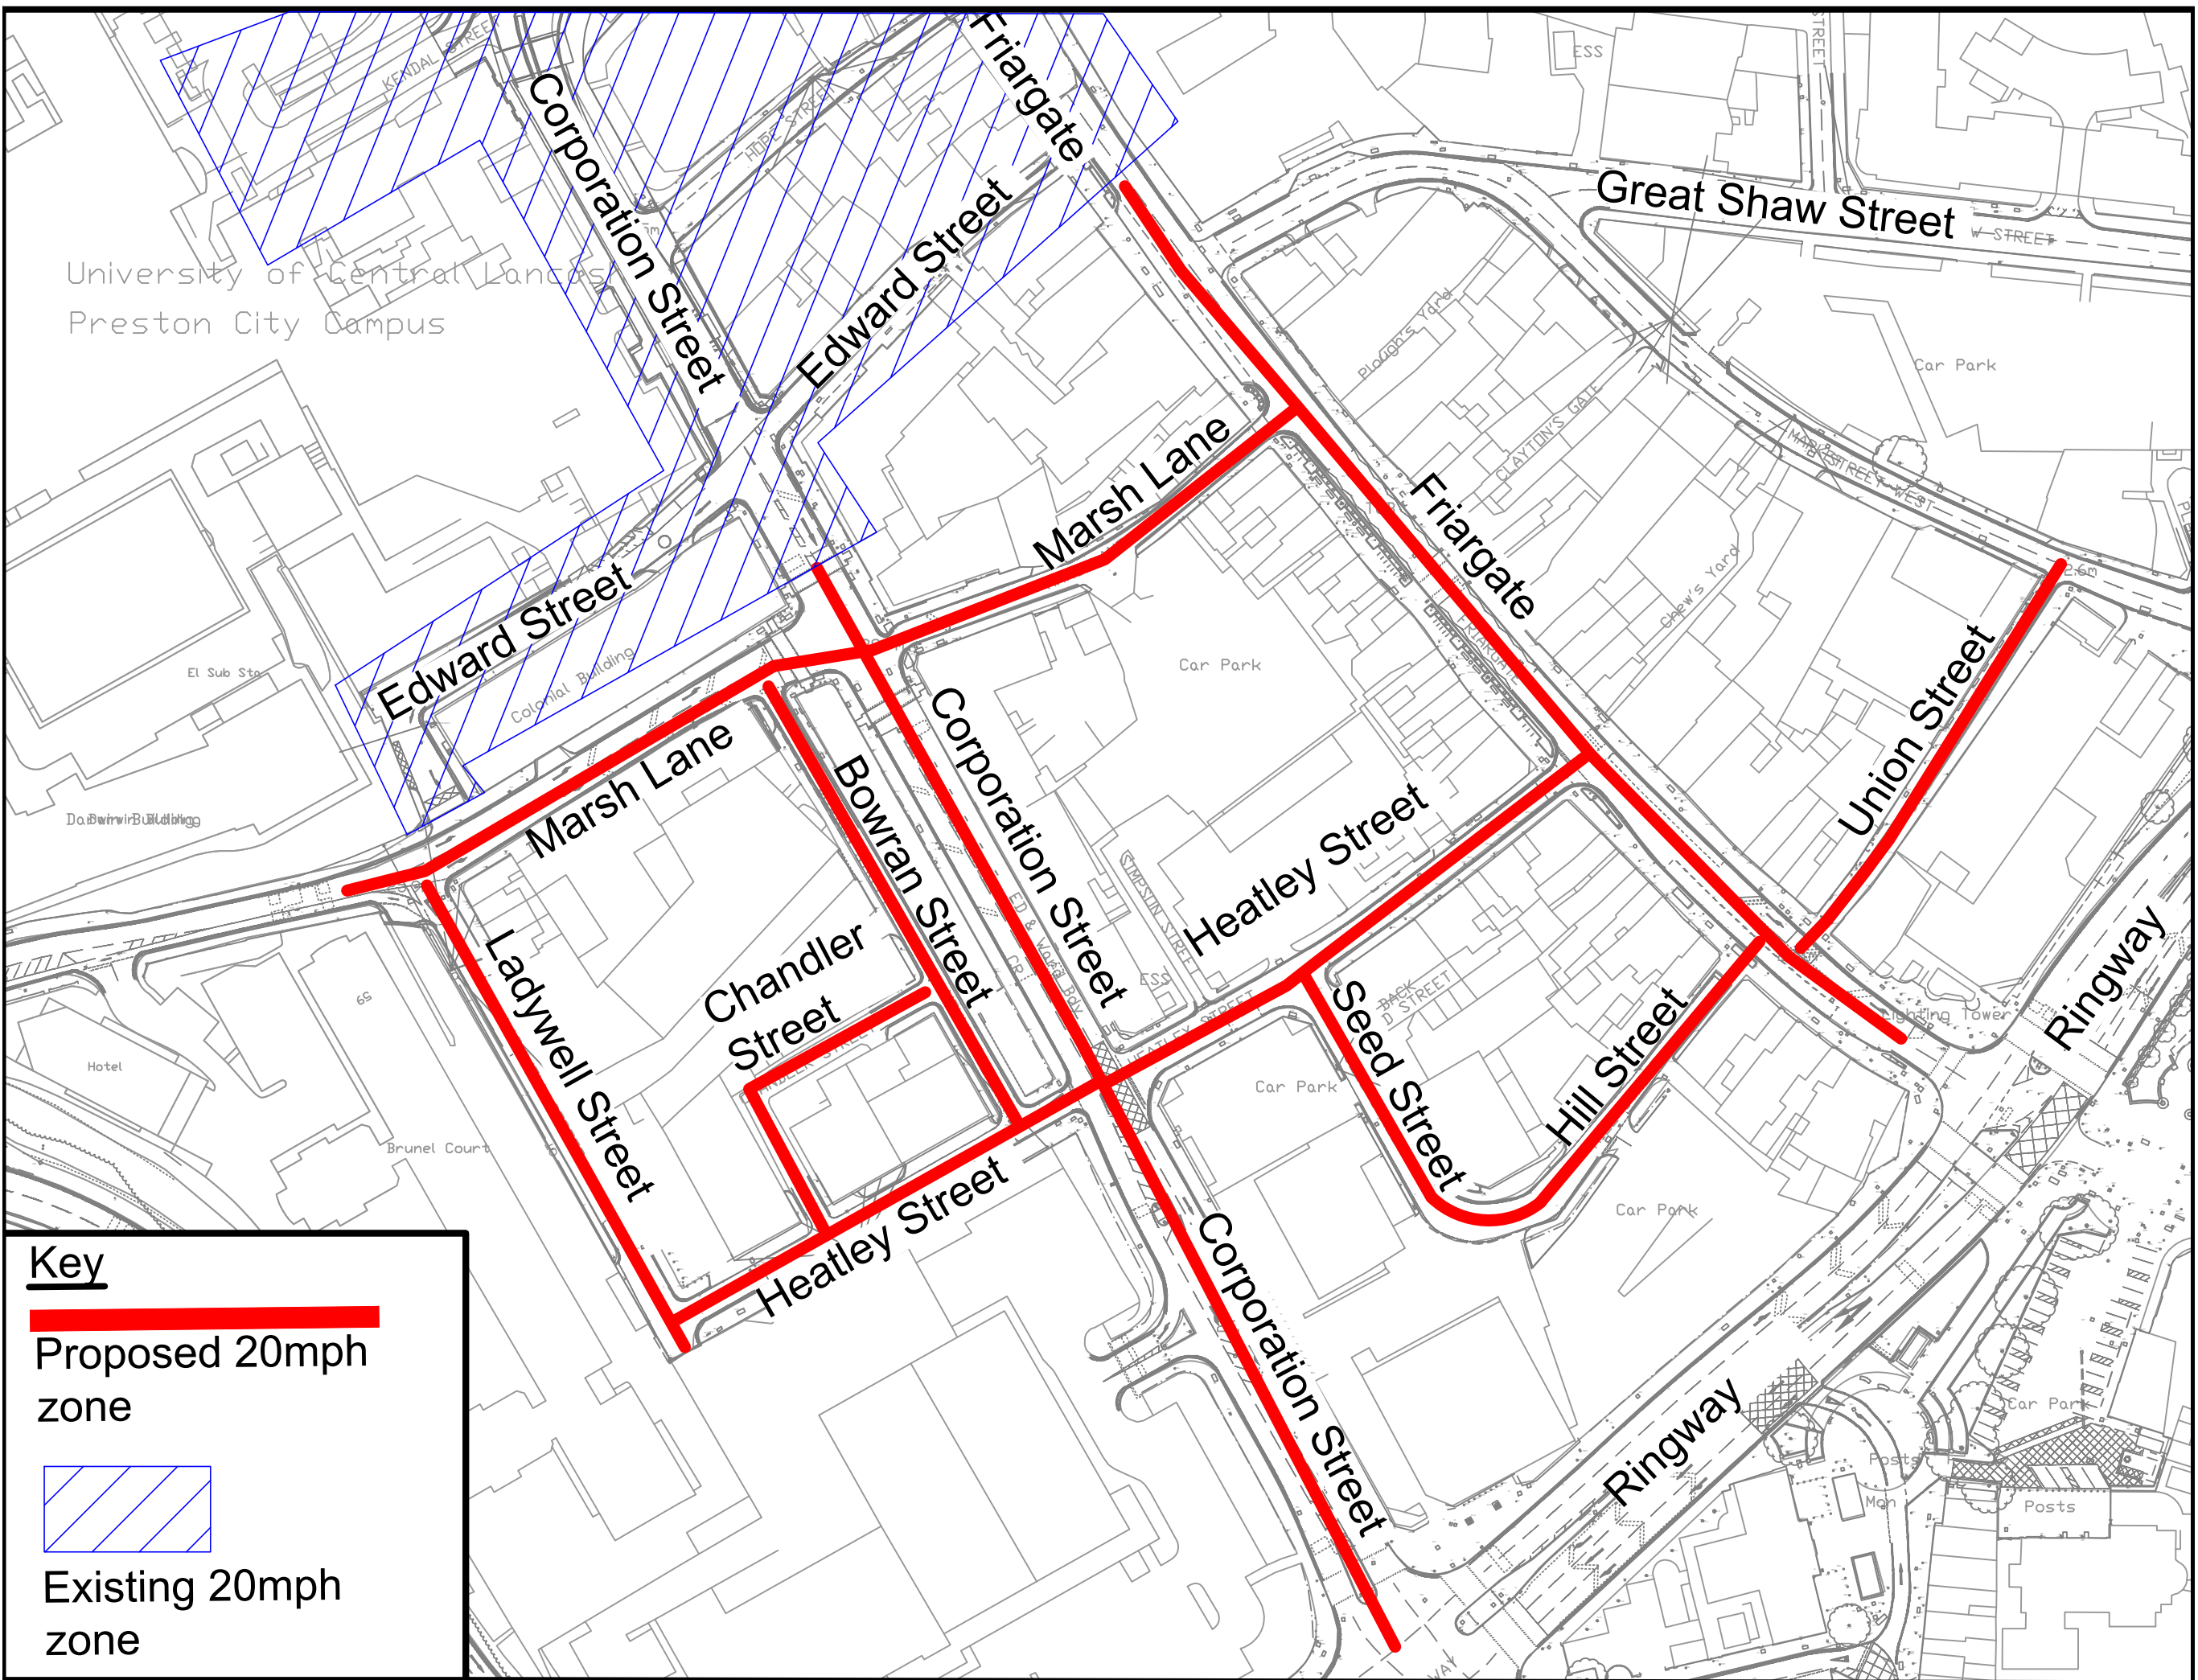

University of Central Lancashire  
Preston City Campus

**Key**

-  Proposed 20mph zone
-  Existing 20mph zone