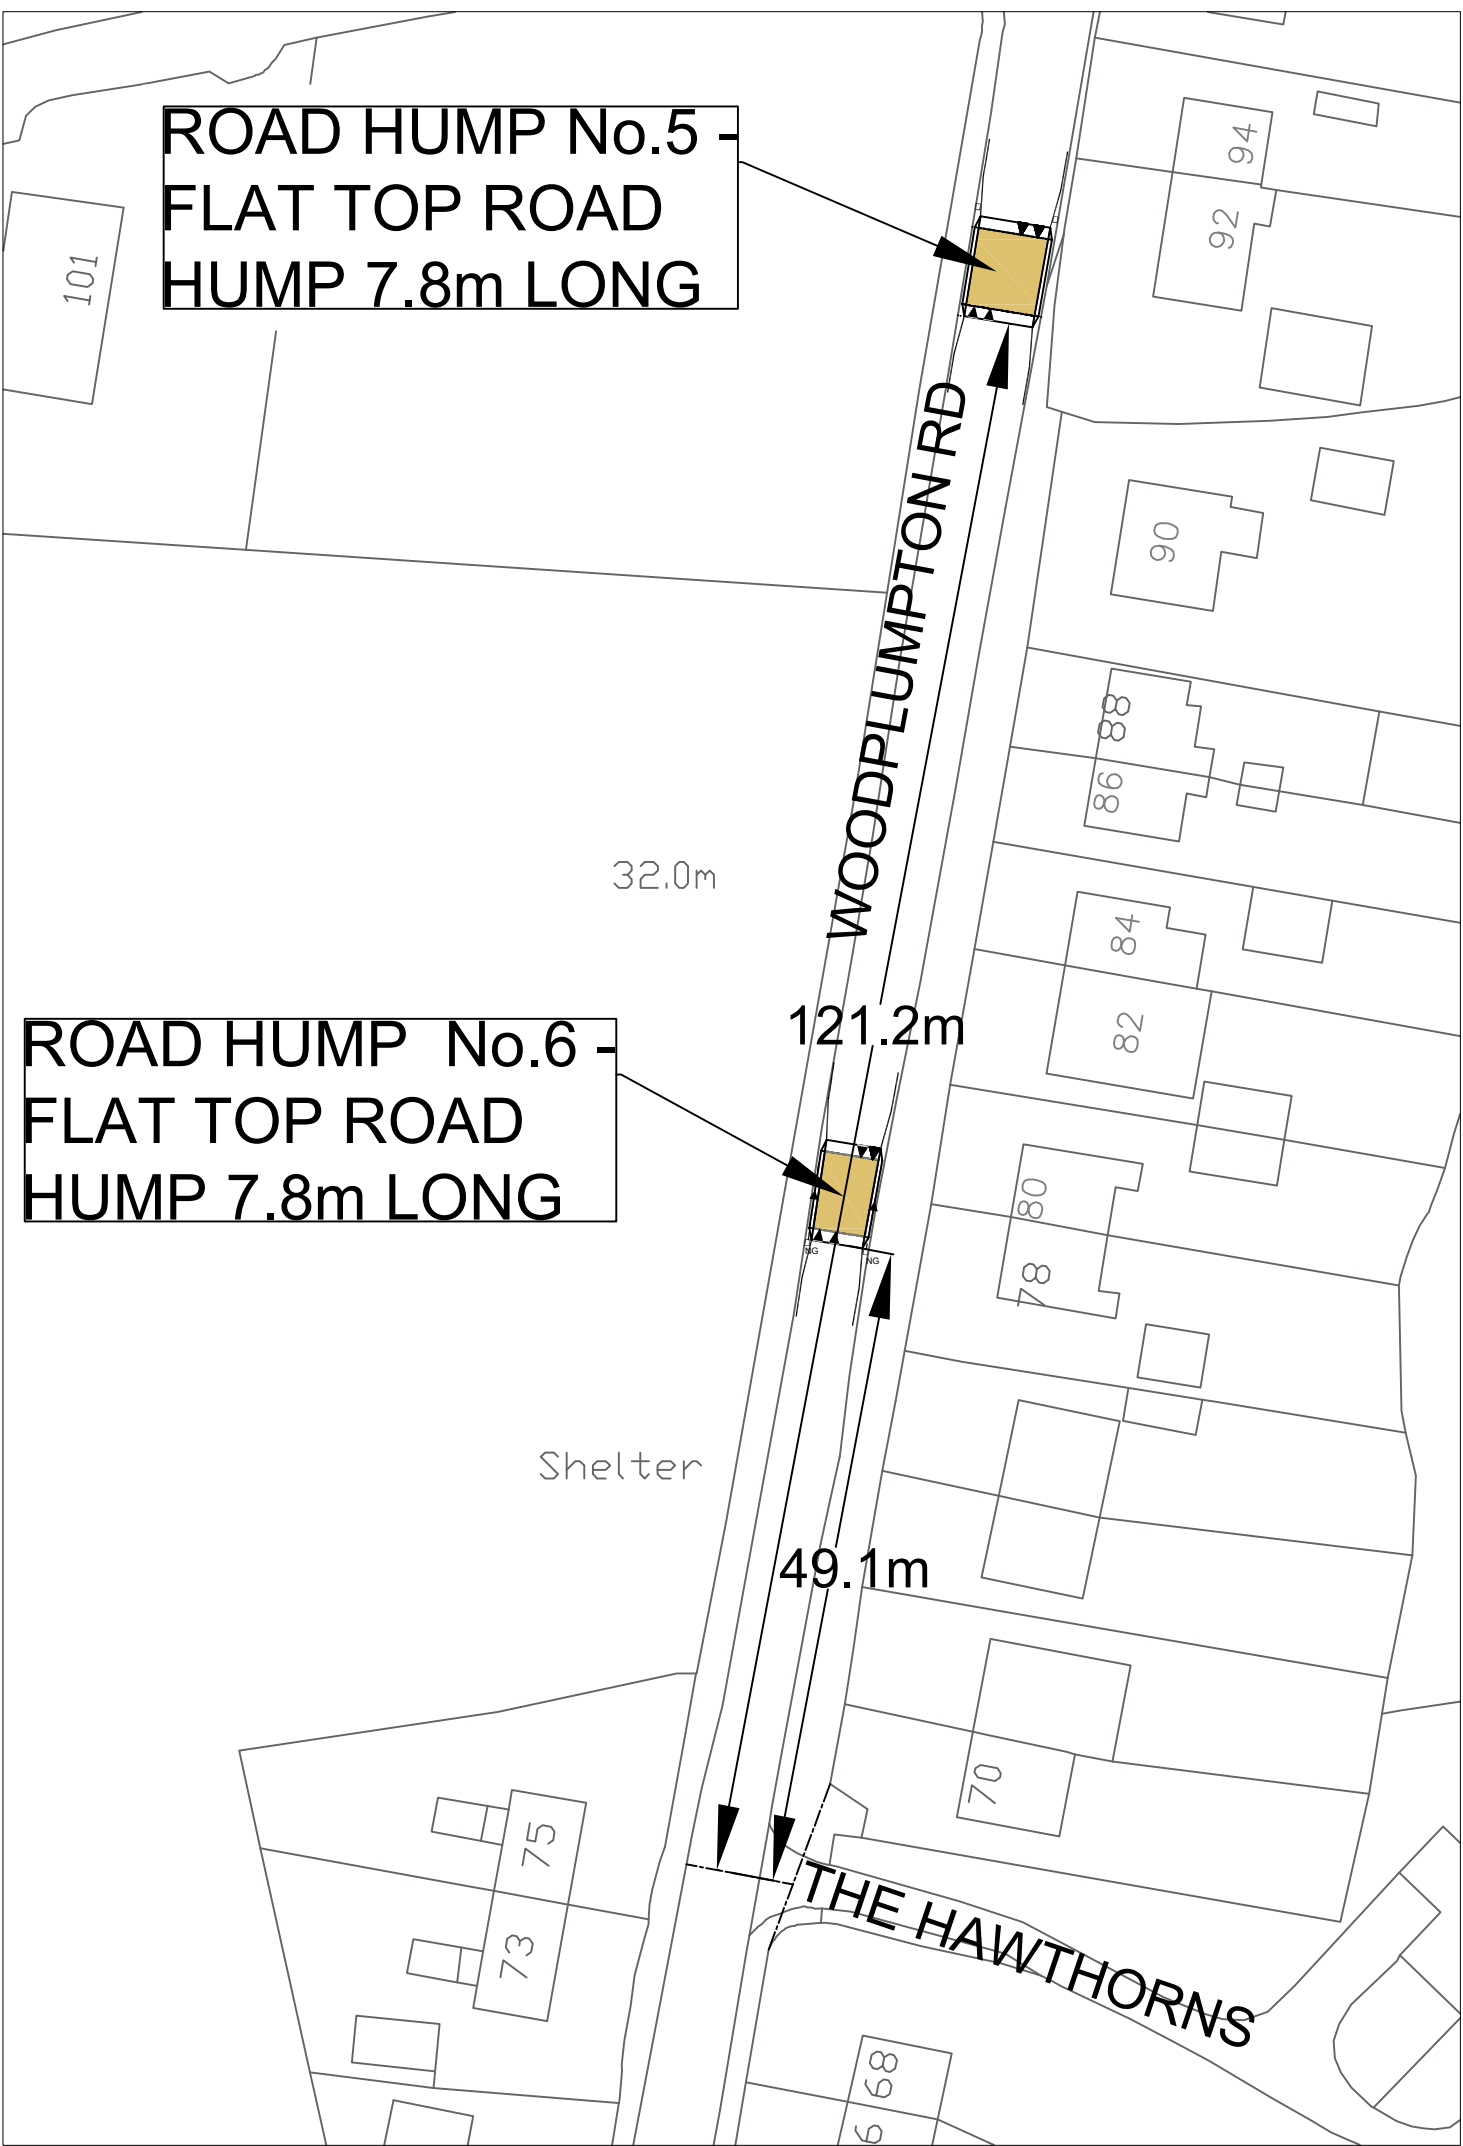

25.6m

B 5269

NEWSHAM HALL LANE

WHITE CROSS

B 5411

WOODPLUMPTON ROAD

104.7m

ROAD HUMPH No.1
- FLAT TOP ROAD
HUMPH 7.8m LONG

**ROAD HUMPH No.2
- FLAT TOP ROAD
HUMPH 7.8m LONG**

**ROAD HUMPH No.5 -
FLAT TOP ROAD
HUMP 7.8m LONG**

**ROAD HUMPH No.6 -
FLAT TOP ROAD
HUMP 7.8m LONG**

32.0m

121.2m

Shelter

49.1m

WOODPLUMPTON RD

THE HAWTHORNS

**No.9 FLAT TOP ROAD
HUMP- 3.65m
WIDE, 12m LONG AND
CARRIAGEWAY
BUILD-OUT 1.85m WIDE**

**No.10 FLAT
TOP ROAD
HUMP 7.8m
LONG**

WOODPLUMPTON ROAD

12m

Tudor
Cottage

73.6m

26.2m

War
Meml

THE ORCHARD

53

33.2m

47

40

2

35