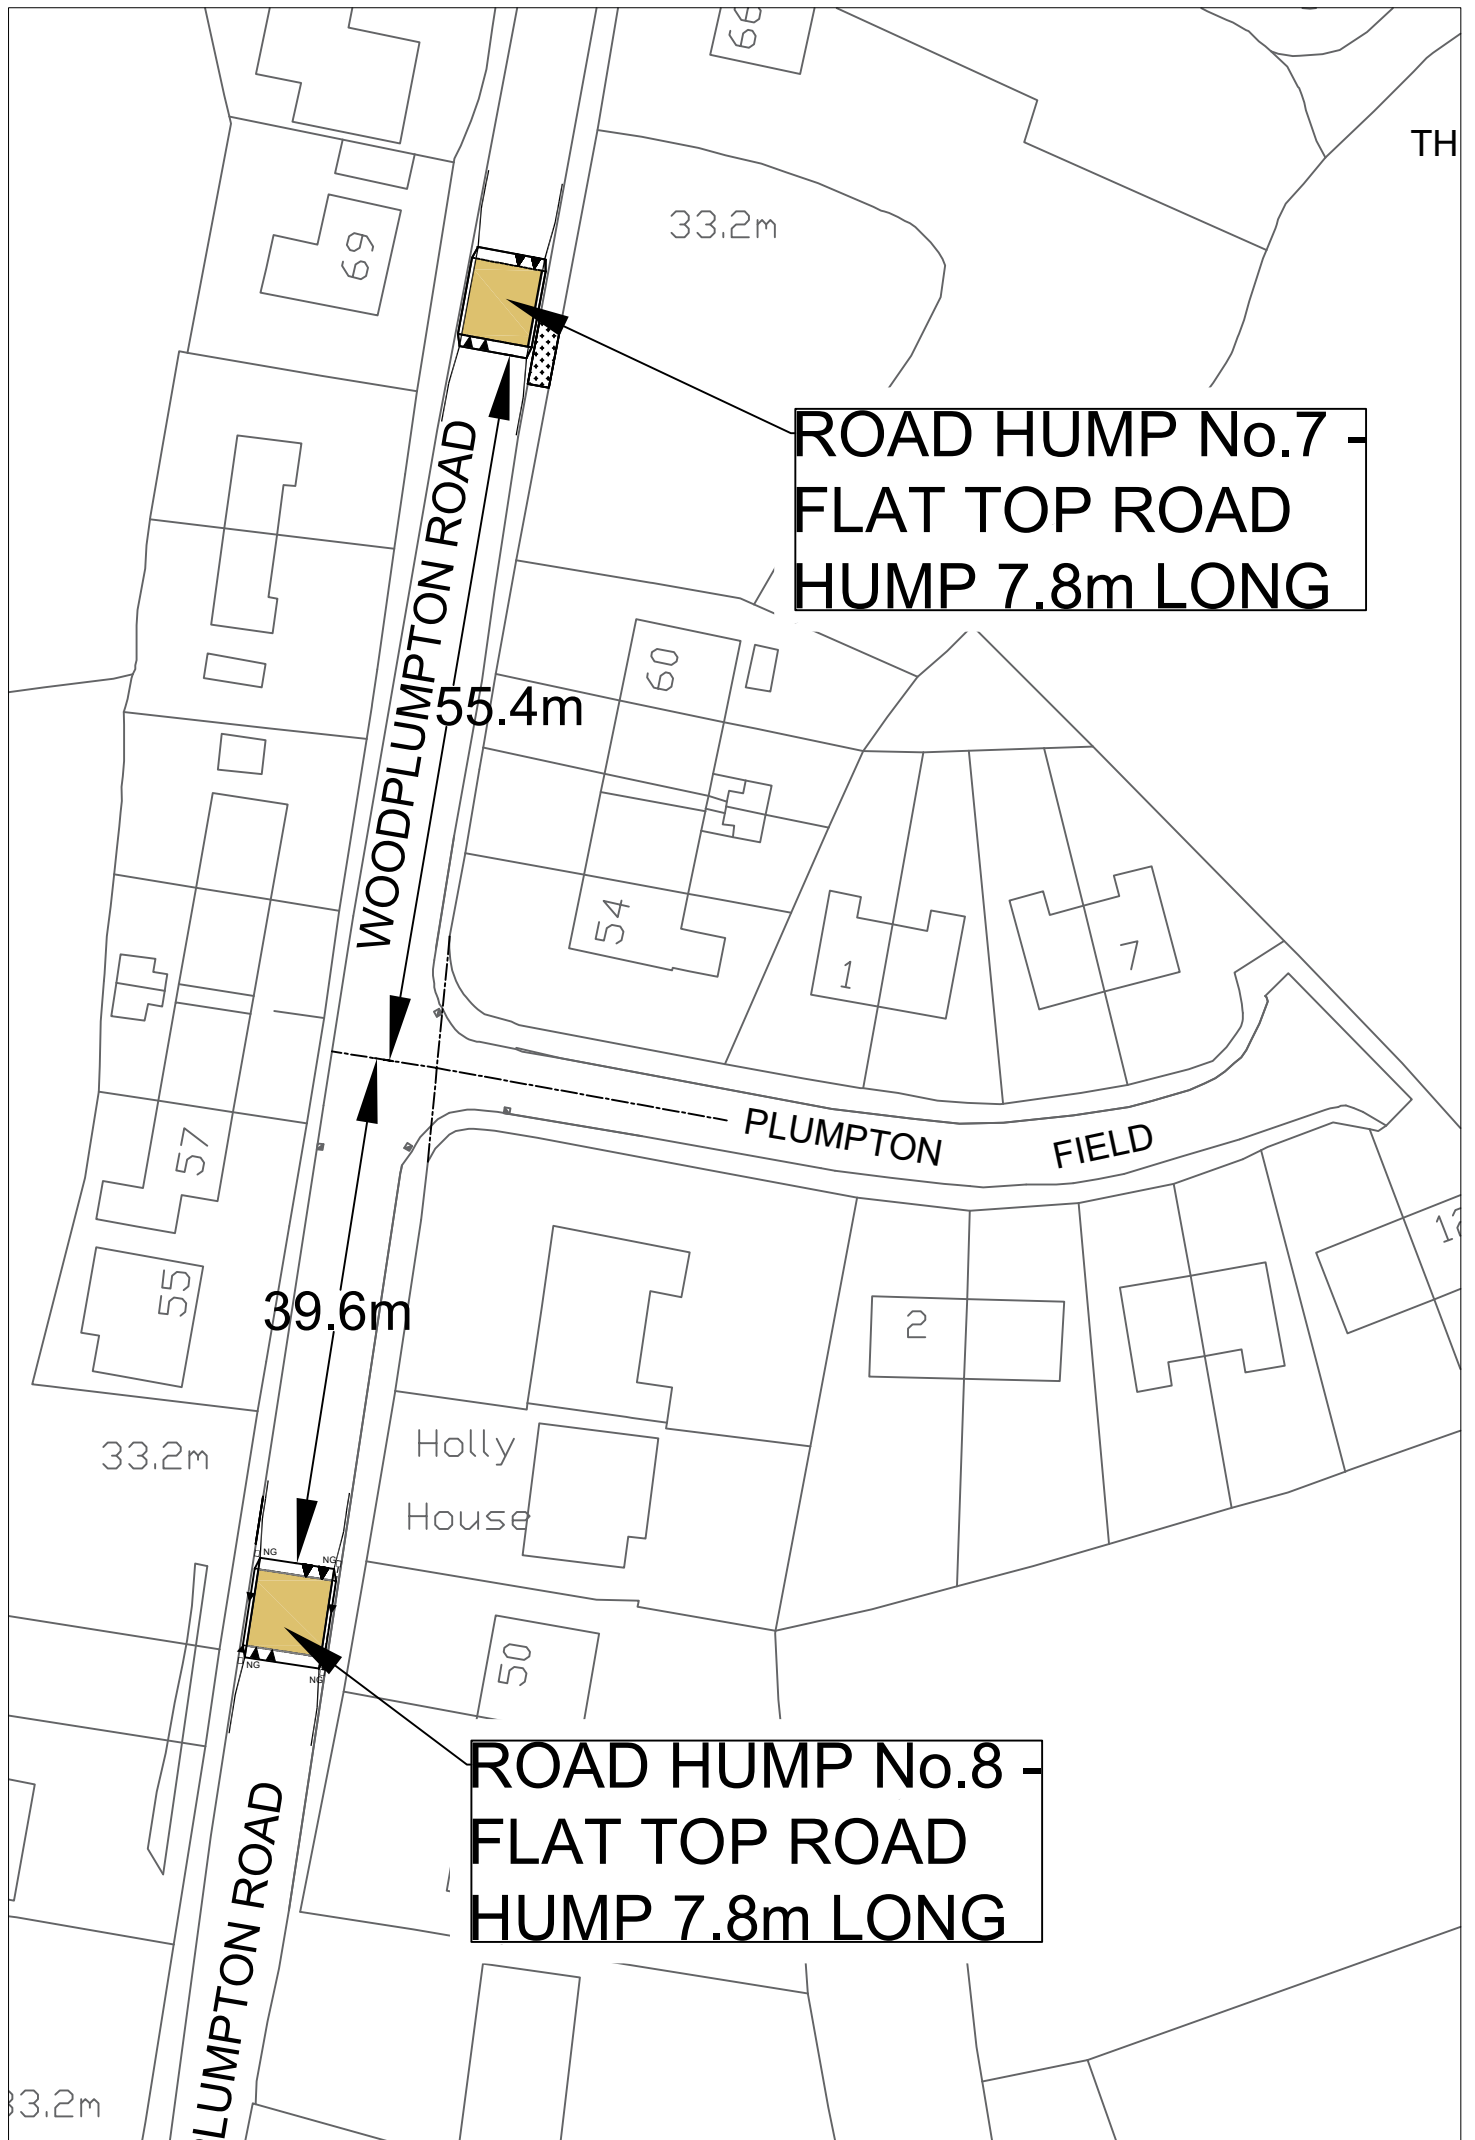

25.6m

B 5269

NEWSHAM HALL LANE

WHITE CROSS

B 5411

WOODPLUMPTON ROAD

104.7m

ROAD HUMPH No.1
- FLAT TOP ROAD
HUMPH 7.8m LONG

**ROAD HUMPH No.2
- FLAT TOP ROAD
HUMPH 7.8m LONG**

**ROAD HUMPH No.5 -
FLAT TOP ROAD
HUMP 7.8m LONG**

**ROAD HUMPH No.6 -
FLAT TOP ROAD
HUMP 7.8m LONG**

32.0m

121.2m

Shelter

49.1m

WOODPLUMPTON RD

THE HAWTHORNS

**No.9 FLAT TOP ROAD
HUMP- 3.65m
WIDE, 12m LONG AND
CARRIAGEWAY
BUILD-OUT 1.85m WIDE**

**No.10 FLAT
TOP ROAD
HUMP 7.8m
LONG**

WOODPLUMPTON ROAD

12m

Tudor
Cottage

73.6m

26.2m

War
Meml

THE ORCHARD

53

33.2m

47

40

2

35