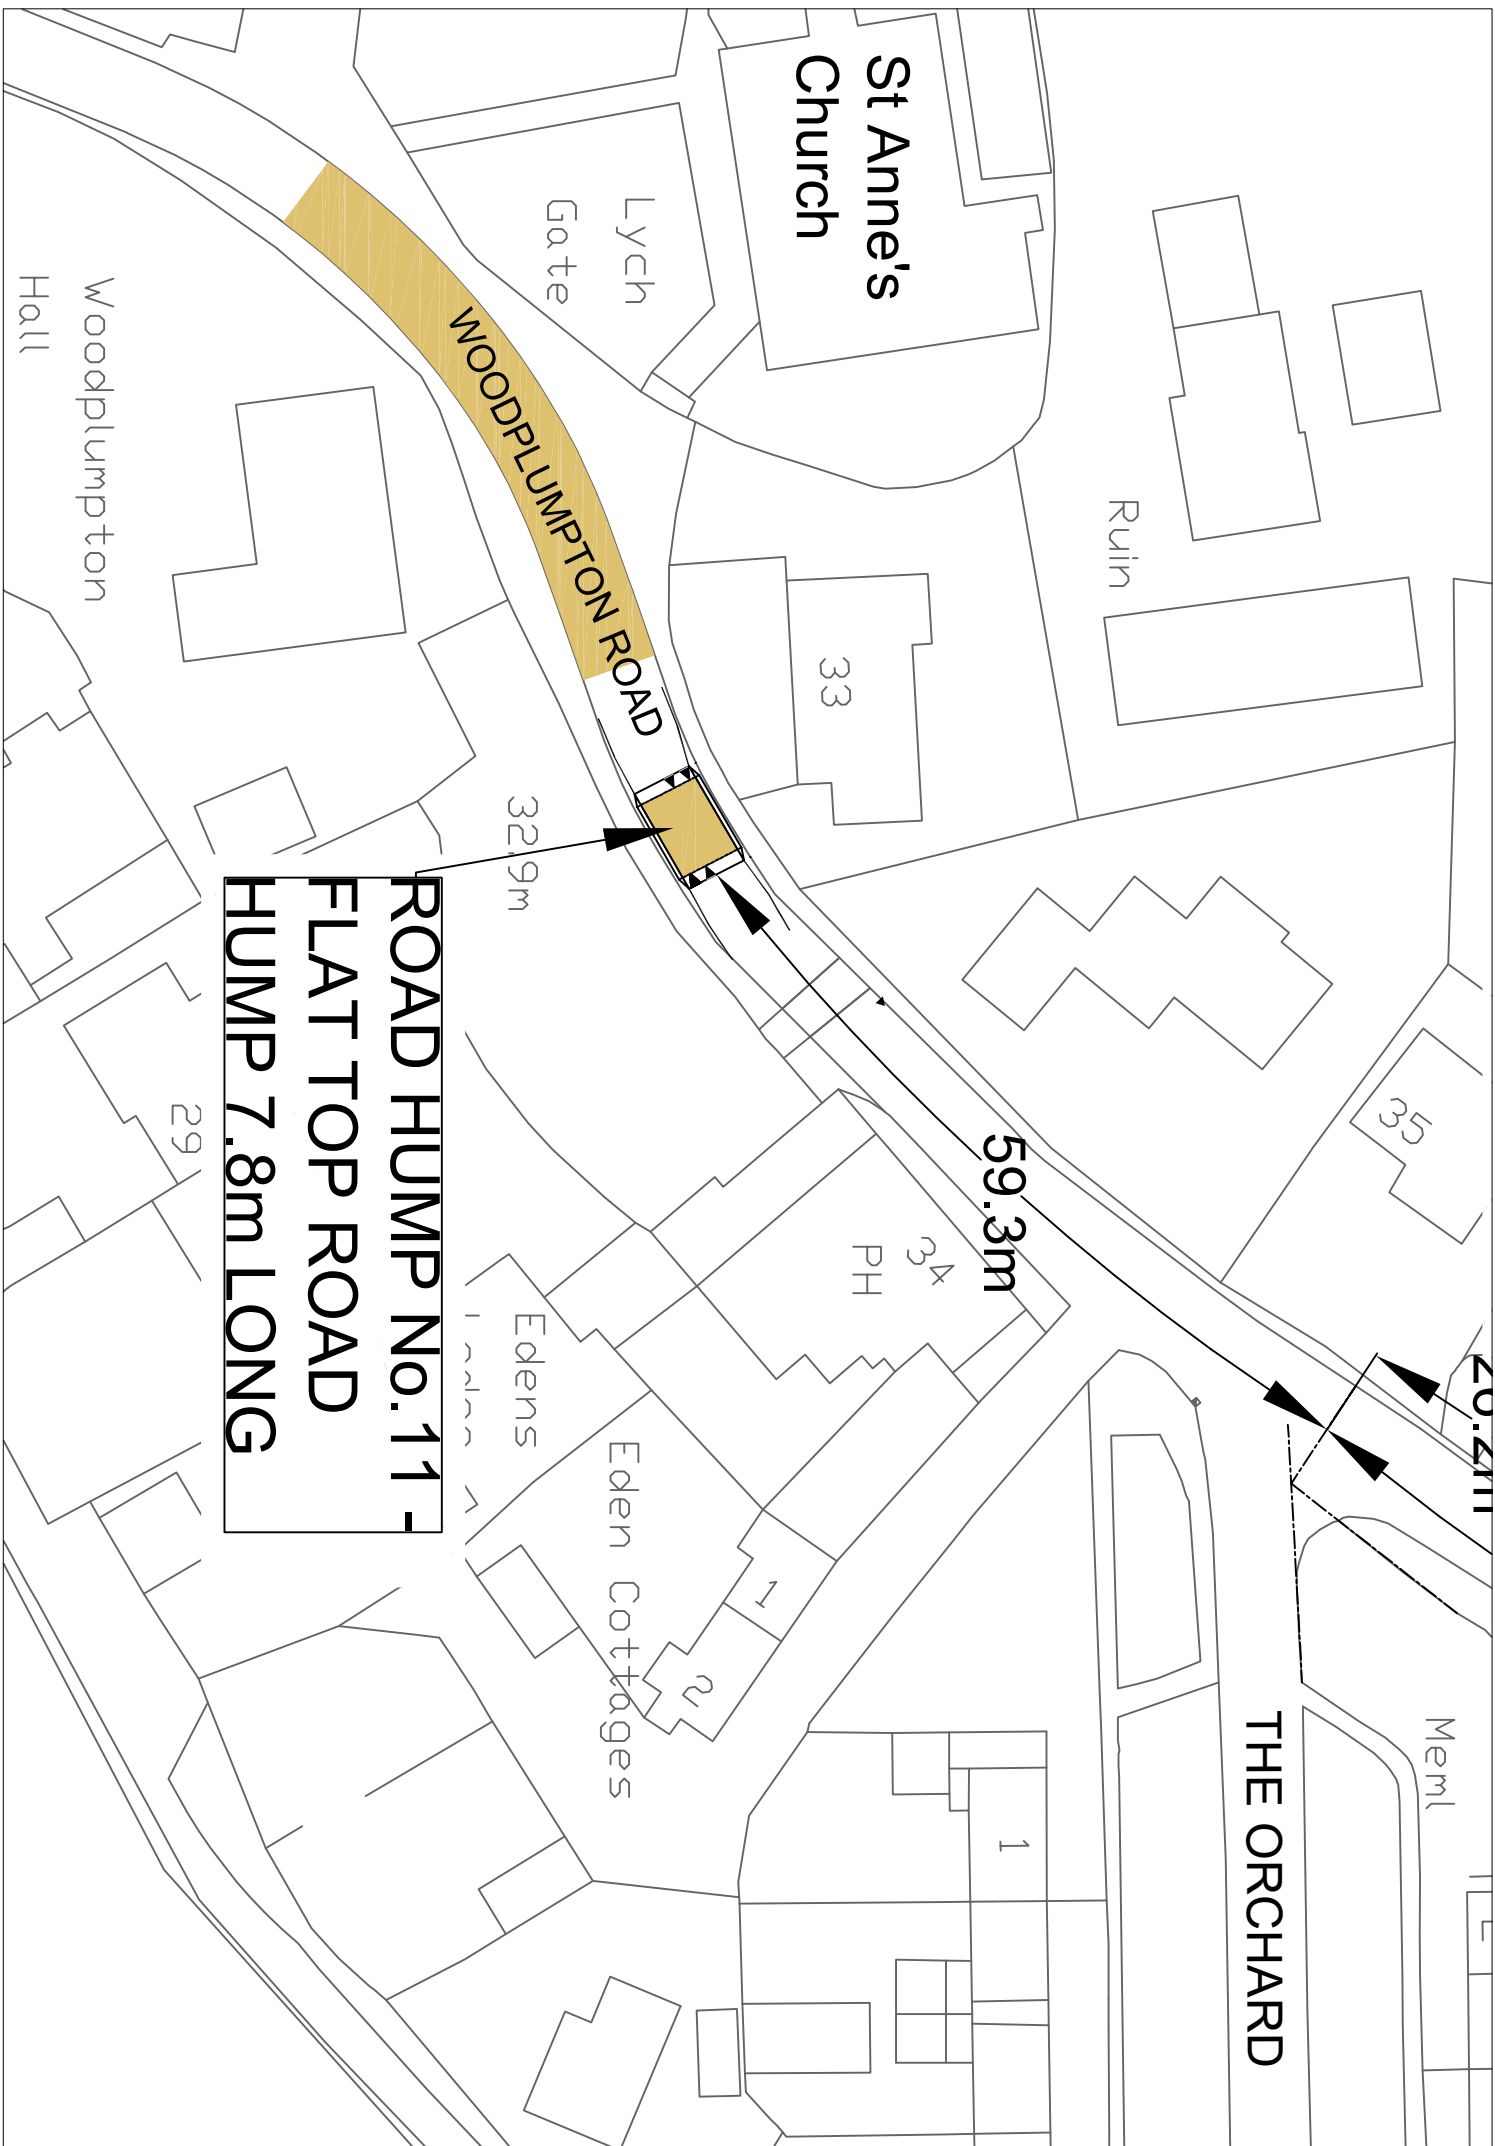

St Anne's Church

Lychn Gate

Ruin

WOODPLUMPTON ROAD

Woodplumpton Hall

**ROAD HUMPH No. 11 -
FLAT TOP ROAD
HUMPH 7.8m LONG**

32.9m

59.3m

20.2m

THE ORCHARD

Meml

Eden Cottages

Edens

PH 34

33

35

29

1

1

2