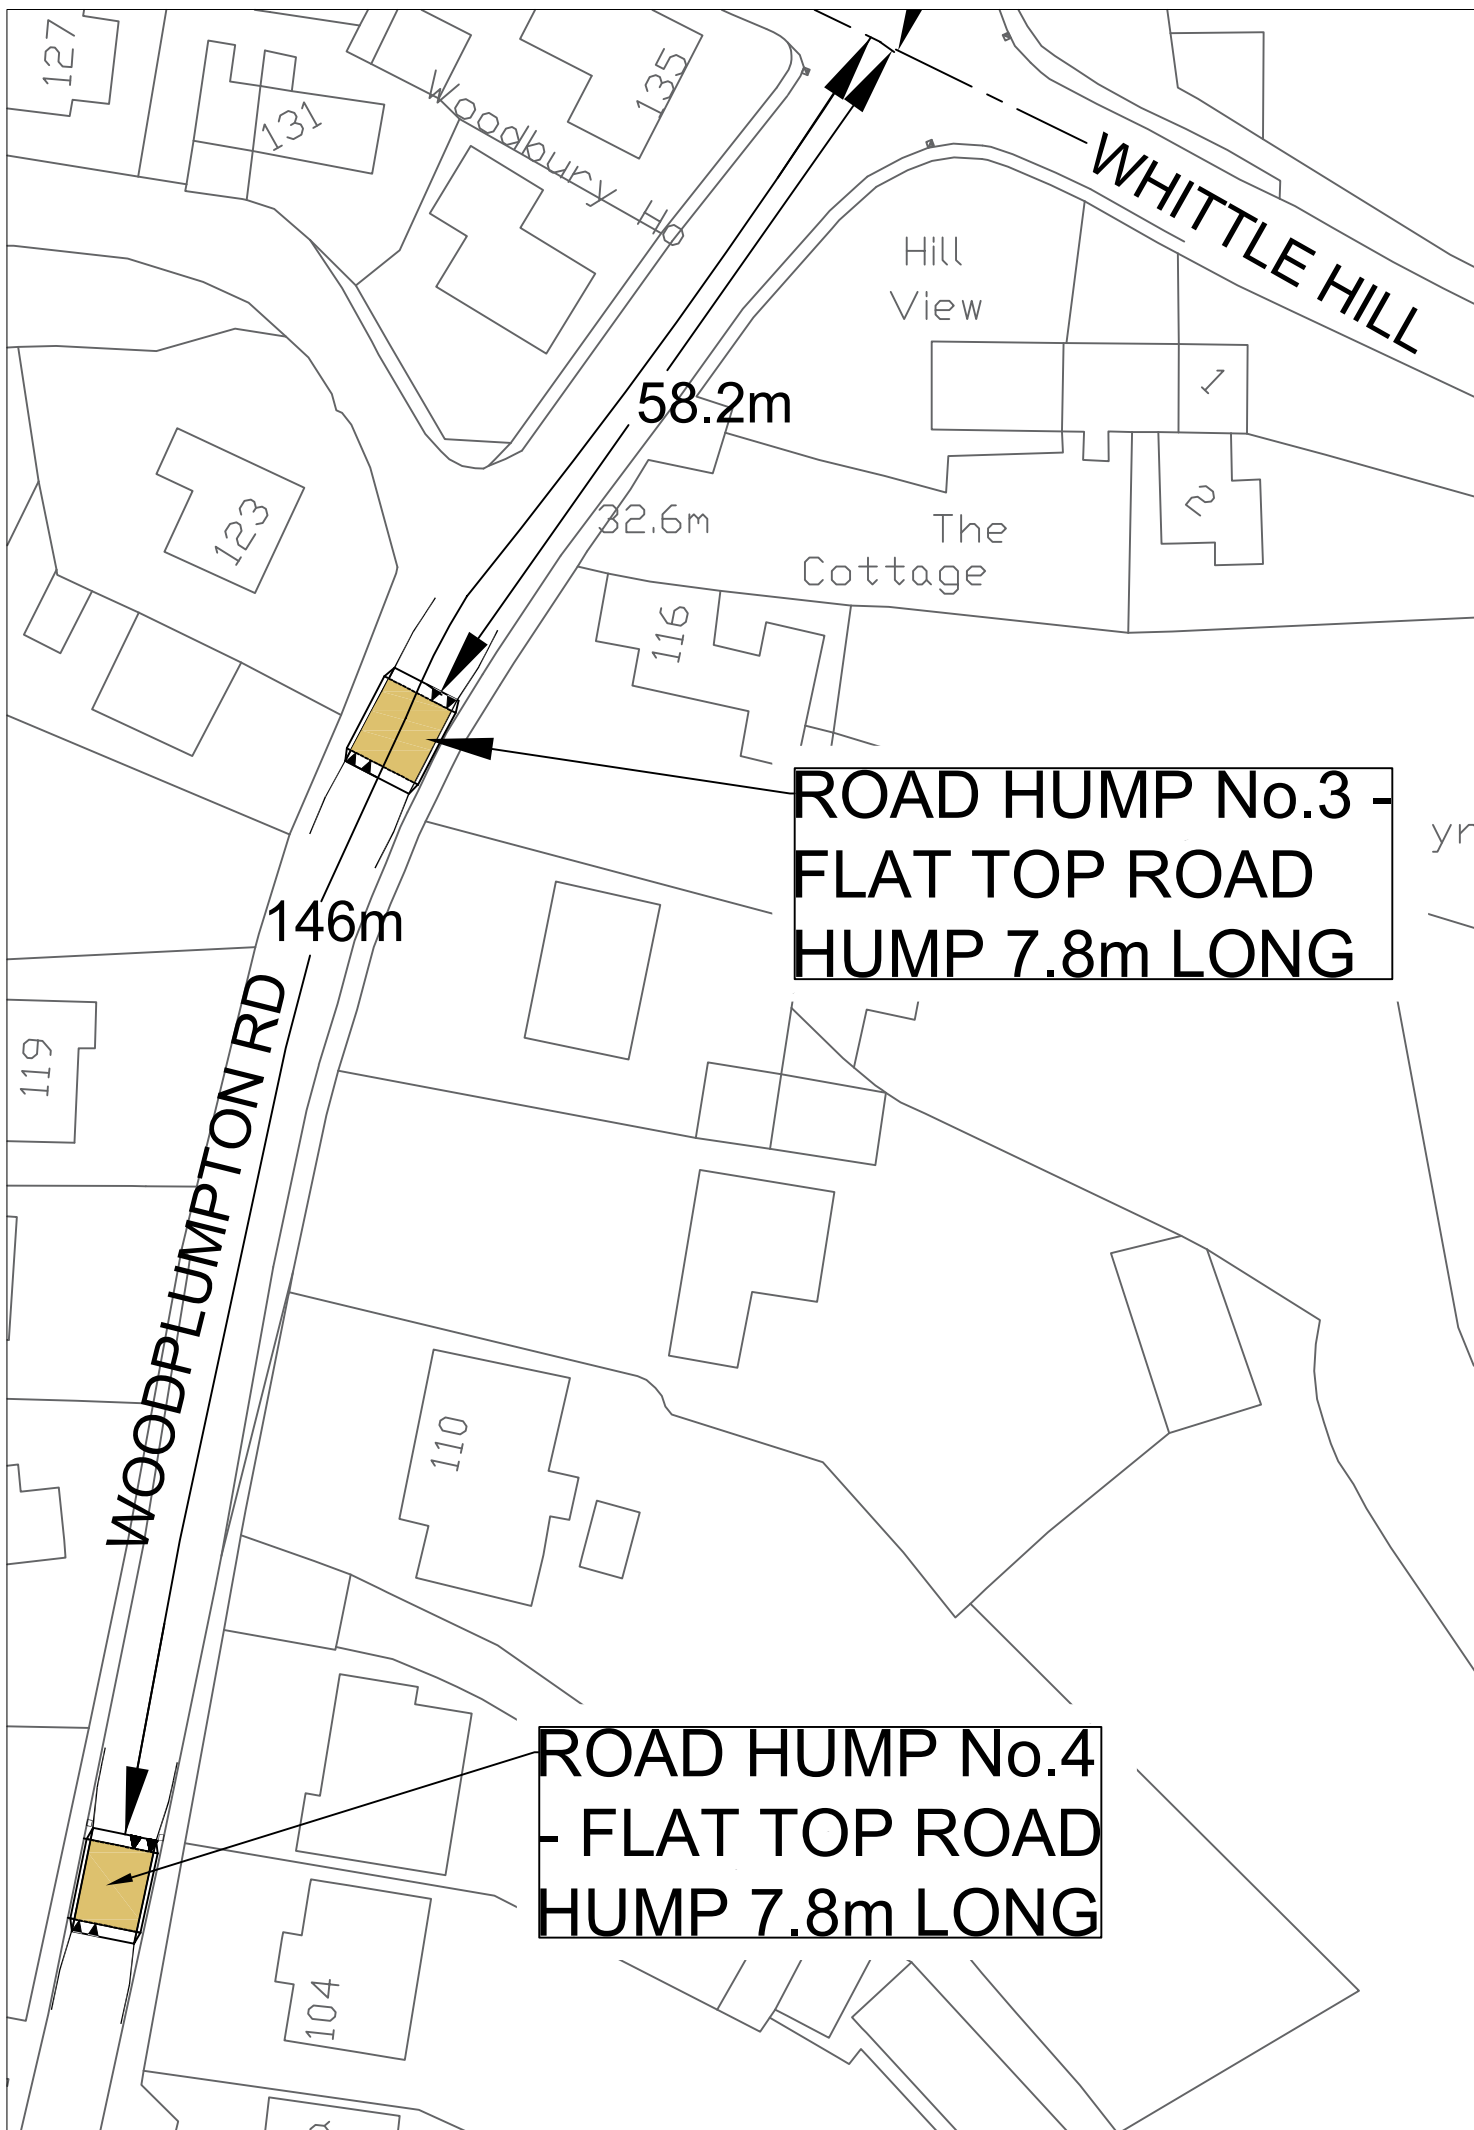

25.6m

B 5269

NEWSHAM HALL LANE

WHITE CROSS

B 5411

WOODPLUMPTON ROAD

104.7m

ROAD HUMPH No.1
- FLAT TOP ROAD
HUMPH 7.8m LONG

**ROAD HUMPH No.2
- FLAT TOP ROAD
HUMPH 7.8m LONG**

**ROAD HUMPH No.5 -
FLAT TOP ROAD
HUMP 7.8m LONG**

**ROAD HUMPH No.6 -
FLAT TOP ROAD
HUMP 7.8m LONG**

32.0m

121.2m

Shelter

49.1m

WOODPLUMPTON RD

THE HAWTHORNS

**No.9 FLAT TOP ROAD
HUMP- 3.65m
WIDE, 12m LONG AND
CARRIAGEWAY
BUILD-OUT 1.85m WIDE**

**No.10 FLAT
TOP ROAD
HUMP 7.8m
LONG**

WOODPLUMPTON ROAD

12m

Tudor
Cottage

73.6m

26.2m

War
Meml

THE ORCHARD

53

33.2m

47

40

2

35