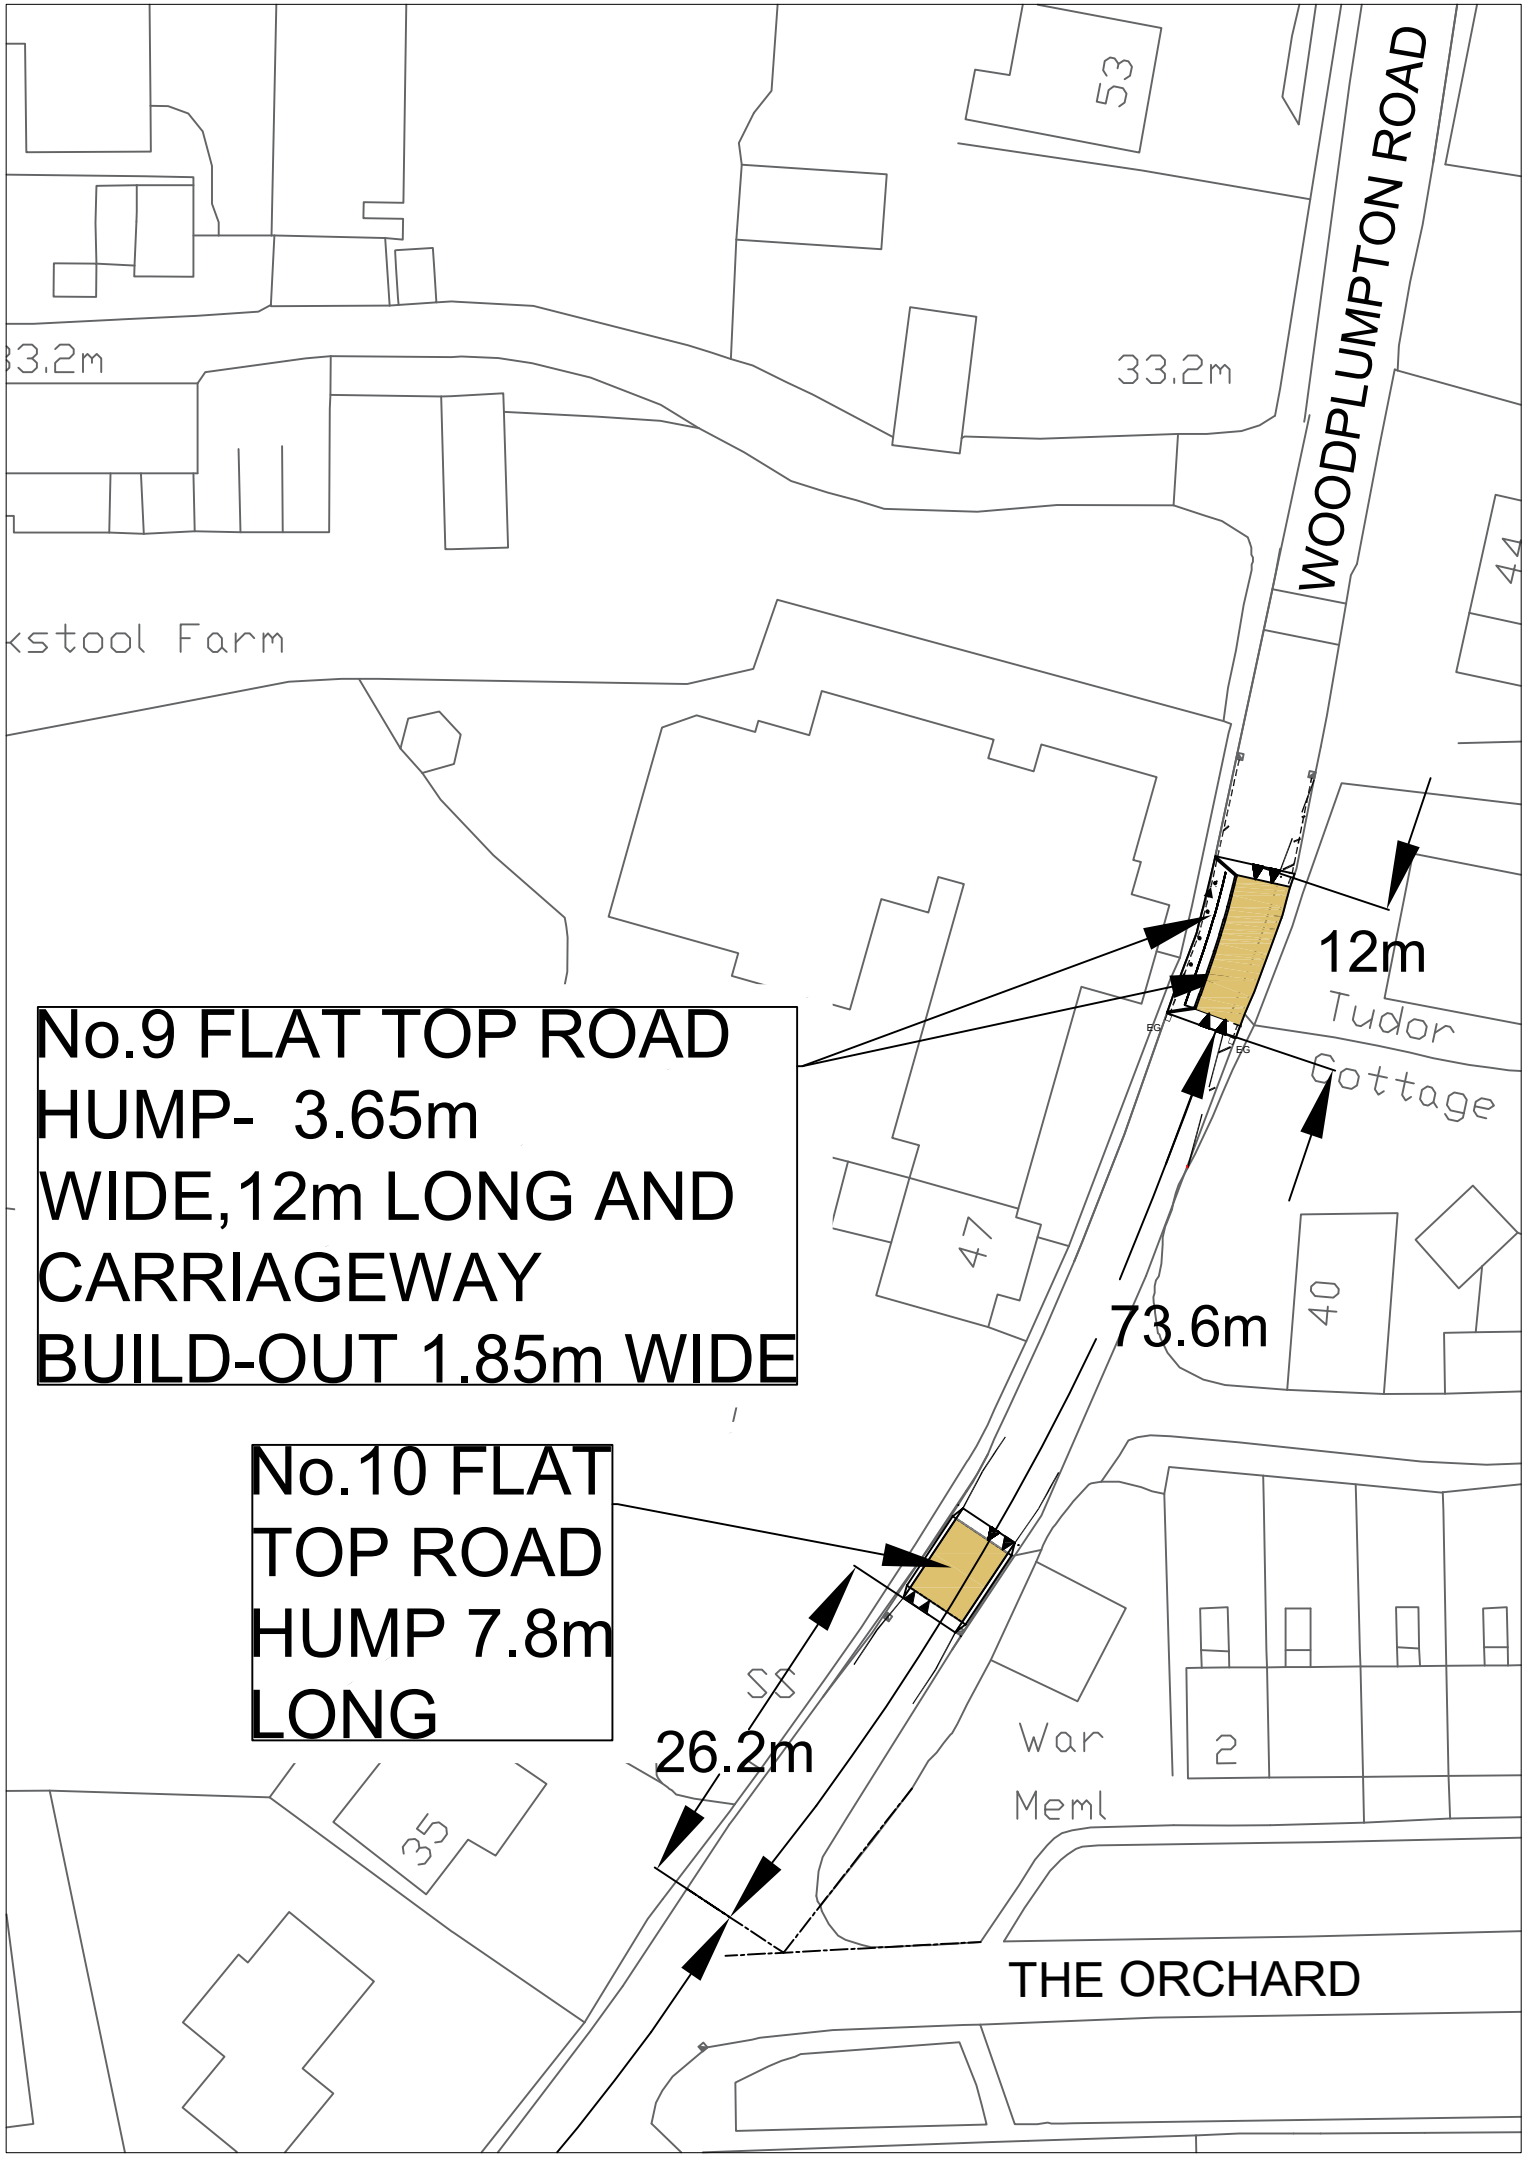

25.6m

B 5269

NEWSHAM HALL LANE

WHITE CROSS

B 5411

WOODPLUMPTON ROAD

104.7m

ROAD HUMPH No.1
- FLAT TOP ROAD
HUMPH 7.8m LONG

**ROAD HUMPH No.2
- FLAT TOP ROAD
HUMPH 7.8m LONG**

**ROAD HUMPH No.5 -
FLAT TOP ROAD
HUMP 7.8m LONG**

**ROAD HUMPH No.6 -
FLAT TOP ROAD
HUMP 7.8m LONG**

32.0m

121.2m

Shelter

49.1m

WOODPLUMPTON RD

THE HAWTHORNS

**No.9 FLAT TOP ROAD
HUMP- 3.65m
WIDE, 12m LONG AND
CARRIAGEWAY
BUILD-OUT 1.85m WIDE**

**No.10 FLAT
TOP ROAD
HUMP 7.8m
LONG**

WOODPLUMPTON ROAD

12m

Tudor
Cottage

73.6m

26.2m

War
Meml

THE ORCHARD

53

33.2m

47

40

2

35