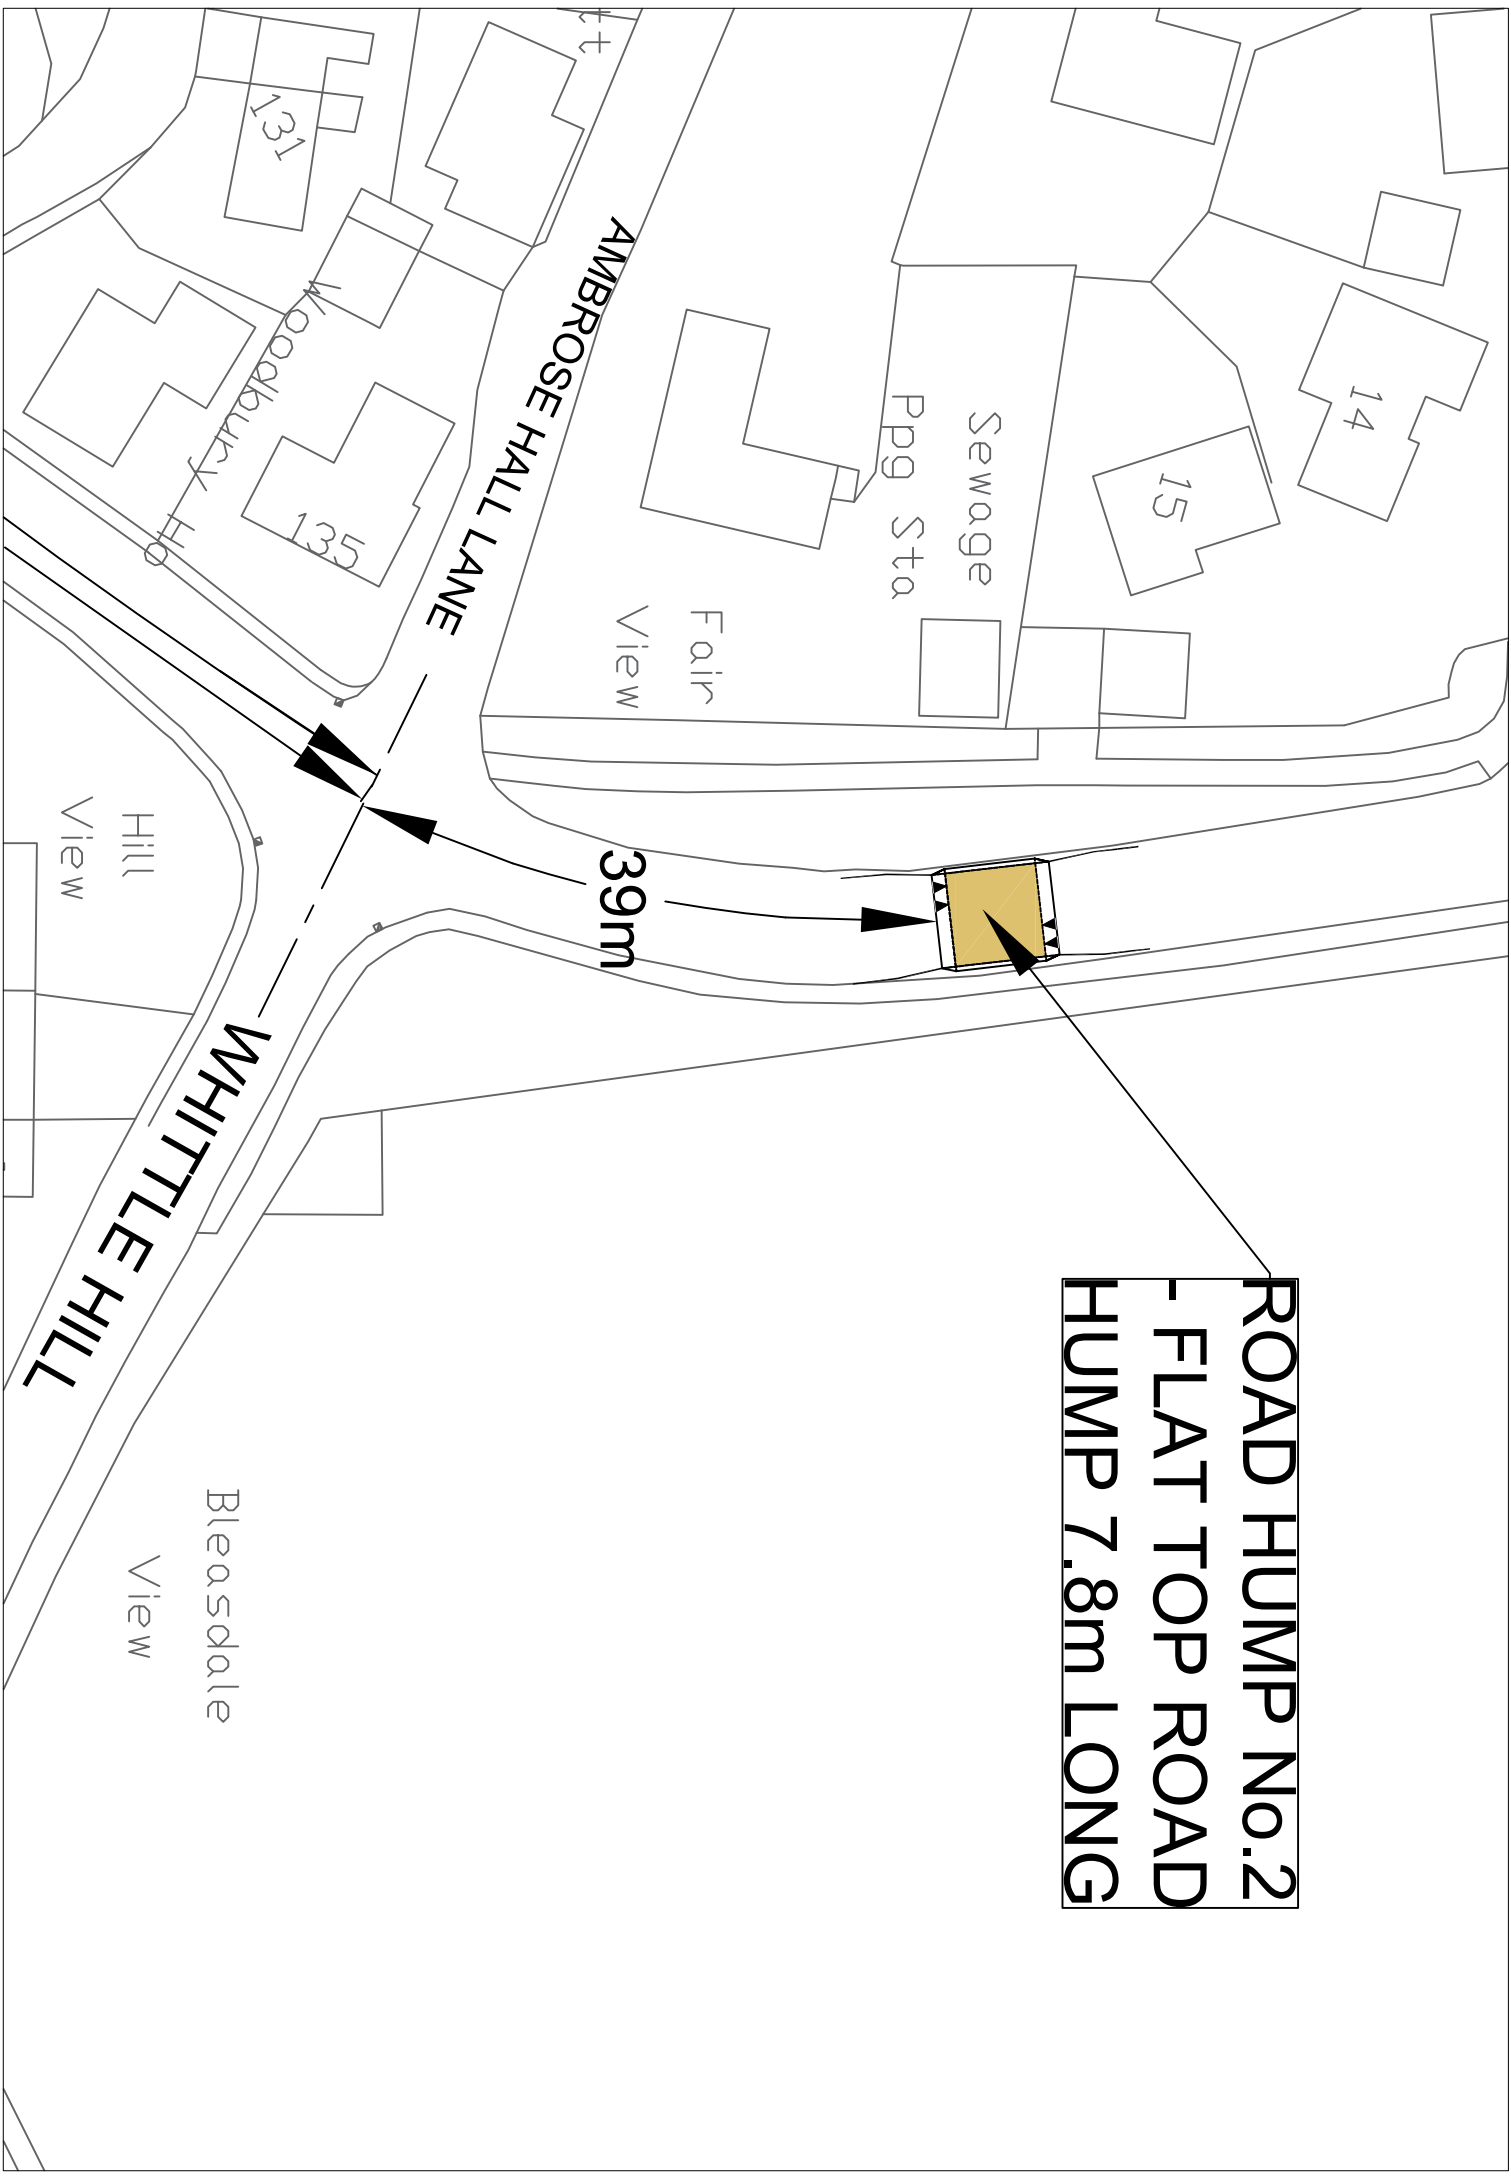

25.6m

B 5269

NEWSHAM HALL LANE

WHITE CROSS

B 5411

WOODPLUMPTON ROAD

104.7m

ROAD HUMPH No.1
- FLAT TOP ROAD
HUMPH 7.8m LONG

**ROAD HUMPH No.2
- FLAT TOP ROAD
HUMPH 7.8m LONG**

**ROAD HUMPH No.5 -
FLAT TOP ROAD
HUMP 7.8m LONG**

**ROAD HUMPH No.6 -
FLAT TOP ROAD
HUMP 7.8m LONG**

32.0m

121.2m

Shelter

49.1m

WOODPLUMPTON RD