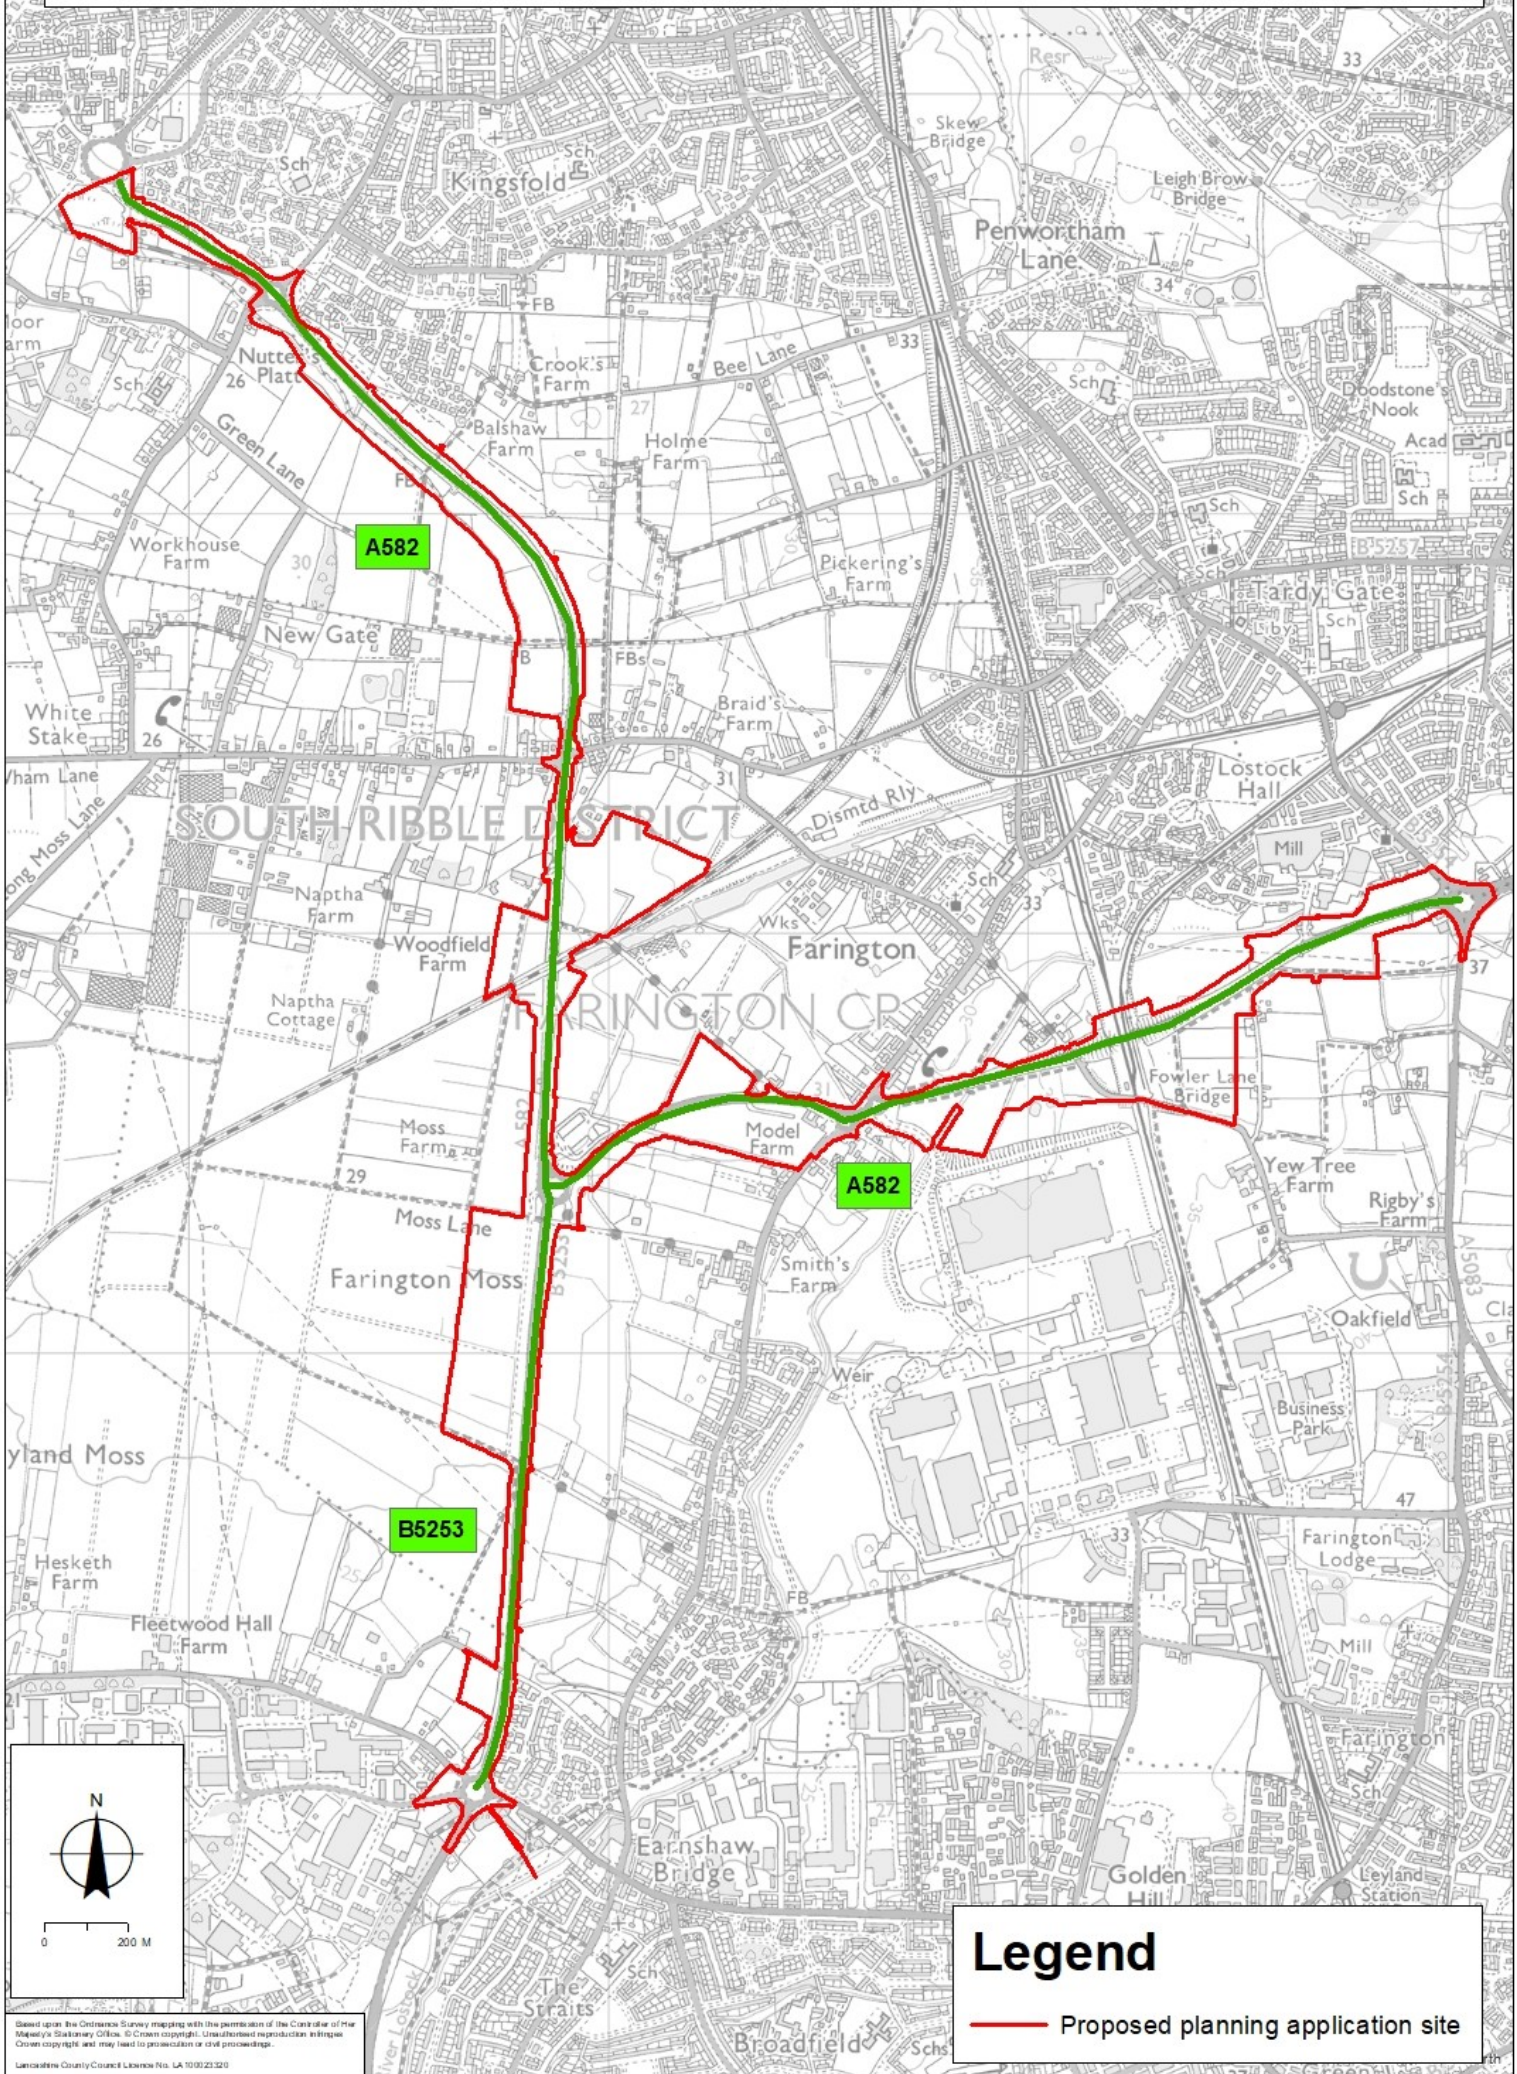

The A582 South Ribble Western Distributor Road (the A582 dualling)

Legend

- Proposed planning application site