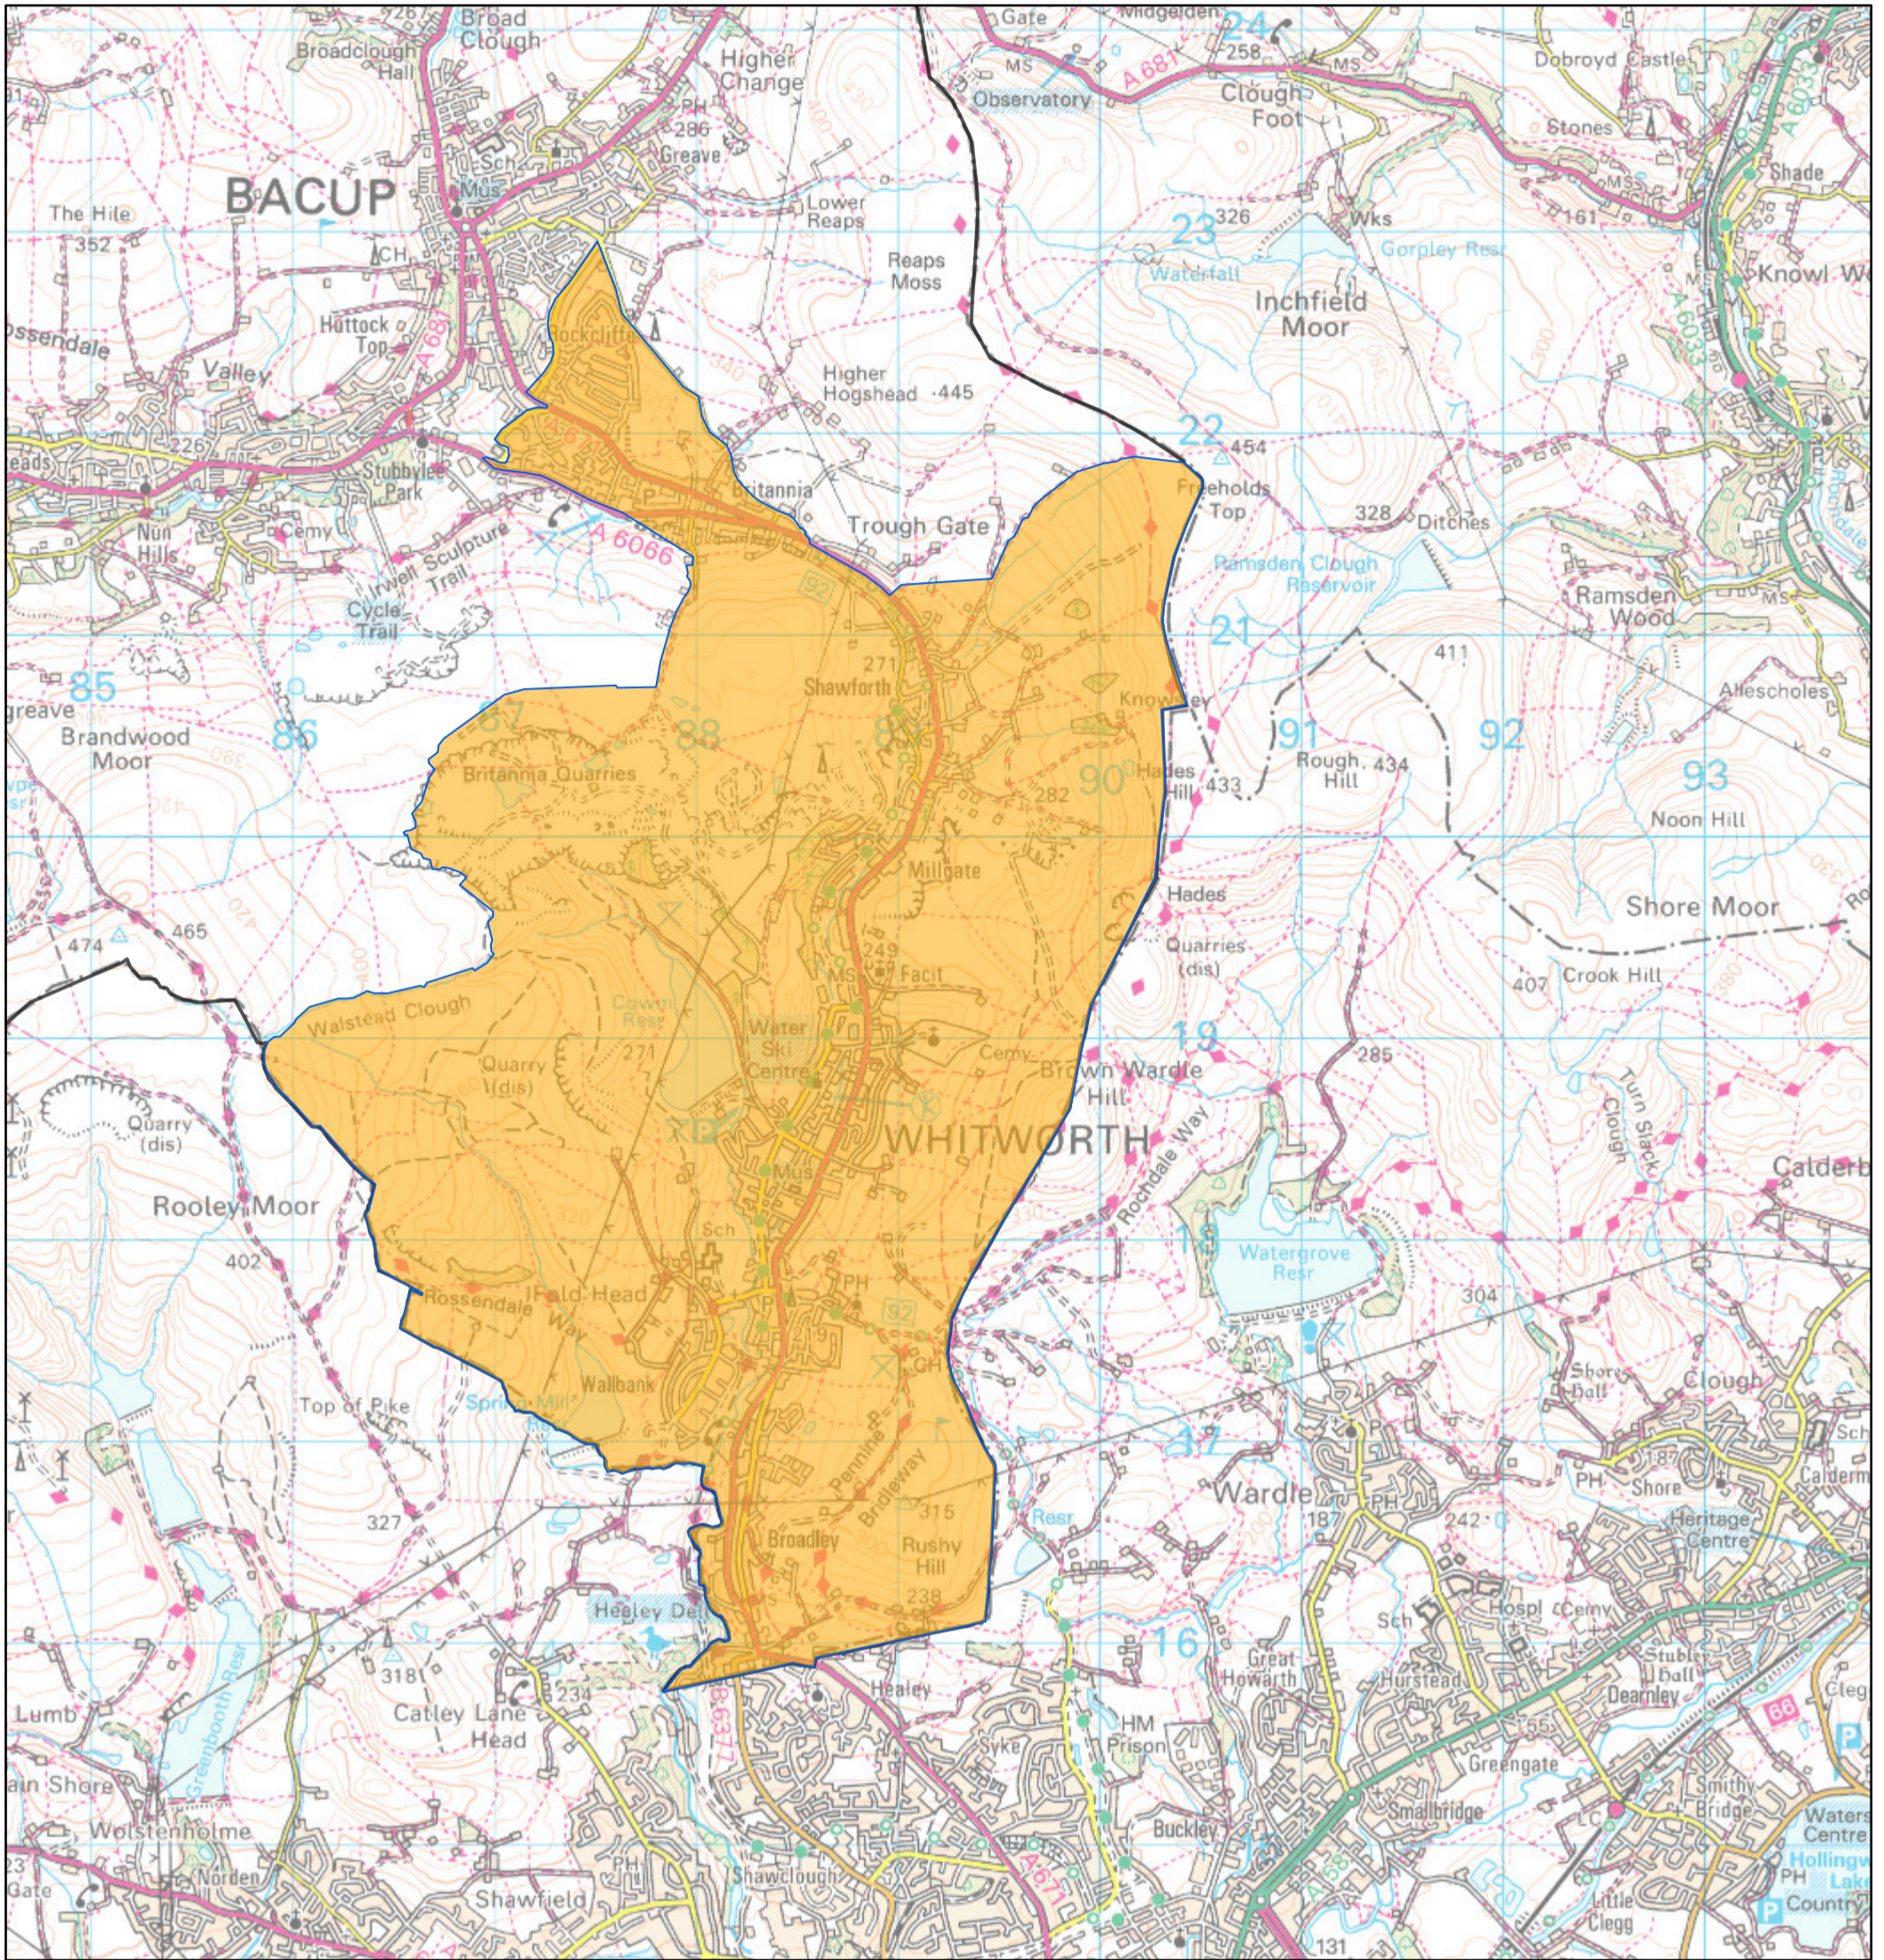

Proposed GPAs 2020/2021

11/14/2019 9:10:20 AM

1:33,424

Districts

No

Whitworth Proposed 2021 GPA