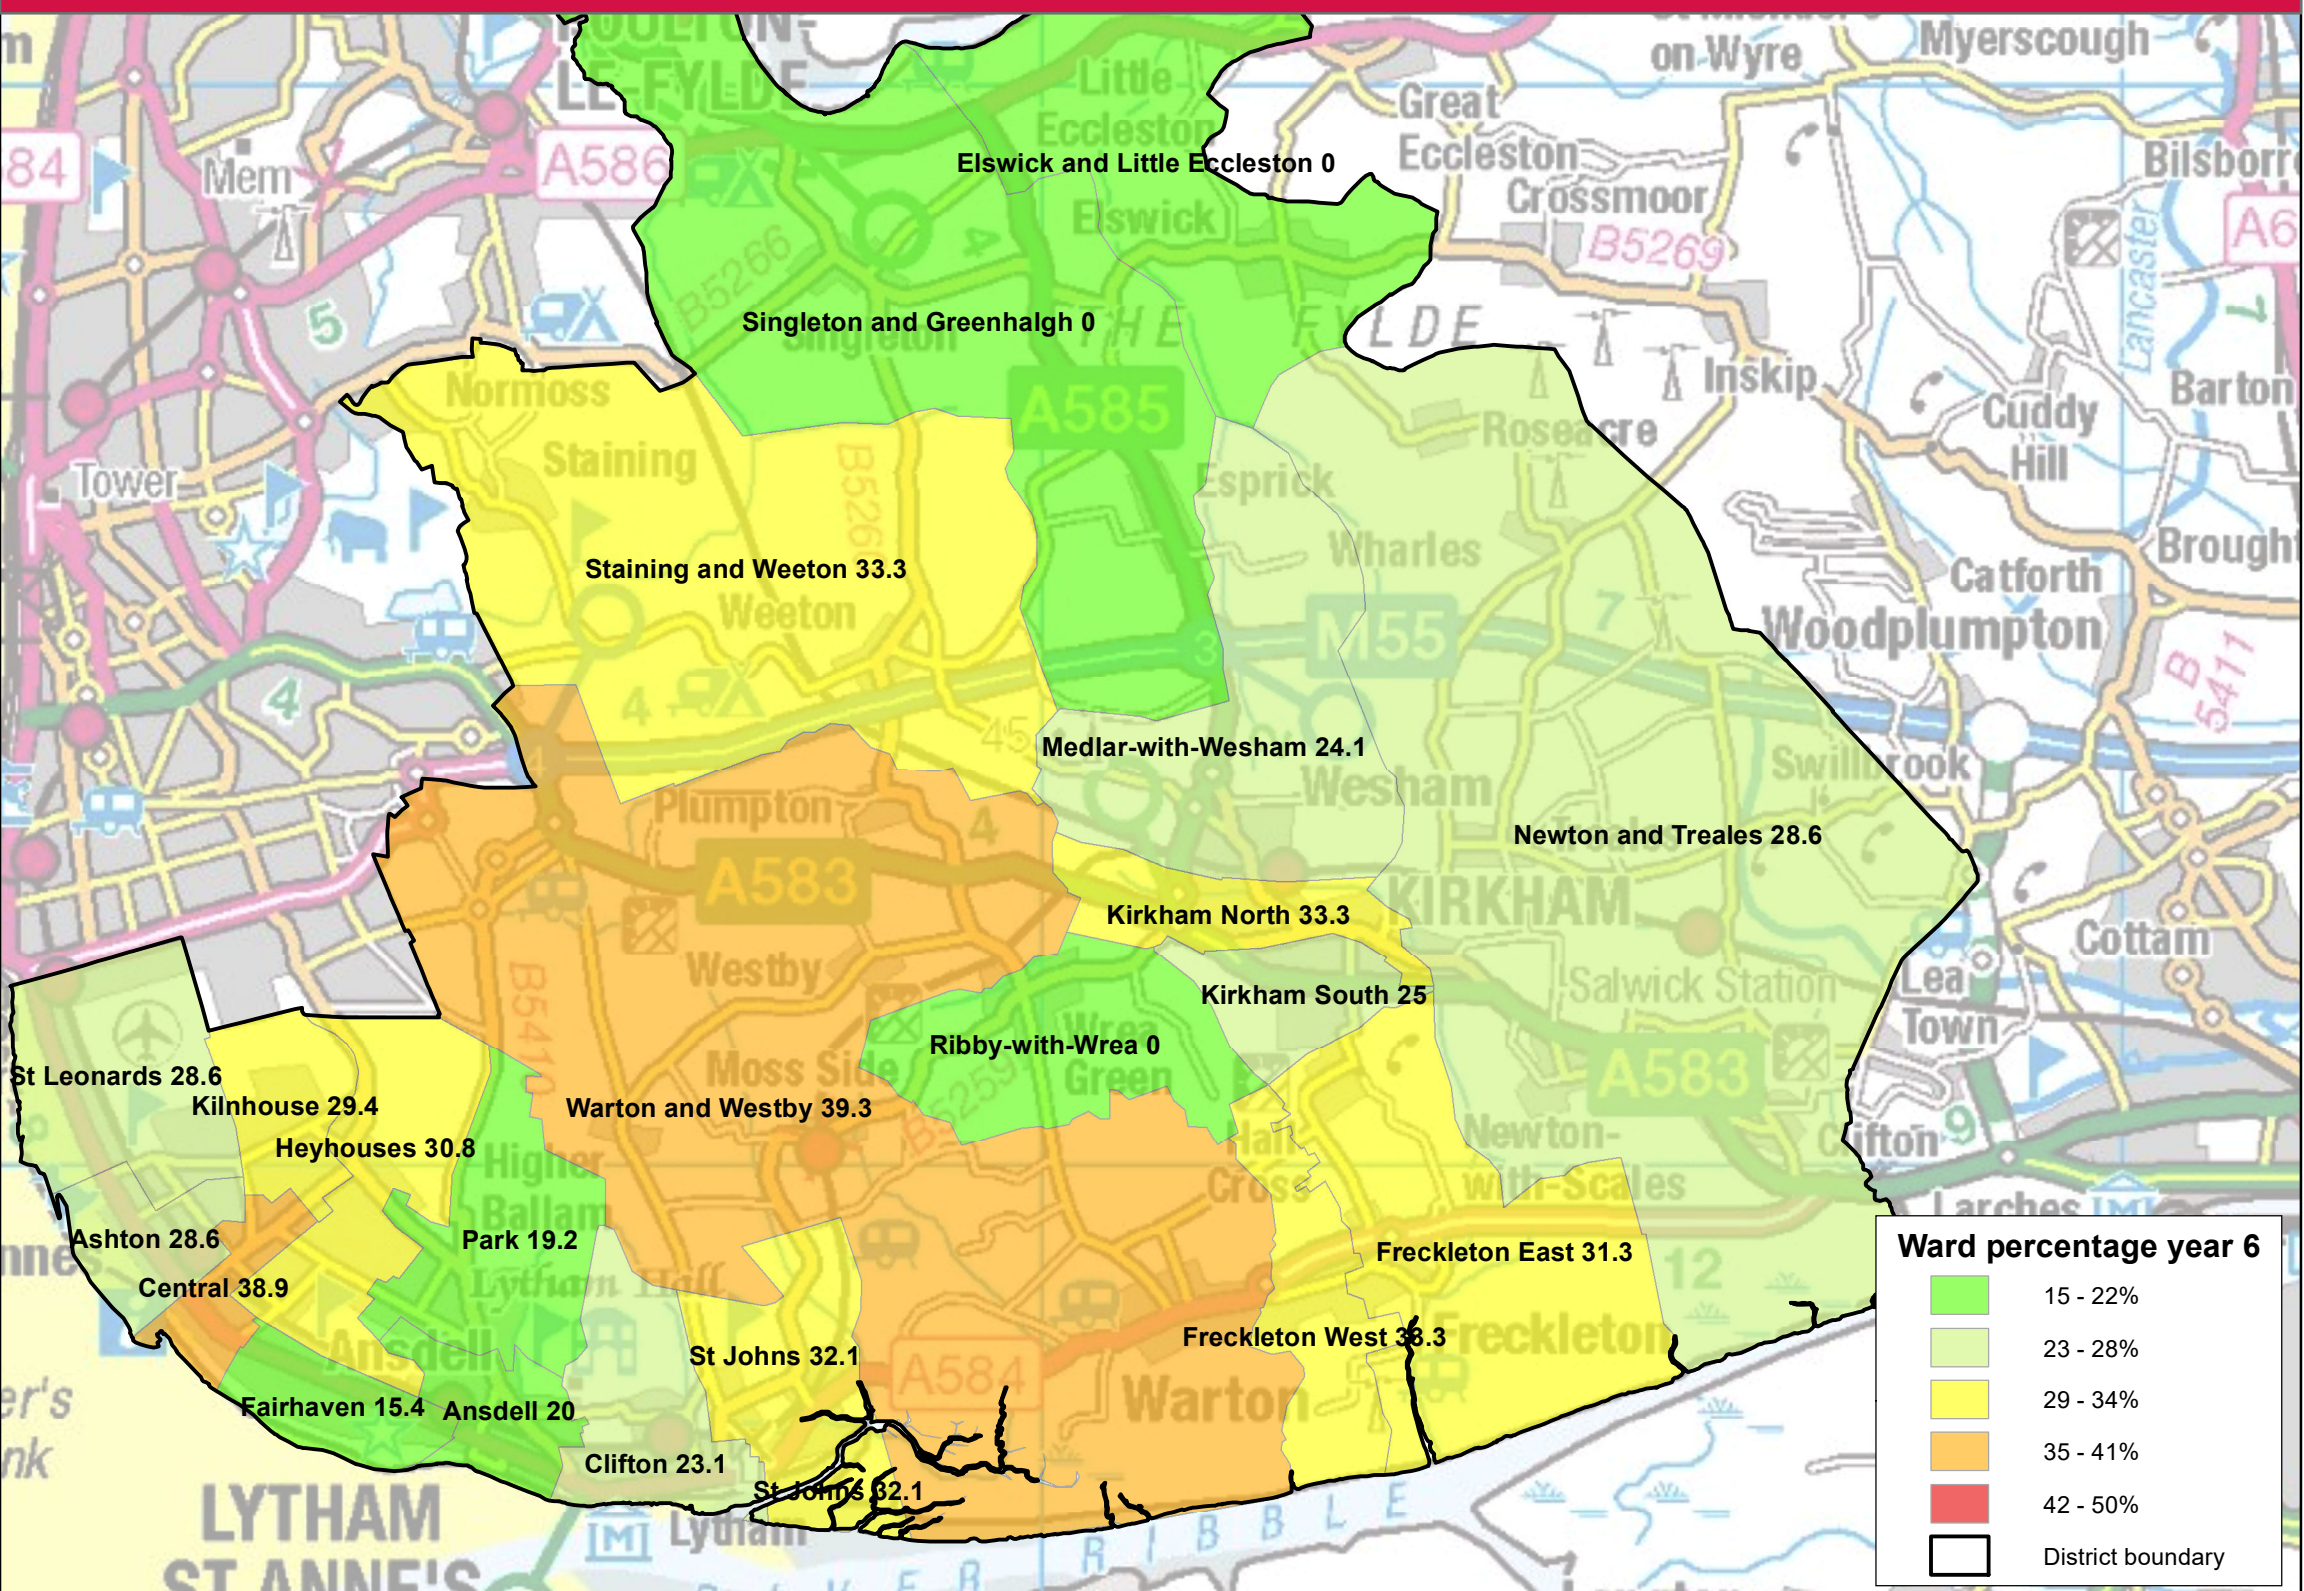

Fylde - percentage of year 6 children with excess weight, by ward (2017/18 - 2019/20)

This map is reproduced from Ordnance Survey material with the permission of Ordnance Survey on behalf of the controller of Her Majesty's Stationery Office (C) Crown Copyright. Unauthorised reproduction infringes Crown Copyright and may lead to prosecutions of civil proceedings. Lancashire County Council Licence no. 1000233320.