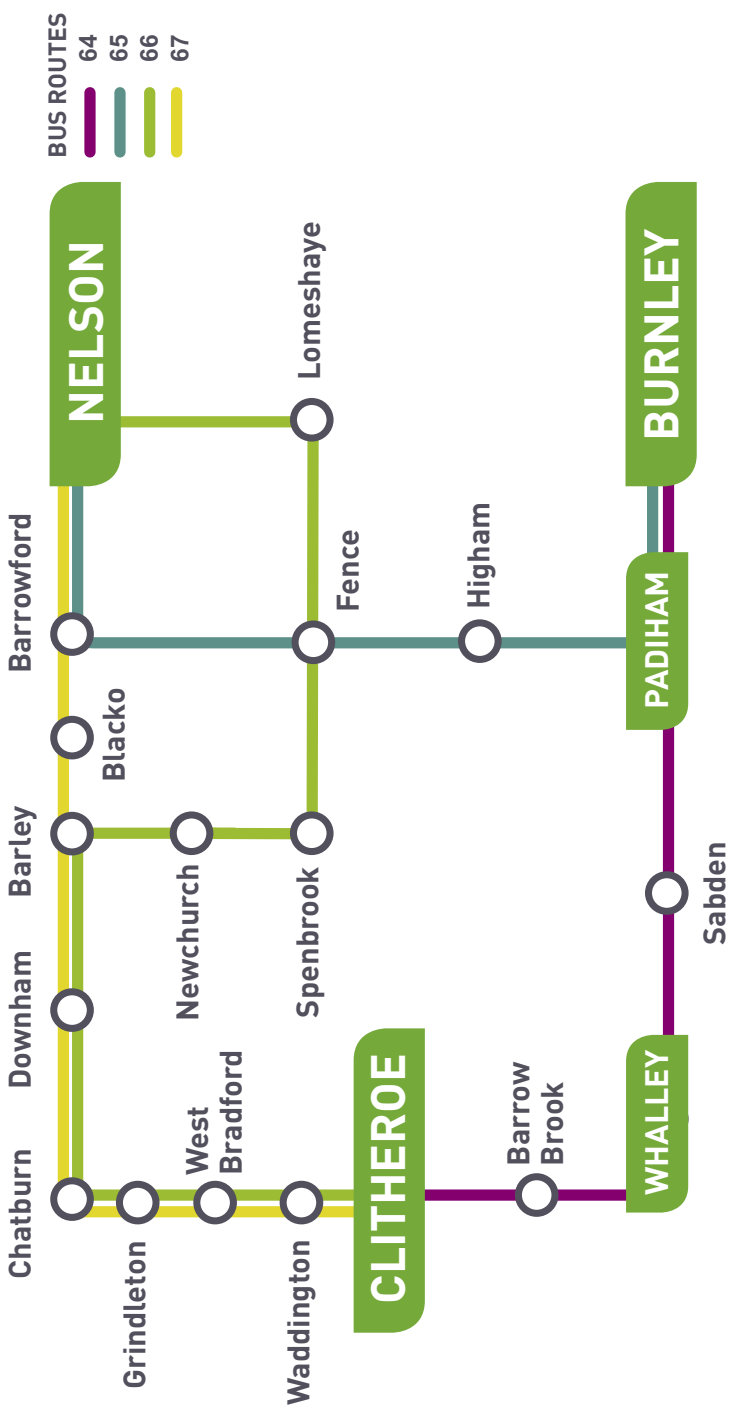

Pendleside LINKS