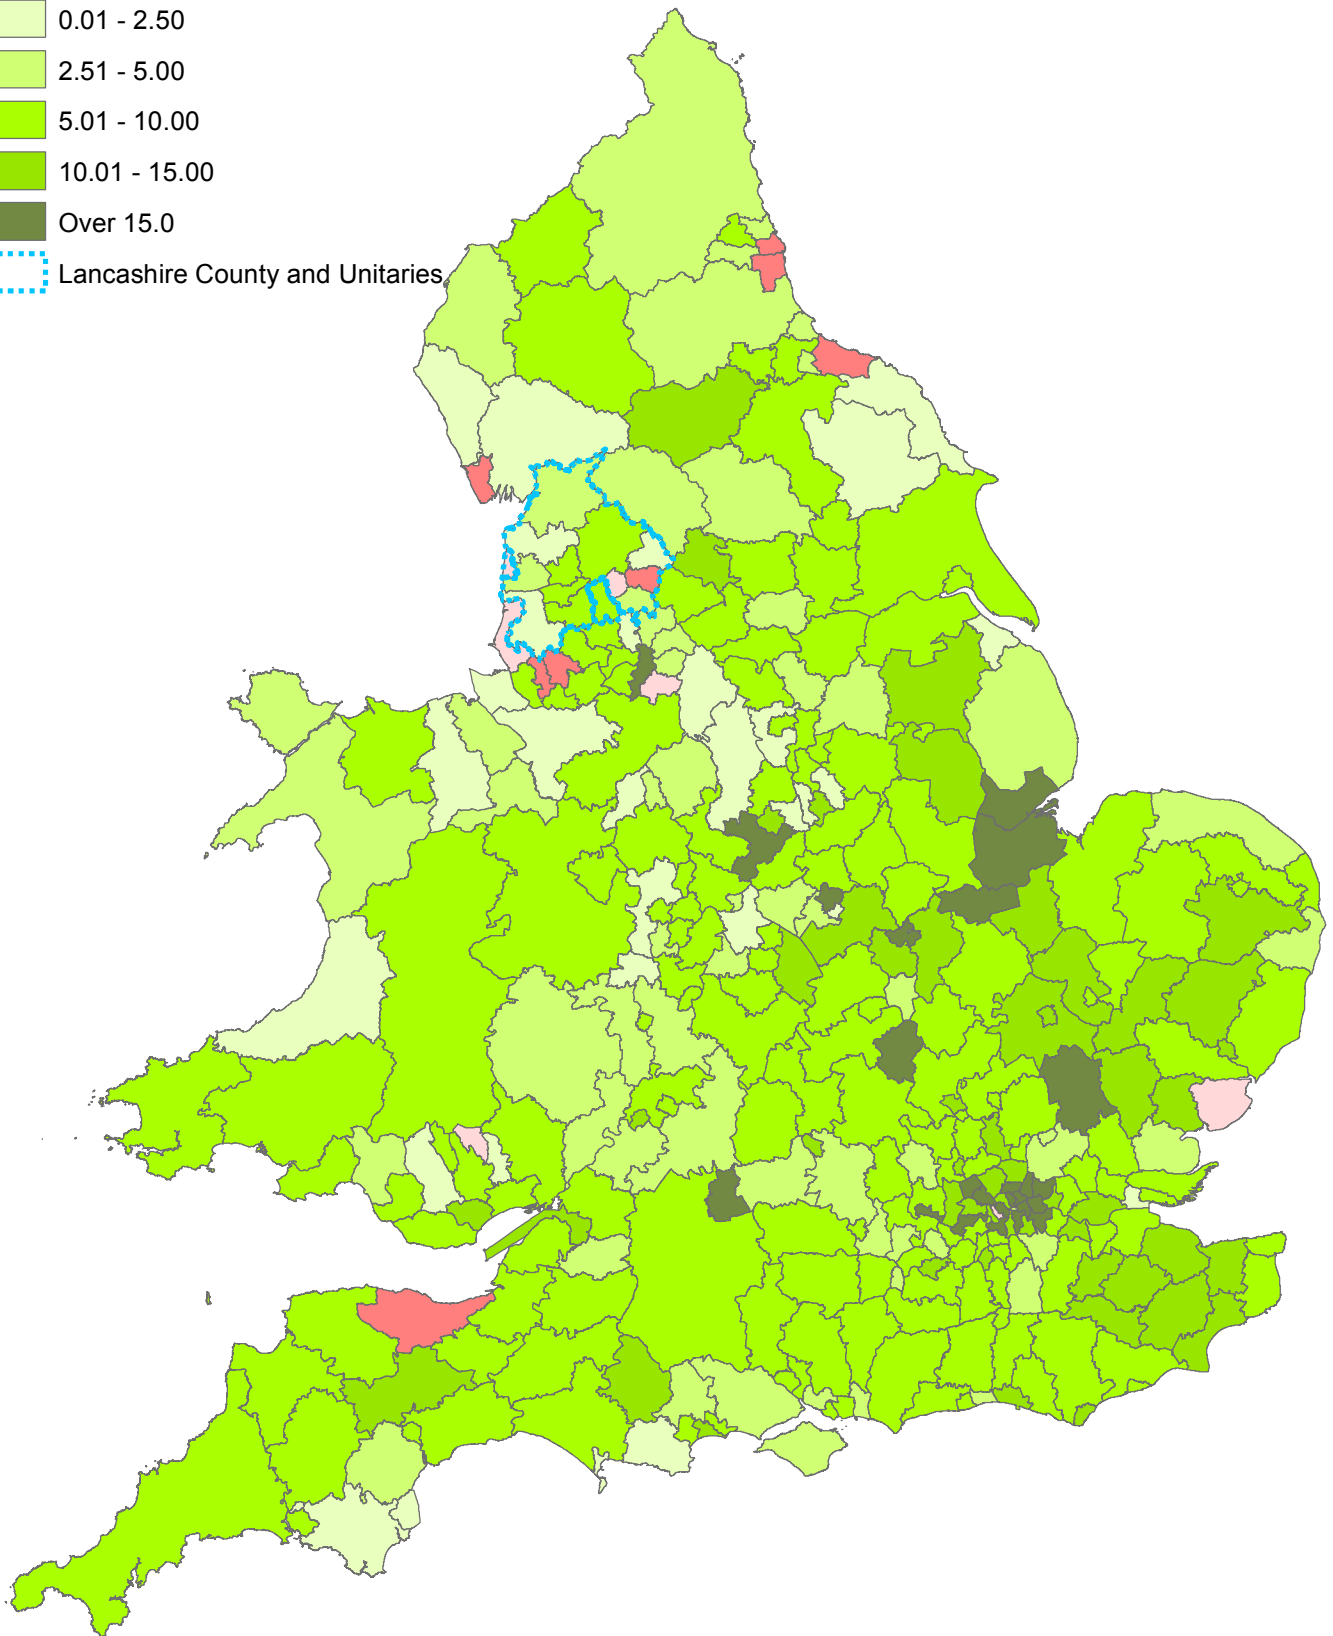

England and Wales local authorities

Percentage change in population 2001-2011

2001 figure is from Census Key Statistics table KS01 0 25 50 100 Kilometres N
2011 figure is from 2011 Census population estimates