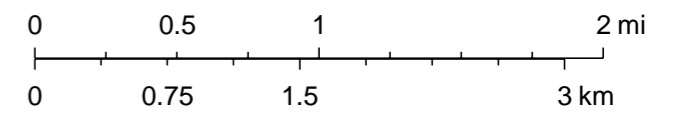

Penwortham Girls' High School GPA

GPA

1:72,224

© OpenStreetMap (and) contributors, CC-BY-SA

Map data © OpenStreetMap contributors, CC-BY-SA |