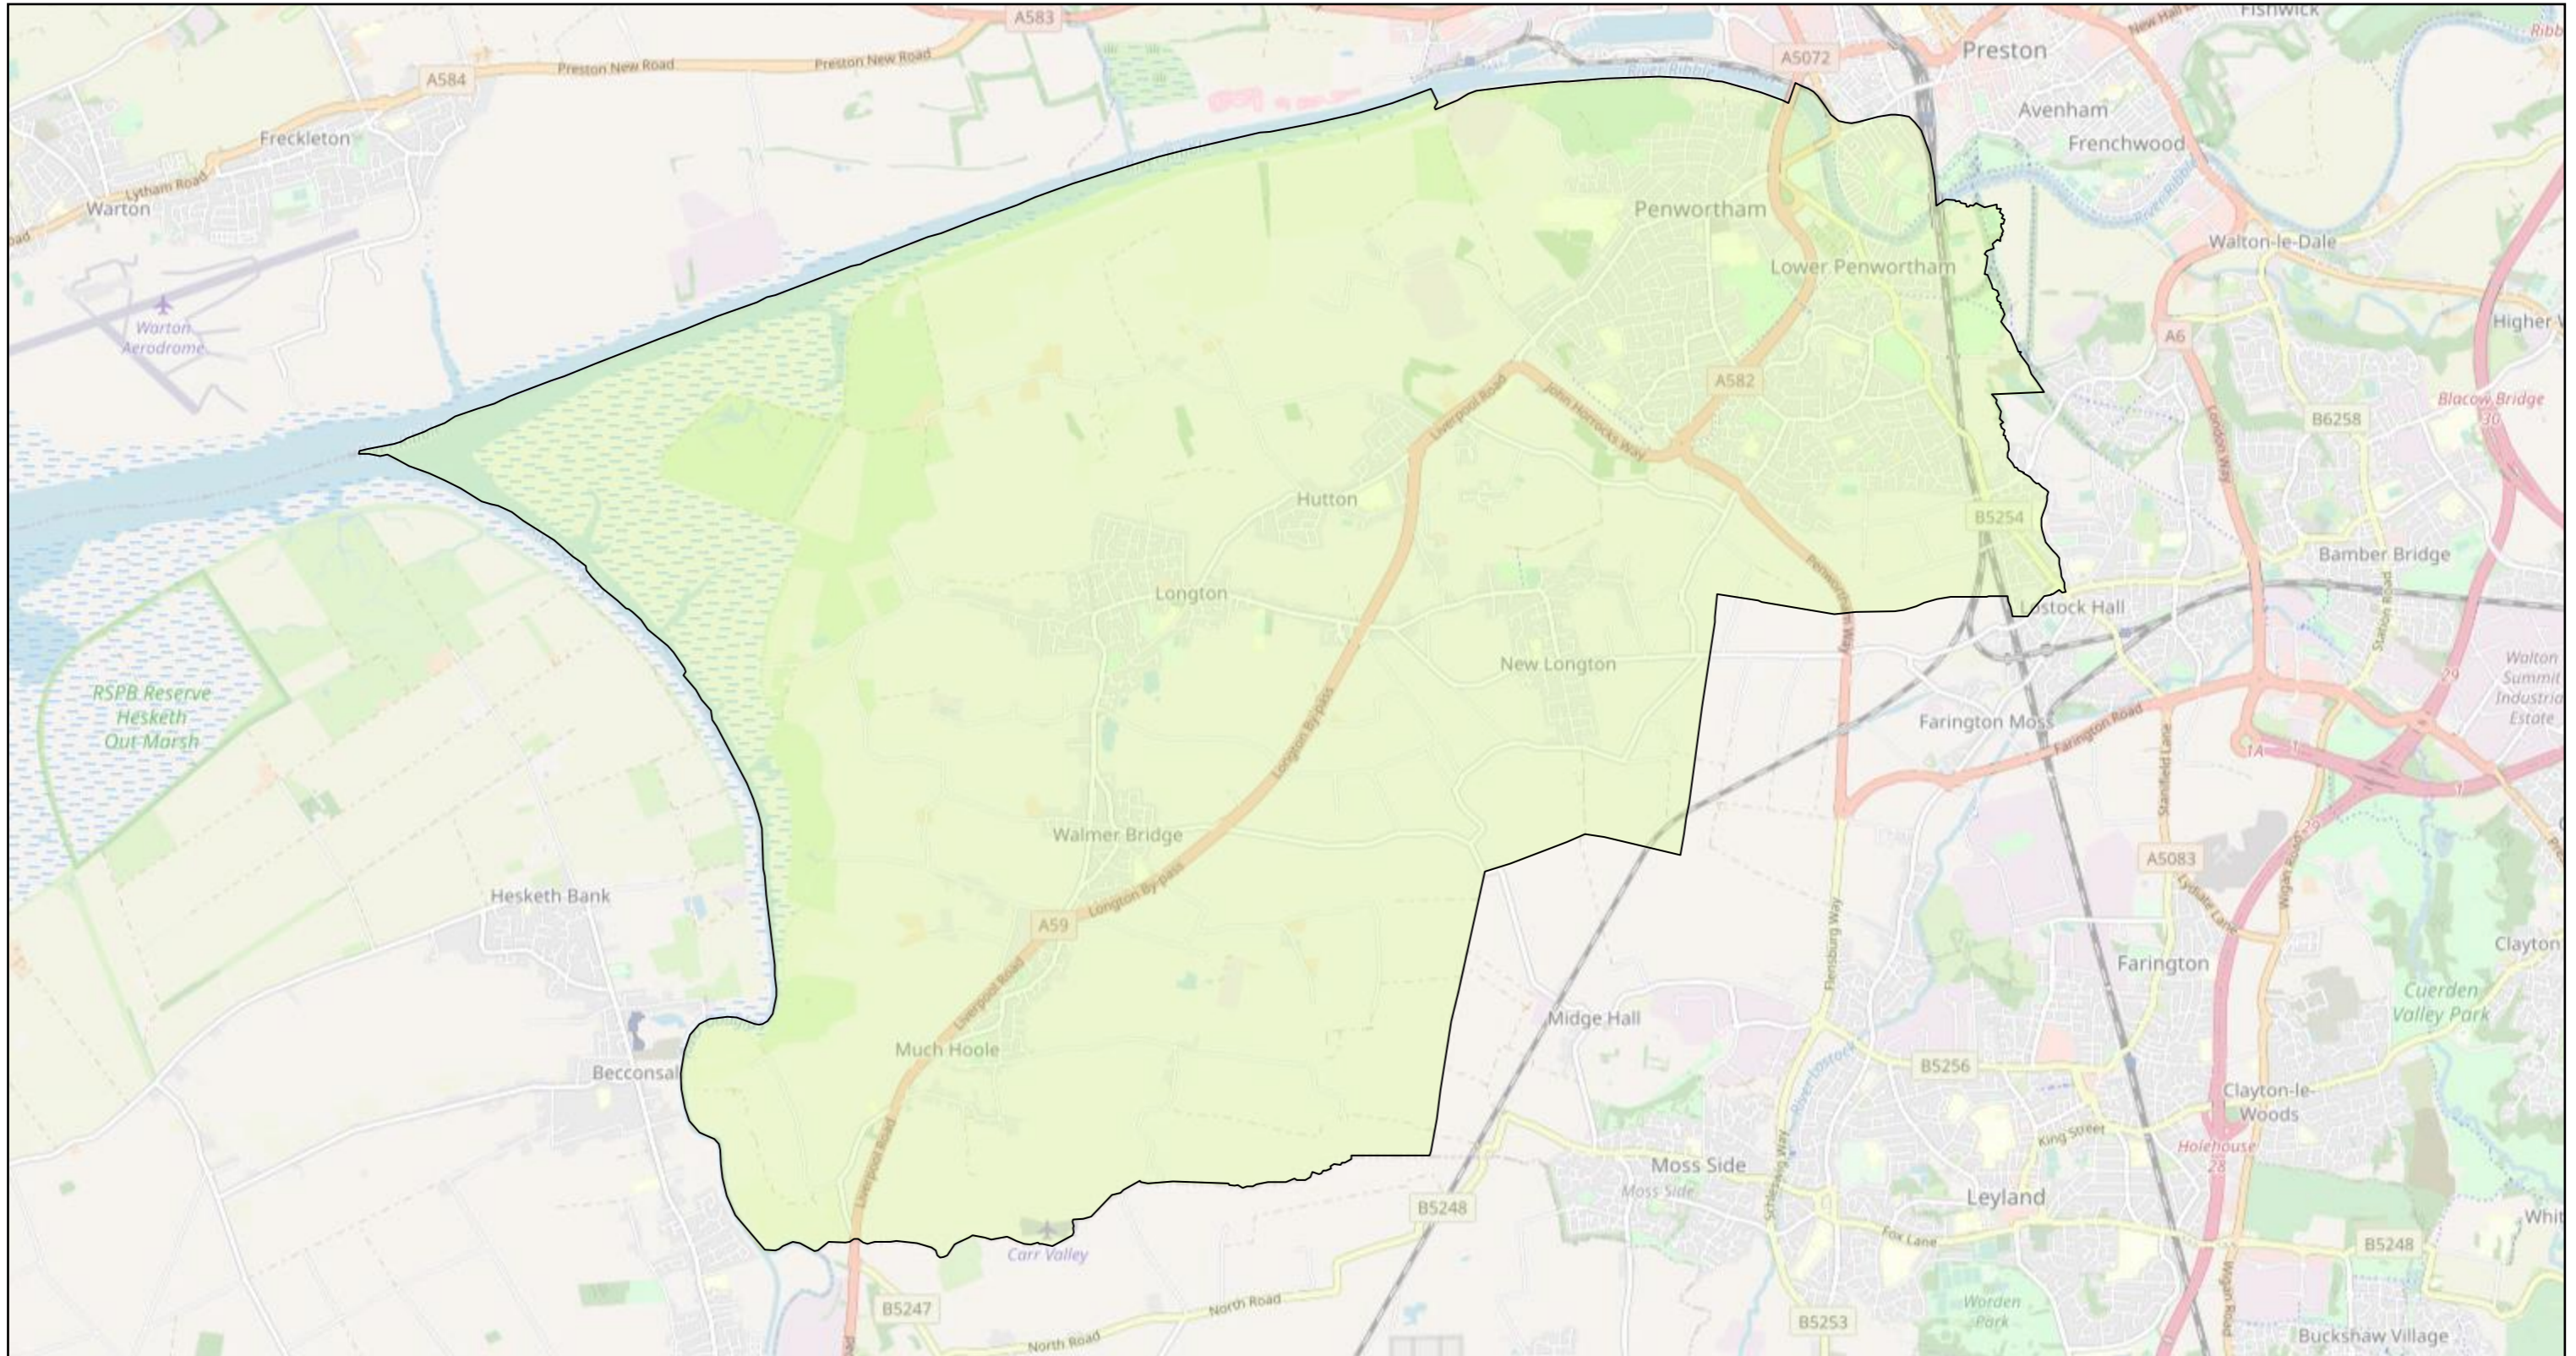

Penwortham Girls' High School GPA

GPA

1:72,224

© OpenStreetMap (and) contributors, CC-BY-SA

Map data © OpenStreetMap contributors, CC-BY-SA |