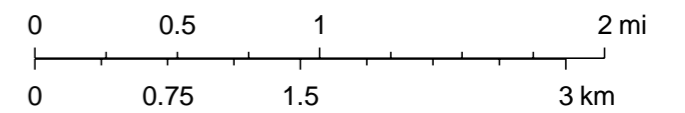

Broughton High School GPA

GPAs

1:72,224

© OpenStreetMap (and) contributors, CC-BY-SA

Map data © OpenStreetMap contributors, CC-BY-SA |