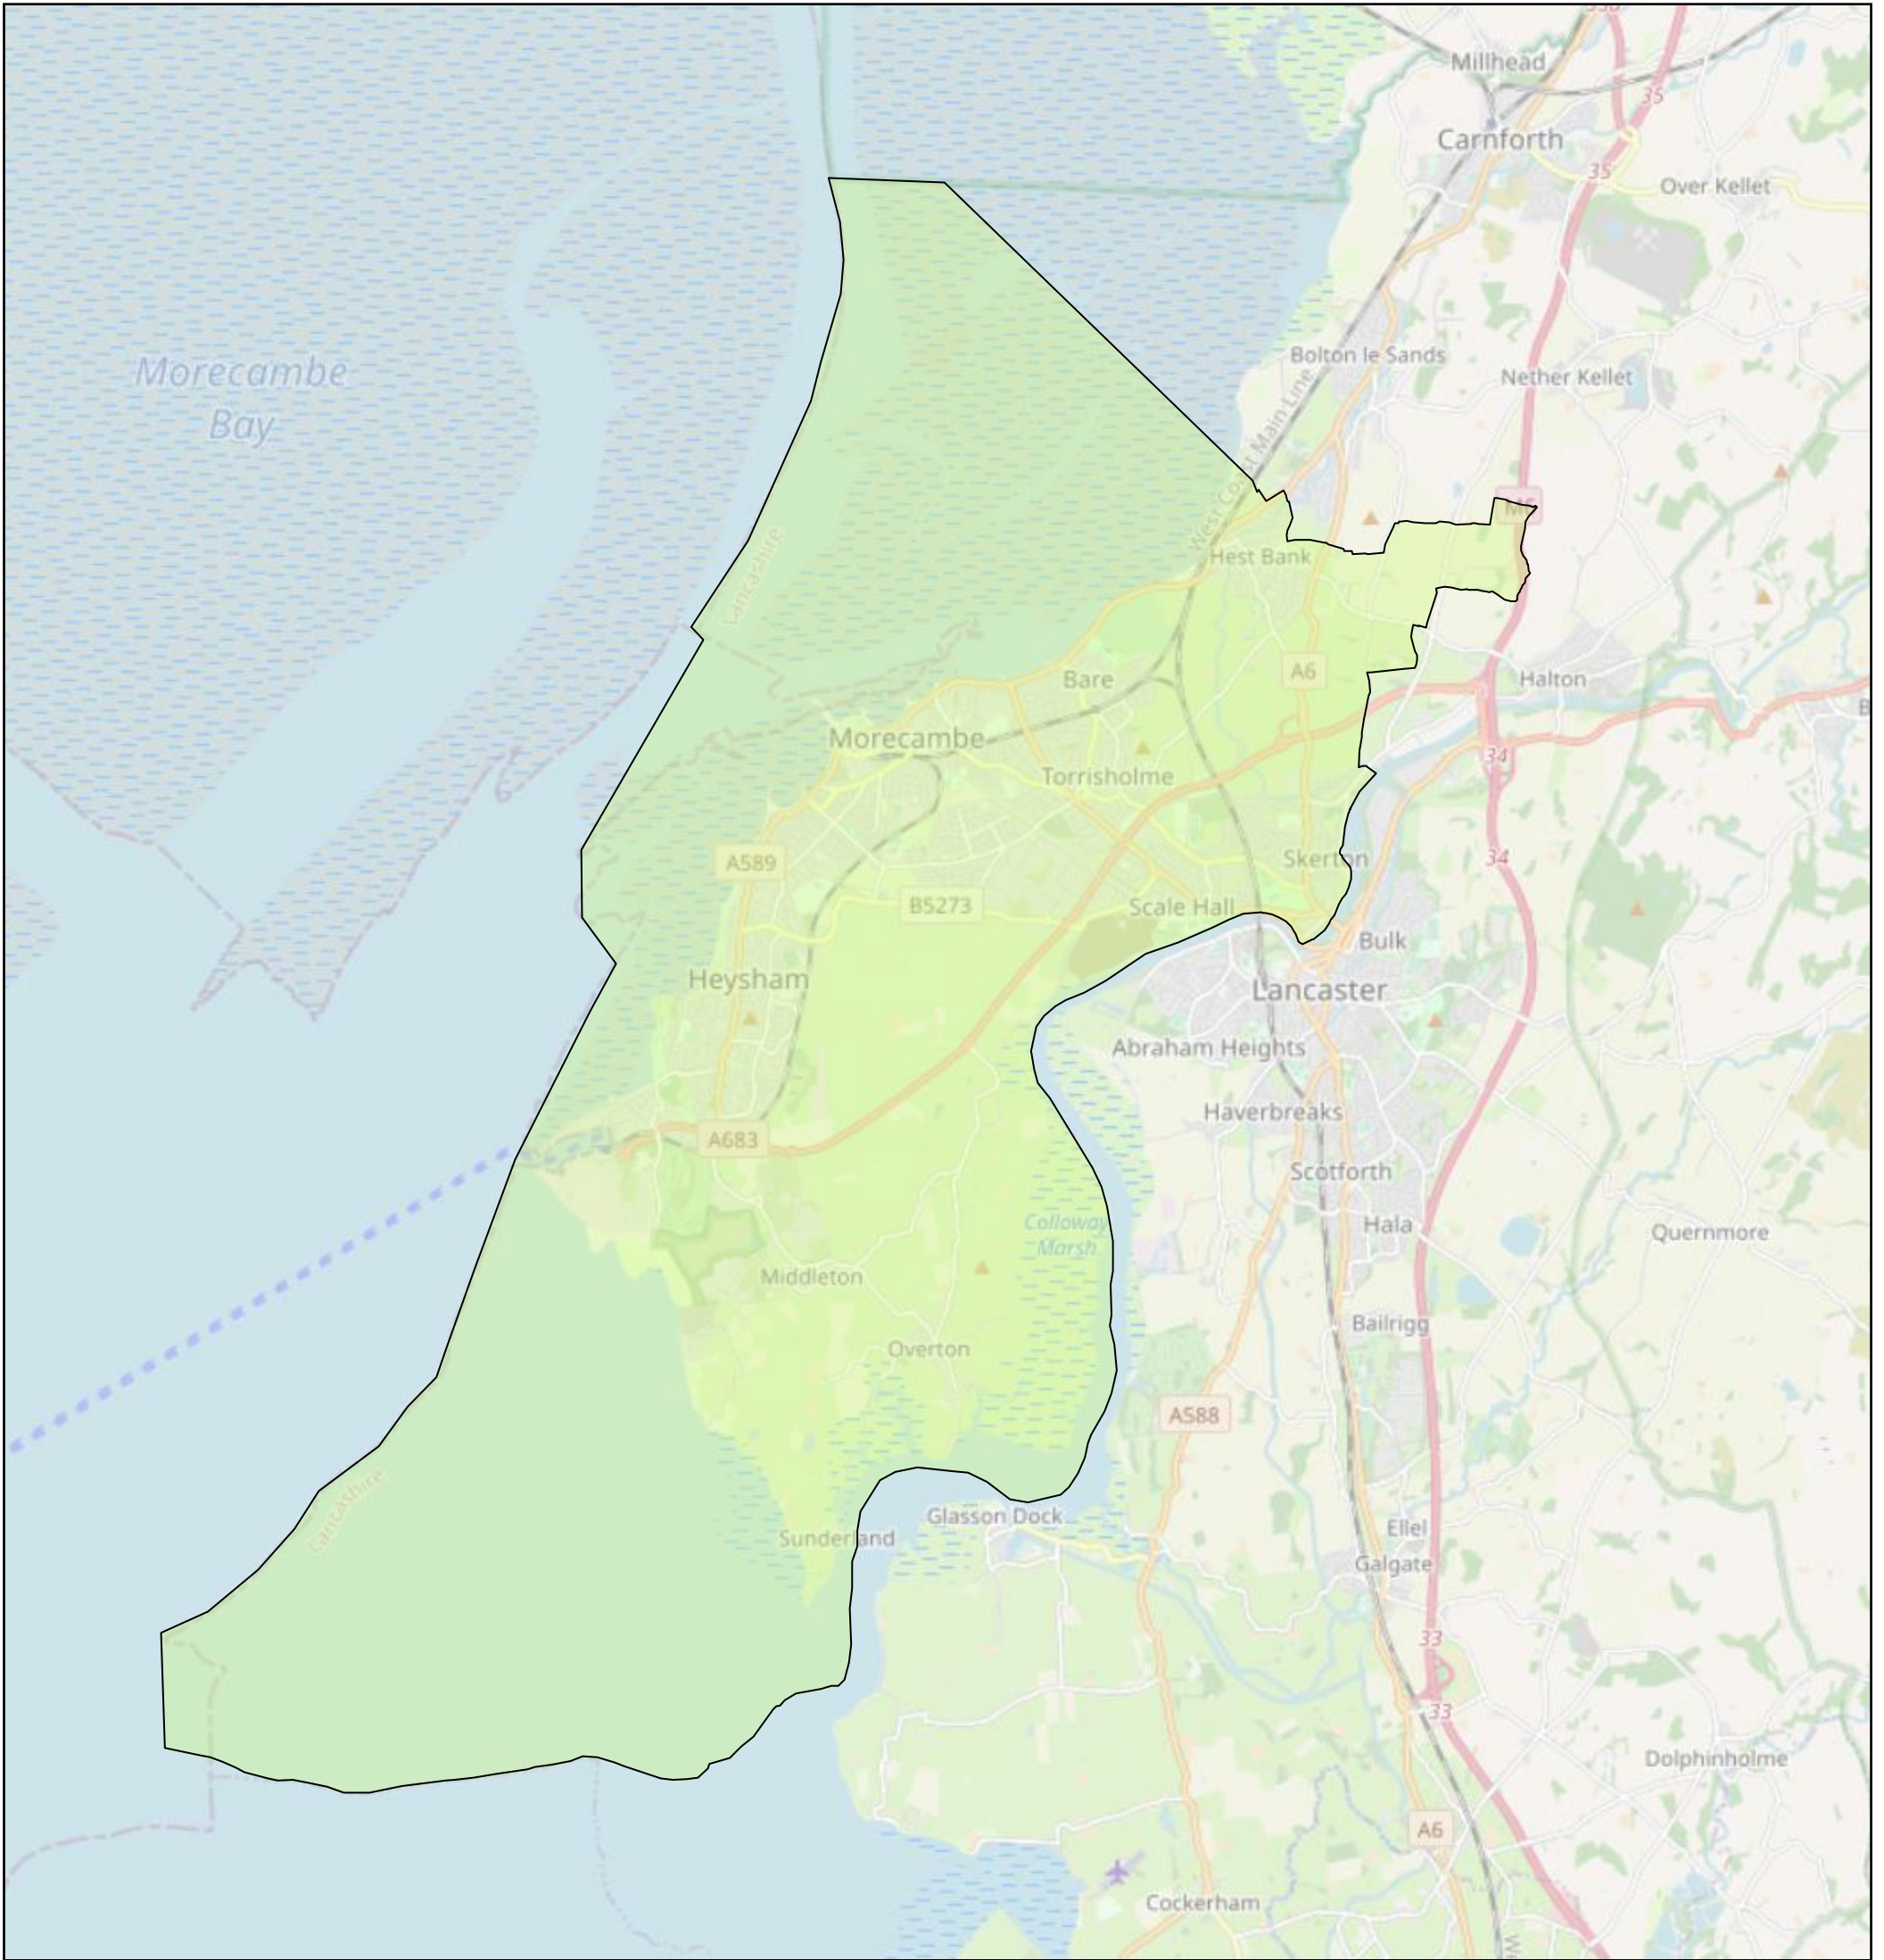

Morecambe Bay Academy GPA

1:120,000