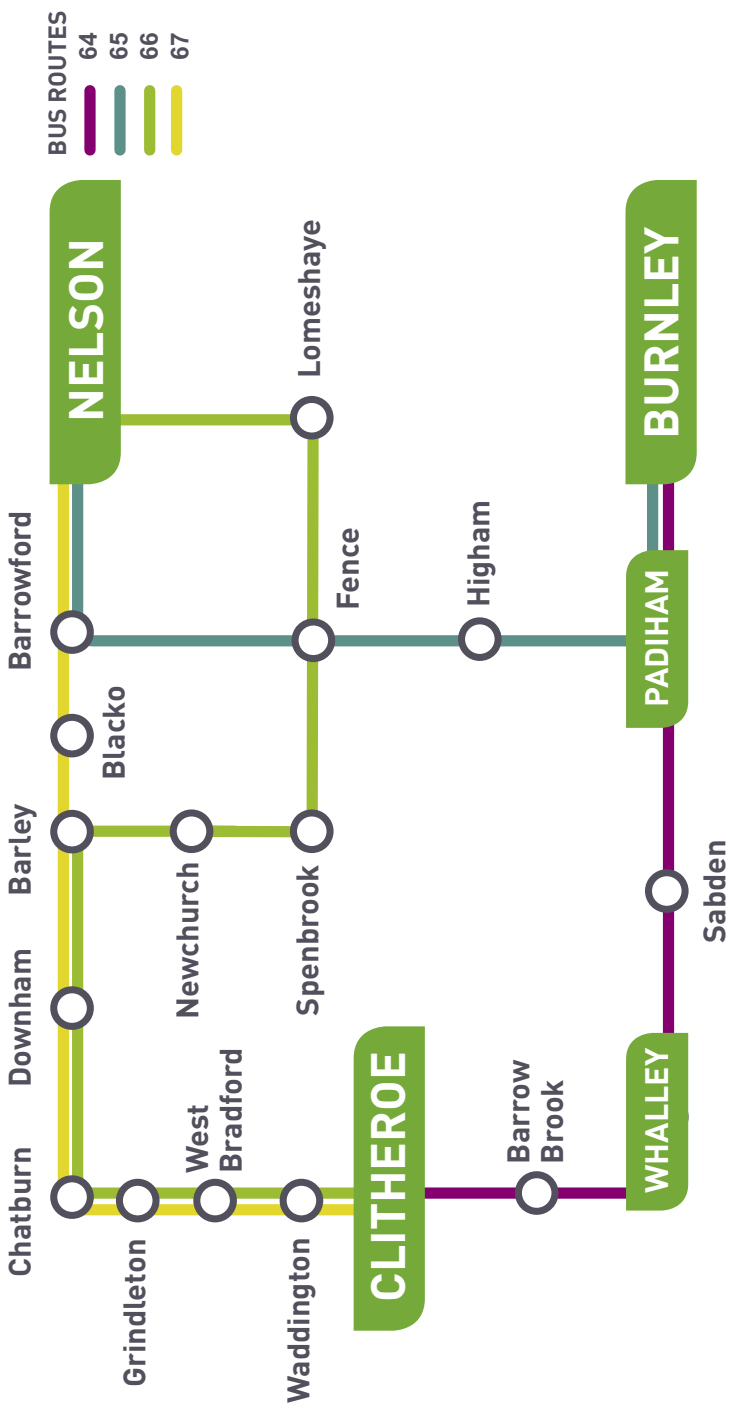

Pendleside LINKS