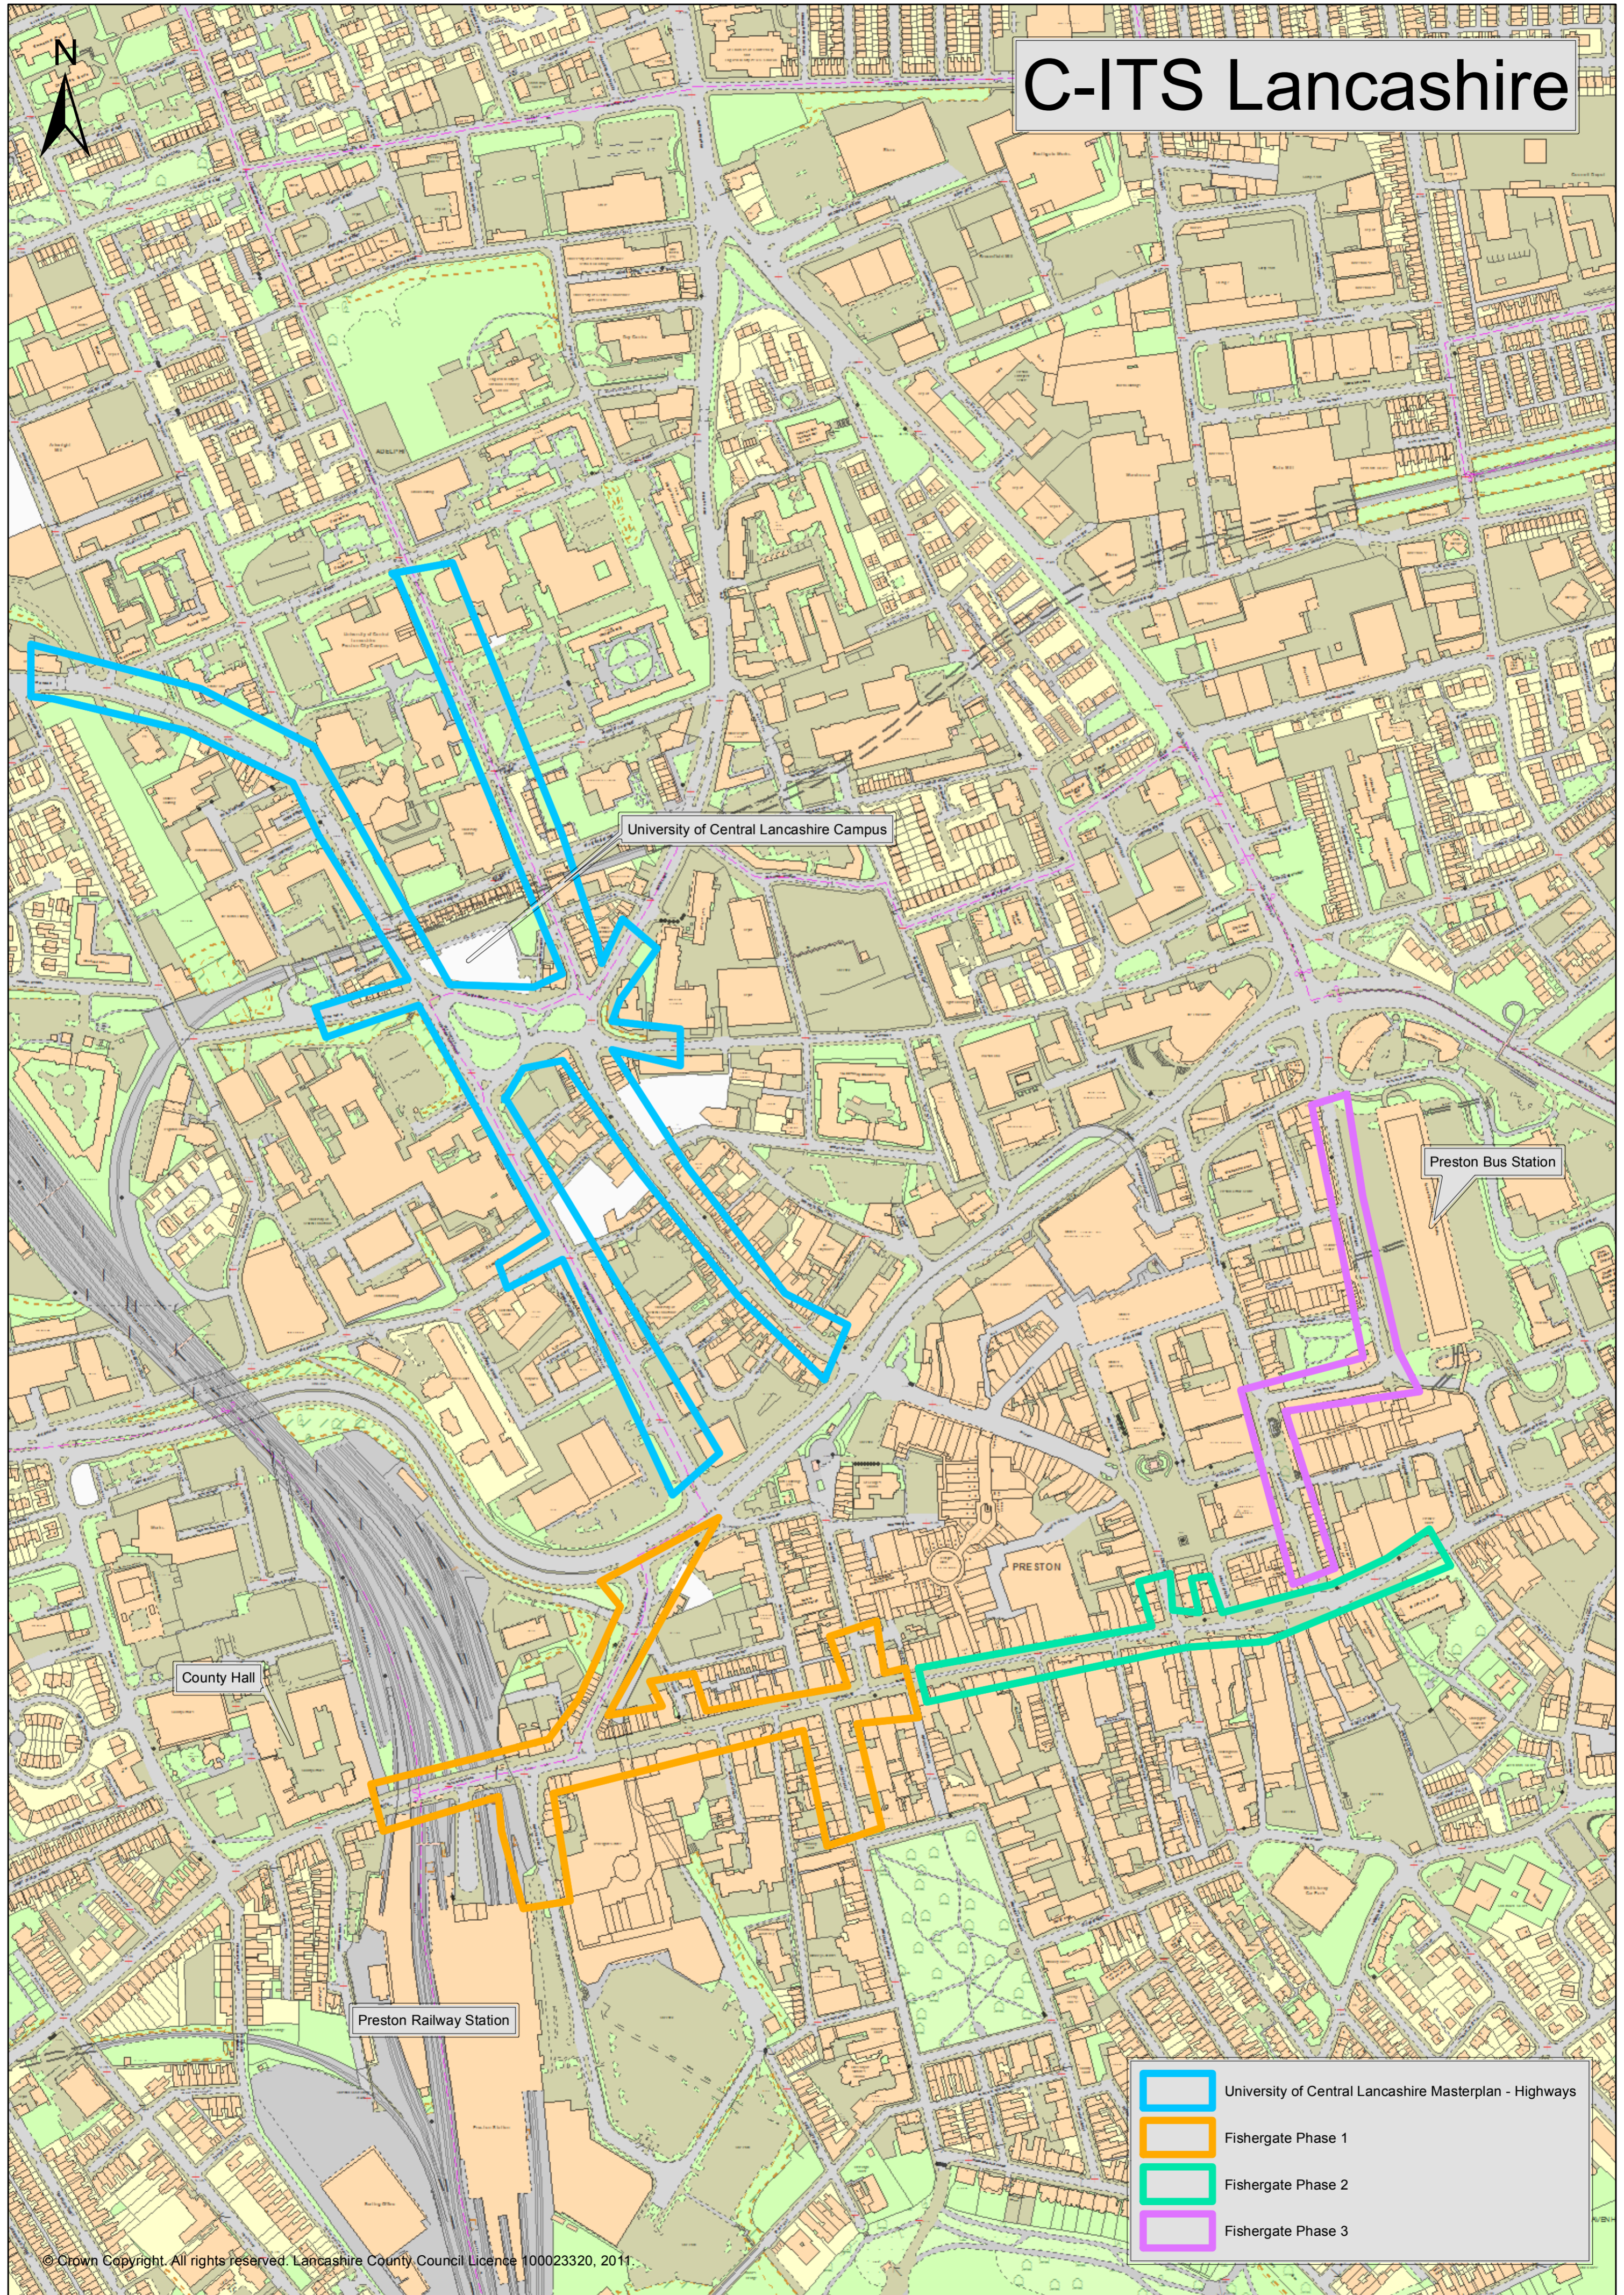

C-ITS Lancashire

University of Central Lancashire Campus

Preston Bus Station

County Hall

Preston Railway Station

PRESTON

-  University of Central Lancashire Masterplan - Highways
-  Fishergate Phase 1
-  Fishergate Phase 2
-  Fishergate Phase 3