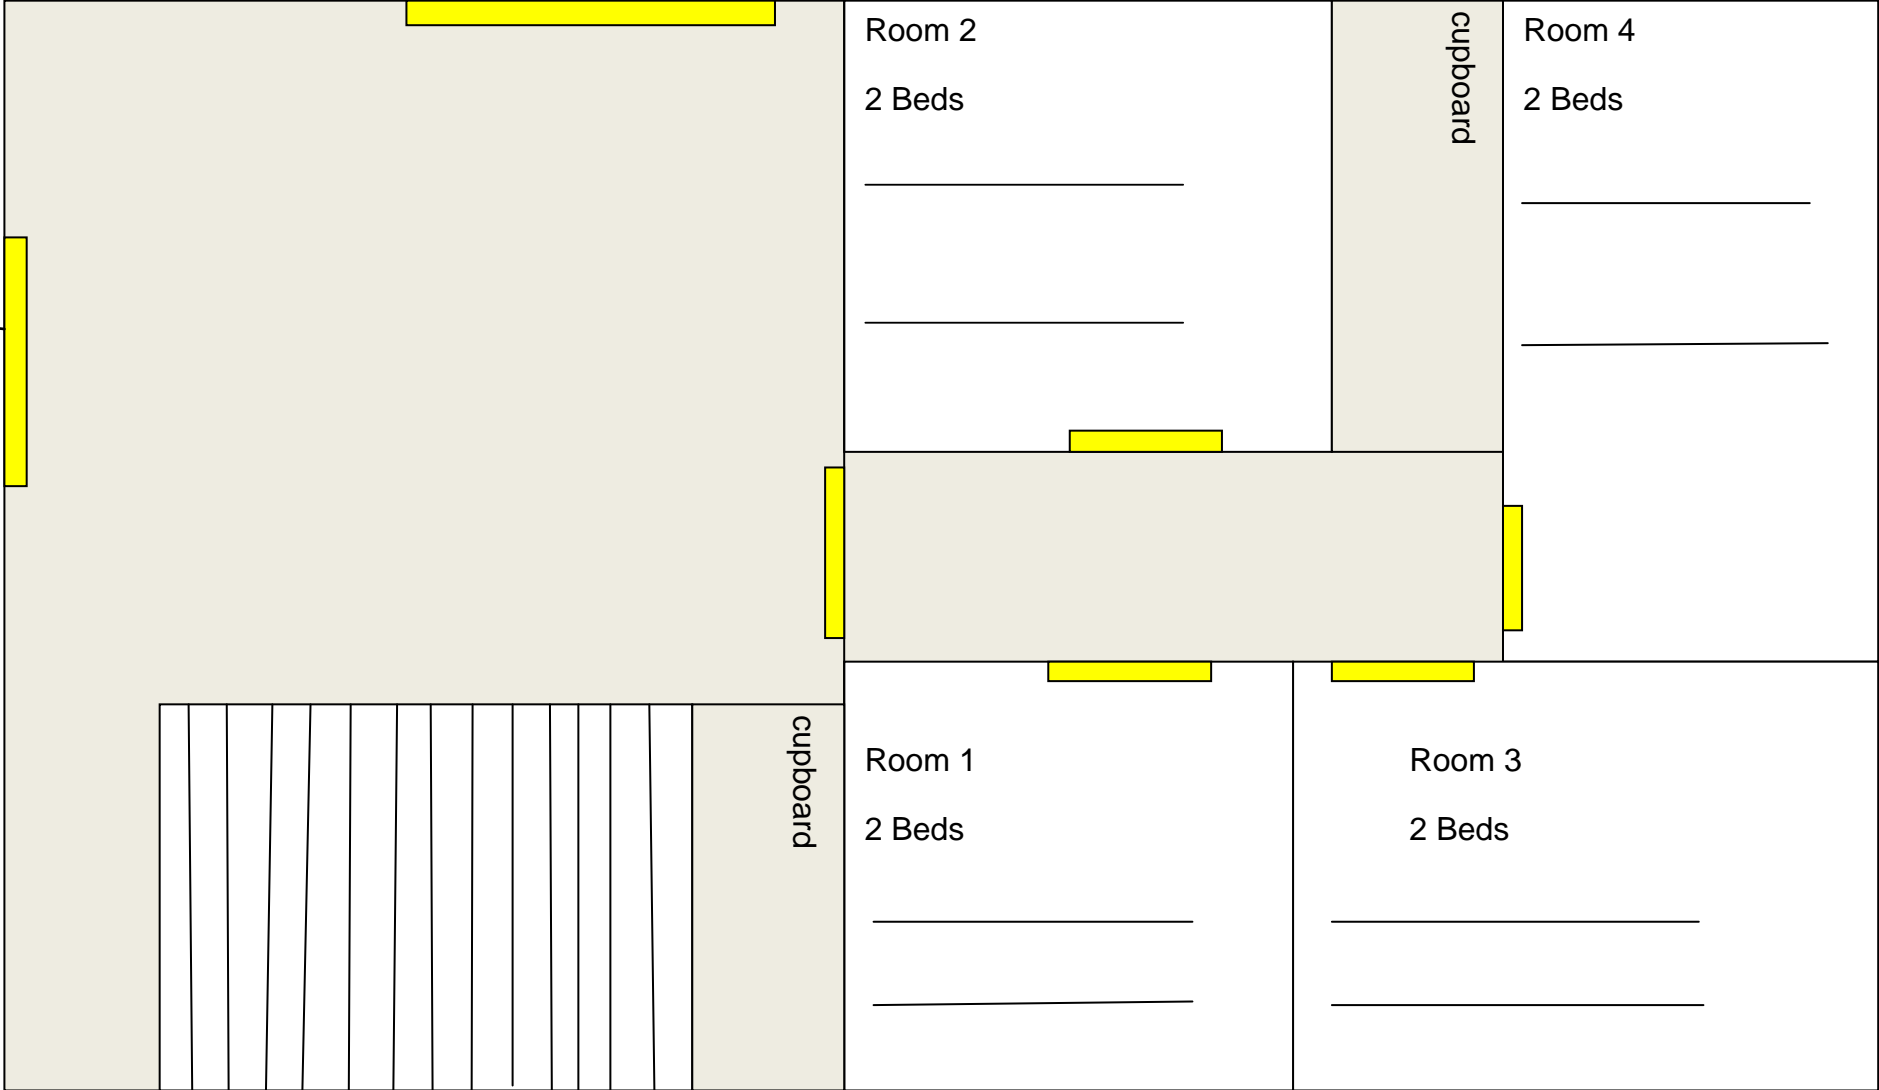

North 2<sup>nd</sup> floor

Room 6

2 Beds

Room 8

2 Beds

Room 10

1 Bed

Room 5

2 Beds

Room 7

2 Beds

Room 9

1 Bed

To  
west

Stairs from  
1<sup>st</sup> floor

North Beckside

Main door

All bedrooms are en-suite

Room 2

2 Beds

\_\_\_\_\_

\_\_\_\_\_

Room 4

2 Beds

2 Beds

\_\_\_\_\_

\_\_\_\_\_

cupboard

Stairs to north 2<sup>nd</sup> floor

Door  
To  
west