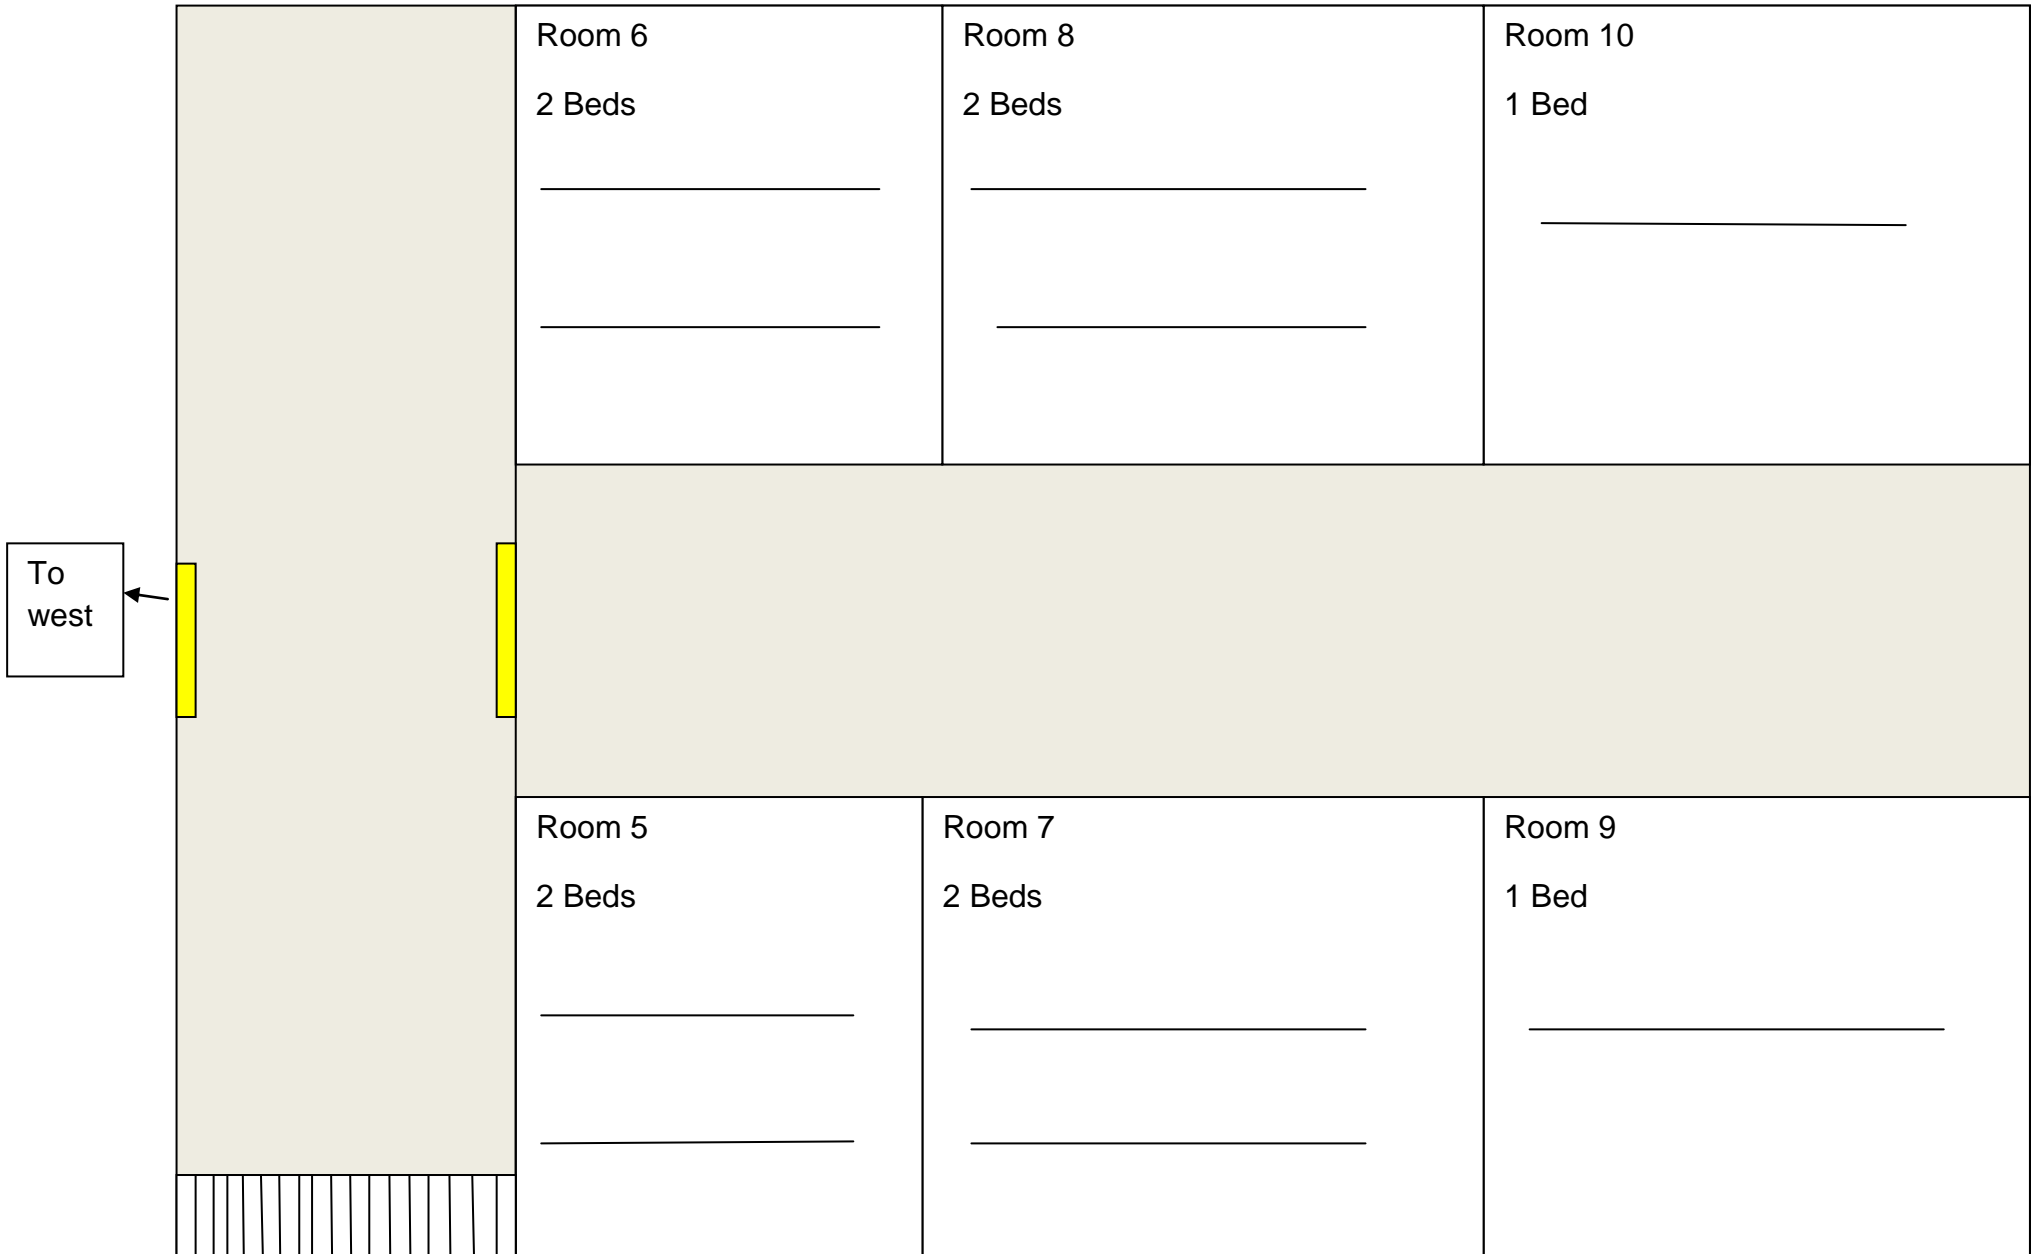

North 2<sup>nd</sup> floor

Room 6

2 Beds

Room 8

2 Beds

Room 10

1 Bed

Room 5

2 Beds

Room 7

2 Beds

Room 9

1 Bed

To  
west

Stairs from  
1<sup>st</sup> floor

North Beckside

Main door

All bedrooms are en-suite

Room 2

2 Beds

\_\_\_\_\_

\_\_\_\_\_

Room 4

2 Beds

2 Beds

\_\_\_\_\_

\_\_\_\_\_

cupboard

Stairs to north 2<sup>nd</sup> floor

Door  
To  
west